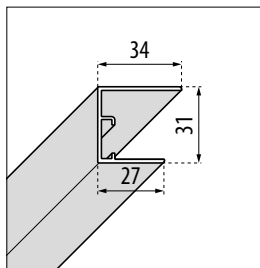

OVERALL DIMENSIONS FIXING PROFILES

WALL
for all models

Height	Finishing	Code
2000	Matt white	P01BWMOST-U
	Silver	P01BWMOST-B
	Matt black	P01BWMOST-H
	Chrome	P01BWMOST-K
	Brushed inox	P01BWMOST-Z