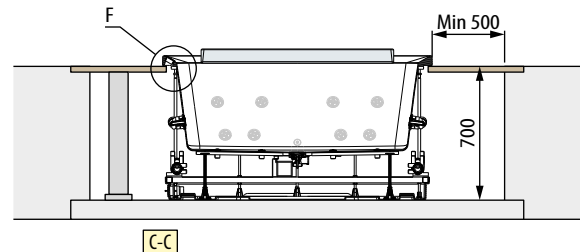

HYDRAULIC SPECIFICATIONS

maximum capacity 550 litres
18 side whirlpool jets
16 mini jets on the bottom
2 Natural Air jets

ELECTRICAL SPECIFICATIONS

Power 230 V
Frequency 50 Hz
Max heat absorption heater +
low-speed pump: 2400 W

MECHANICAL CHARACTERISTICS

Total area 2.66 m²
Total weight: 960 kg
Bathtub+components mass 250 kg
Users mass (2 pers.) 80+80 kg
Specific load on support base 3610 N/m²