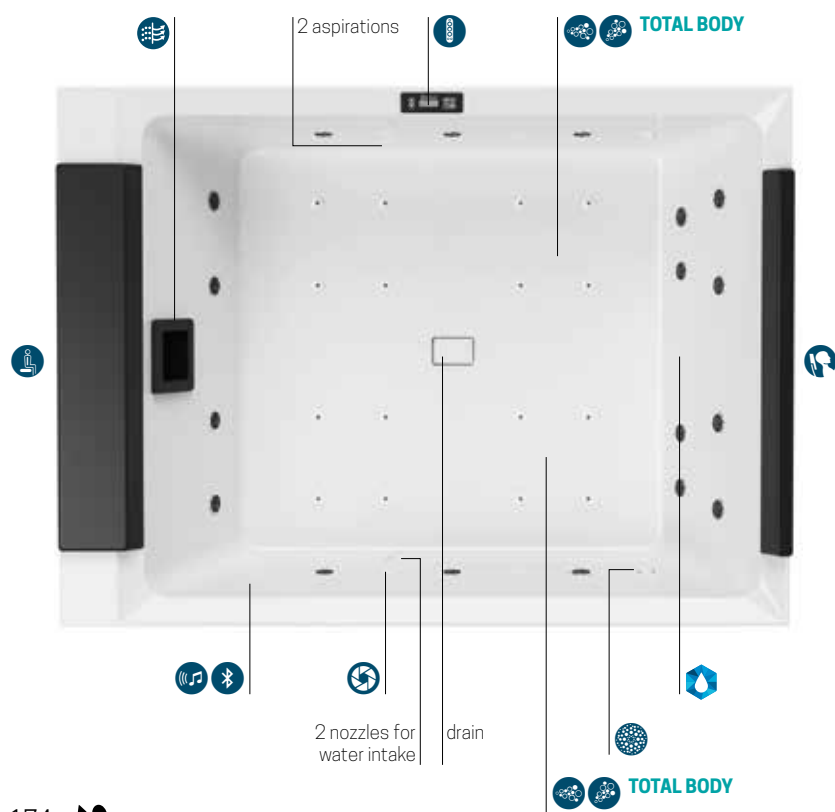

### FIBER-CROSS PANELS

Light grey

Warm brown

Steel

**Airpool massage** with manual on/off switch. For effective cell stimulation.

**Whirlpool air/water body massage** with manual or automatic time and intensity adjustment. To satisfy all wellness needs.