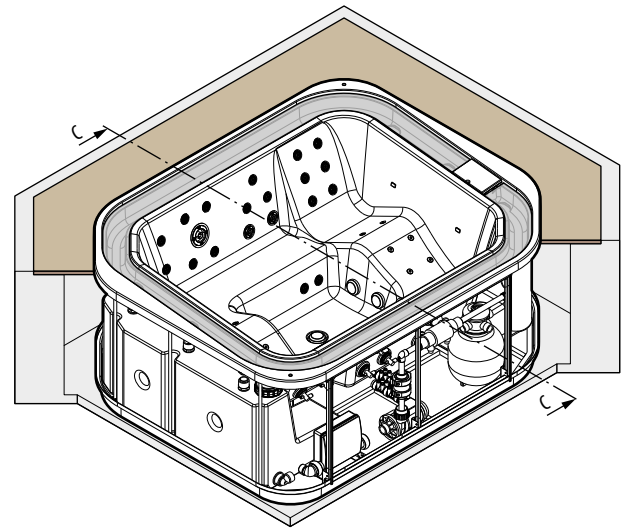

HYDRAULIC SPECIFICATIONS

average capacity 1690 litres
37 whirlpool
16 mini jet

ELECTRICAL SPECIFICATIONS

Power 230 V
Frequency 50 Hz
Max. power requirement 4500 W

MECHANICAL CHARACTERISTICS

Total area 4.85 m²
Total weight: 2620 kg
Bathtub+components mass 450 kg
Users mass (6 pers.) 80x6=480 kg
Specific load on support base 5290 N/m²