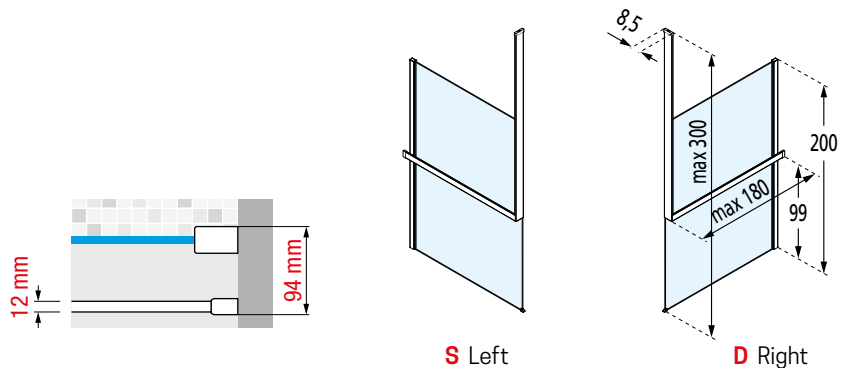

“FRAME KIT” EXTERNAL BAR CEILING VERSION WITH TOWEL HOLDER

Dimensions	Code	Installation		Select the finishing / price						
		Right	Left	U	B	H	K	Z	O M L	P R Q N
		D-	S-							
				Matt White	Silver	Matt Black	Chrome	Brushed inox	Shiny gold Shiny red gold Shiny black chrome	Brushed gold Brushed red gold Brushed bronze Brushed black chrome
Max 140	R80KUFRESOF			8.115 SEK	8.955 SEK	9.870 SEK	9.870 SEK	10.860 SEK	12.690 SEK	11.715 SEK
Max 180	R80KUFRESOF18			8.985 SEK	9.870 SEK	10.860 SEK	10.860 SEK	11.955 SEK	13.980 SEK	12.900 SEK