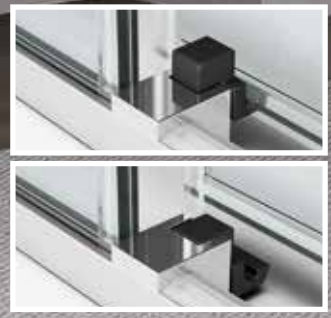

MOUNTED RELEASE