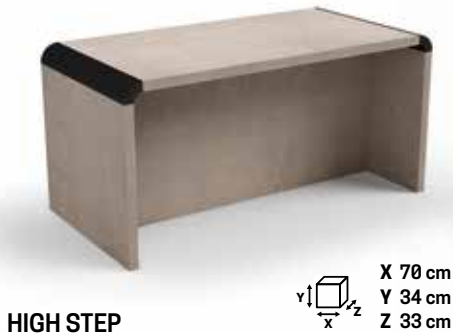

DOUBLE SIDED STEP

SIDE PROLONGUE

Combined with the double side step

TUB STEPS

Steps made of birch plywood with protective varnish Oxid wood/Quarz wood and aluminium fittings Matt black

Code	Price	
	P3	P4
	Oxid wood	Quarz wood
HIGH STEP		
SCADOSC1-	+ 6.750 SEK	+ 6.750 SEK
LOW STEP		
SCADOSC2-	+ 6.225 SEK	+ 6.225 SEK
DOUBLE STEP		
SCADOSC3-	+ 12.975 SEK	+ 12.975 SEK
DOUBLE SIDED STEP		
SCADOSC4-	+ 13.500 SEK	+ 13.500 SEK
SIDE PROLONGUE		
SCADOSC5-	+ 7.500 SEK	+ 7.500 SEK