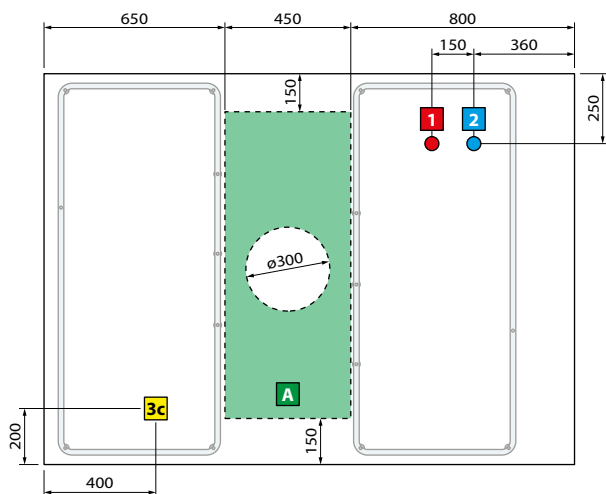

LEFT VERSION