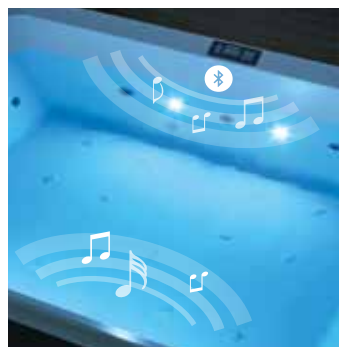

Chromolight and audio system