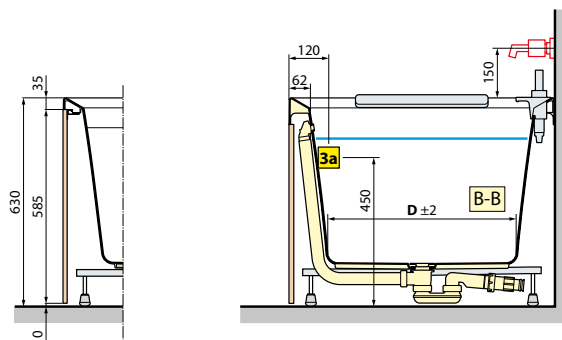

Model	A	B	C	D	Capacity litres
160x70	1600	700	1050	460	250
170x70	1700	700	1150	460	280
170x75	1700	750	1150	510	300
180x80	1800	800	1250	560	350
180x100	1800	1000	1250	760	430
190x90	1900	900	1350	660	420

HYDRAULIC CHARACTERISTIC

16 Airpool jets
6 bocchette whirlpool
Siphon connection 1 1/2"

ELECTRICAL CHARACTERISTIC

Tension: 220-230 V
Frequency: 50 Hz
Maximum power consumption:
Whirlpool: 900 W
Airpool: 400 W
Plus: 1300 W
Natural Air: 1050 W

Install a 30mA differential switch upstream of the appliance with a multiple-pole switch with a minimum contact opening ≥ 3 mm.