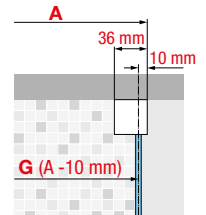

A Installation on shower tray

G Installation on floor