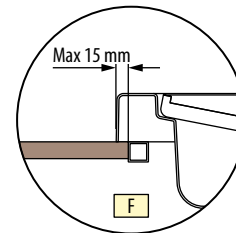

HYDRAULIC SPECIFICATIONS

average capacity 1690 litres
37 whirlpool
16 mini jet

ELECTRICAL SPECIFICATIONS

Power 230 V
Frequency 50 Hz
Max. power requirement 4500 W

MECHANICAL CHARACTERISTICS

Total area 4.85 m²
Total weight: 2620 kg
Bathtub+components mass 450 kg
Users mass (6 pers.) 80x6=480 kg
Specific load on support base 5290 N/m²