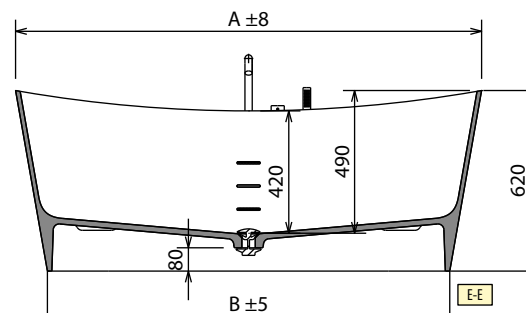

Area for the preparation of electrical connection in the case of perimeter light for the bathtub. Plan remote control for switching on and off (not supplied).

MODEL	A	B	C	D	WEIGHT	CAPACITY IN LITRES
Ship 150	1500 mm	1280 mm	900 mm	1650 mm	105 kg	265 lt
Ship 160	1600mm	1380 mm	950 mm	1750 mm	115 kg	280 lt