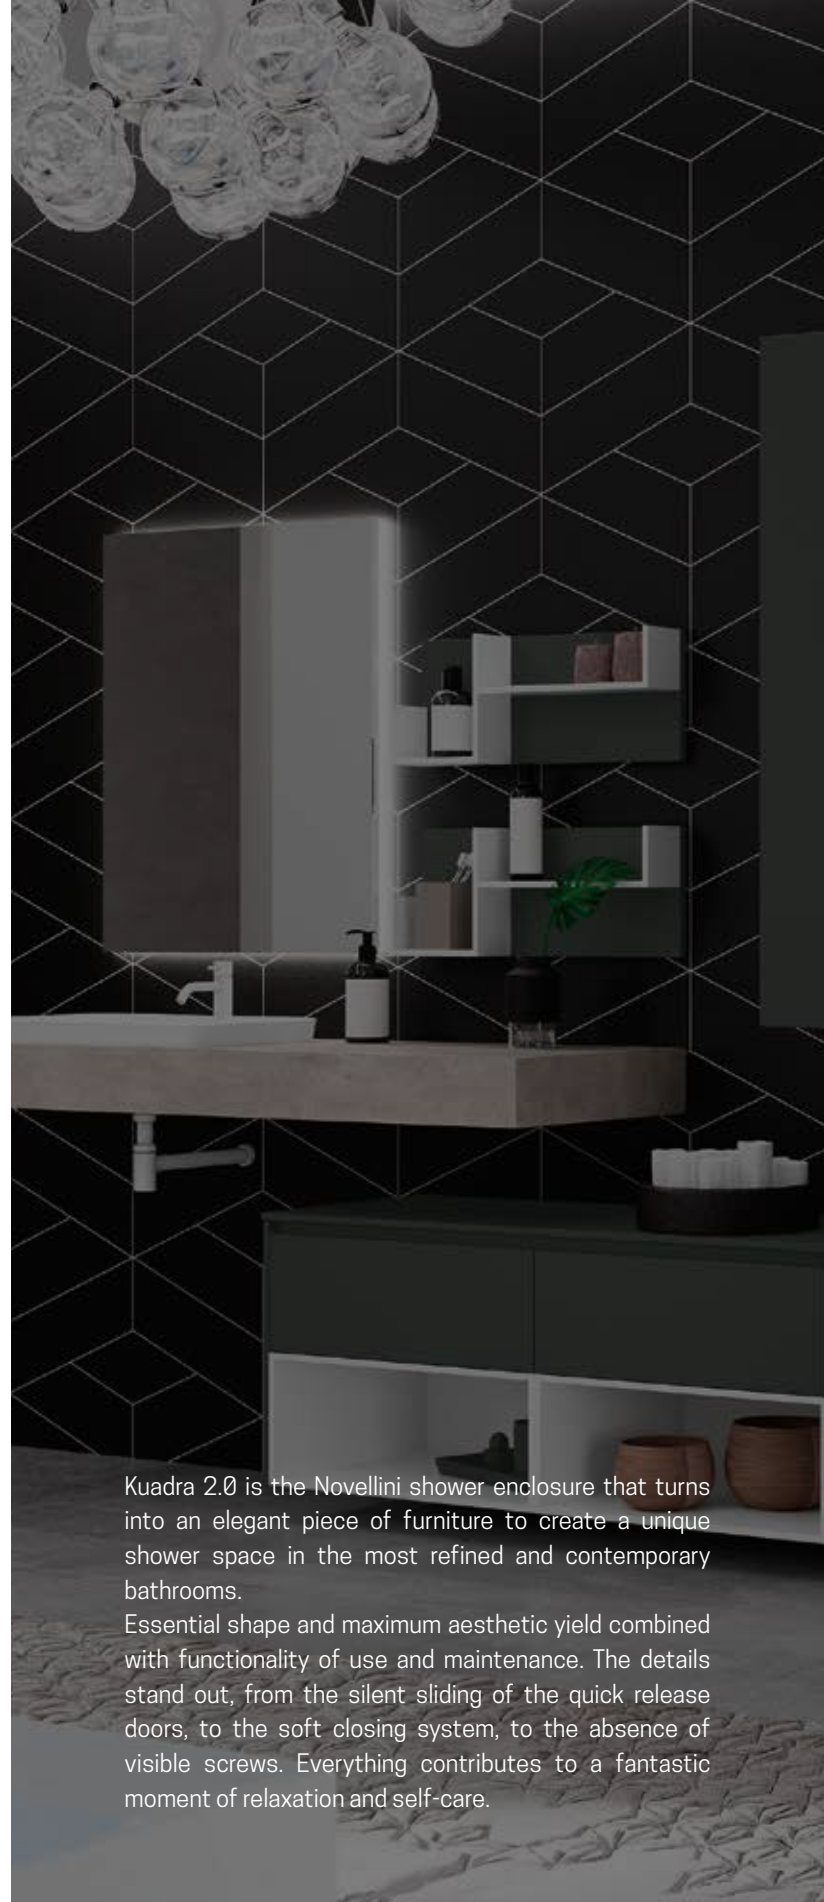

# KUADRA 2.0

ROBUST GEOMETRIC  
MINIMALISM  
AND WELLNESS FEELING.

◀ Sliding system with double carriage

◀ Hidden fixed panel adjustment

◀ New Kuadra 2.0 PH+FH fastening system

Kuadra 2.0 is the Novellini shower enclosure that turns into an elegant piece of furniture to create a unique shower space in the most refined and contemporary bathrooms.