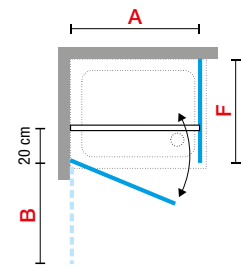

Dimensions				Code	Right	Left	Glass		Profile				
Actual size	Glass centered	Access	Door projection		D-	S-	1	44	U	B	K	H	Z
A	G	*	B				Clear	Band satin	Silver	Chrome	Matt Black	Brushed inox	
DOOR REVERSIBLE													
76↔78	74,4↔76,4	67	68	YPLUSG76-					8.955 SEK	9.840 SEK	10.815 SEK	10.815 SEK	11.910 SEK
77↔79	75,4↔77,4	68	69	YPLUSG77-					9.315 SEK	10.275 SEK	11.295 SEK	11.295 SEK	12.435 SEK
79↔81	77,4↔79,4	70	71	YPLUSG79-					9.315 SEK	10.275 SEK	11.295 SEK	11.295 SEK	12.435 SEK
81↔83	79,4↔81,4	72	73	YPLUSG81-					9.315 SEK	10.275 SEK	11.295 SEK	11.295 SEK	12.435 SEK
83↔85	81,4↔83,4	74	75	YPLUSG83-					9.315 SEK	10.275 SEK	11.295 SEK	11.295 SEK	12.435 SEK
85↔87	83,4↔85,4	76	77	YPLUSG85-					9.315 SEK	10.275 SEK	11.295 SEK	11.295 SEK	12.435 SEK
87↔89	85,4↔87,4	78	79	YPLUSG87-				+	9.315 SEK	10.275 SEK	11.295 SEK	11.295 SEK	12.435 SEK
89↔91	87,4↔89,4	80	81	YPLUSG89-	-	-		615	9.735 SEK	10.695 SEK	11.790 SEK	11.790 SEK	12.975 SEK
91↔93	89,4↔91,4	82	83	YPLUSG91-				SEK	9.735 SEK	10.695 SEK	11.790 SEK	11.790 SEK	12.975 SEK
93↔95	91,4↔93,4	84	85	YPLUSG93-					9.735 SEK	10.695 SEK	11.790 SEK	11.790 SEK	12.975 SEK
95↔97	93,4↔95,4	86	87	YPLUSG95-					9.735 SEK	10.695 SEK	11.790 SEK	11.790 SEK	12.975 SEK
97↔99	95,4↔97,4	88	89	YPLUSG97-					9.735 SEK	10.695 SEK	11.790 SEK	11.790 SEK	12.975 SEK
99↔101	97,4↔99,4	90	91	YPLUSG99-					10.095 SEK	11.145 SEK	12.240 SEK	12.240 SEK	13.470 SEK
101↔103	99,4↔101,4	92	93	YPLUSG101-					10.095 SEK	11.145 SEK	12.240 SEK	12.240 SEK	13.470 SEK
103↔105	101,4↔103,4	94	95	YPLUSG103-					10.095 SEK	11.145 SEK	12.240 SEK	12.240 SEK	13.470 SEK
H 140†220				YPLUSGSP	-	-			12.480 SEK	13.740 SEK	15.105 SEK	15.105 SEK	16.620 SEK
L 60↔120		SPECIAL