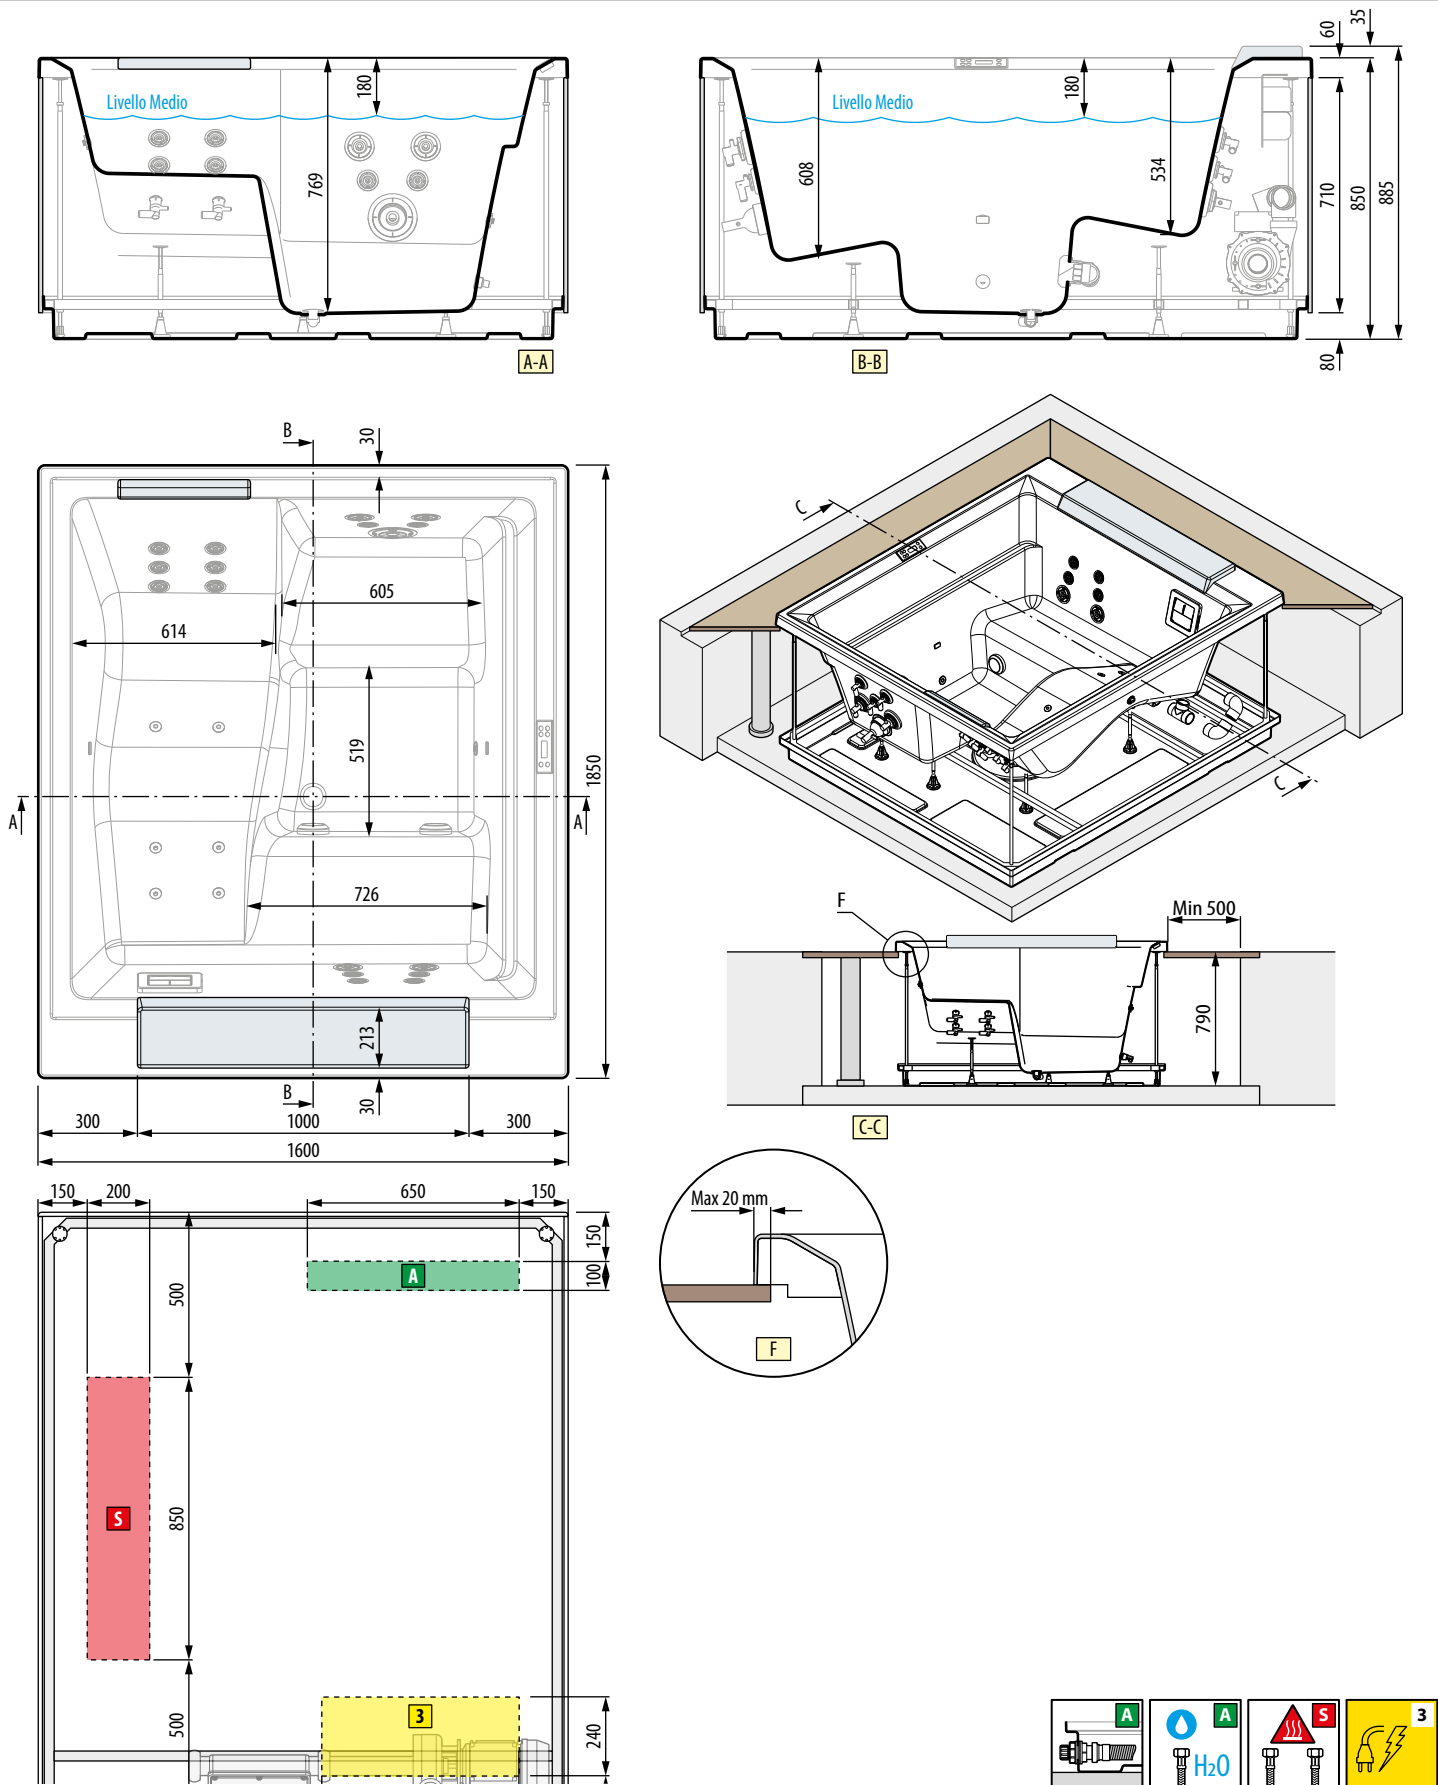

HYDRAULIC SPECIFICATIONS

average capacity 680 litres
17 whirlpool (12 standard version)
6 mini-jet (4 standard version)

ELECTRICAL SPECIFICATIONS

Power 230 V
Frequency 50 Hz
Max. power requirement 2400 W

MECHANICAL CHARACTERISTICS

Total area 3.0 m²
Total weight: 1210 kg
Bathtub+components mass 290 kg
Users mass (3 pers.) 80x3=240 kg
Specific load on support base 4093 N/m²