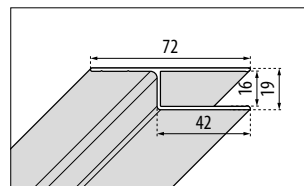

WALL

Finishing	Code
White	P01L215STL2-U
Silver	P01L215STL2-B
Chrome	P01L215STL2-K
Black	P01L215STL2-H