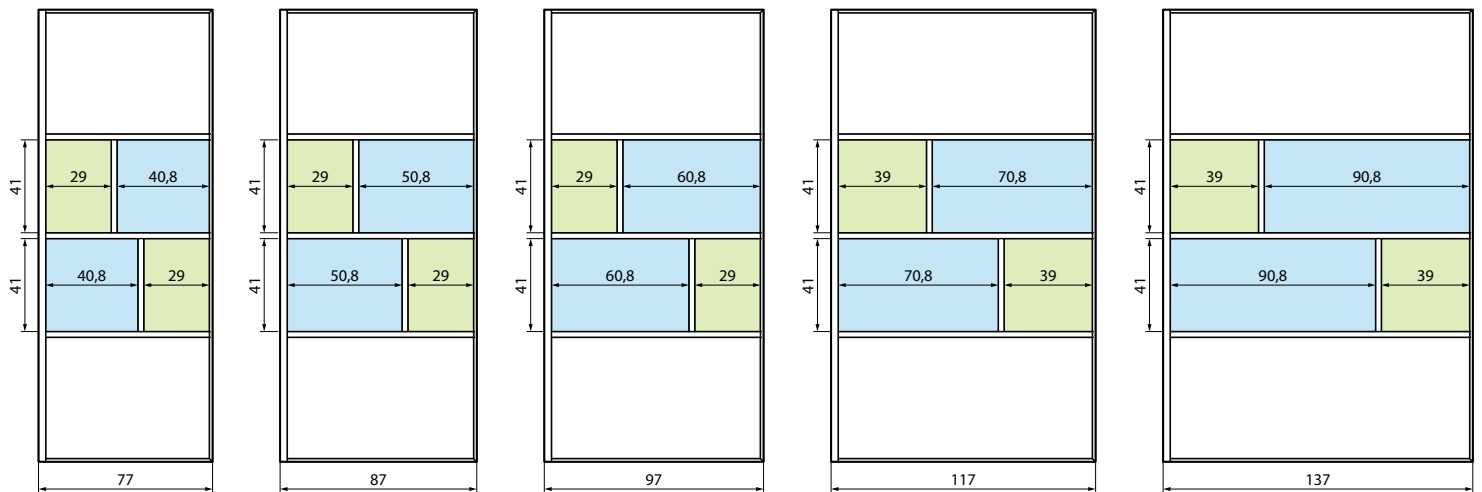

Dimensions	Code	Glass			Profile				
		92	93	94	U	K	H	O M L	P R Q N Z
Actual size		Linea 1	Linea 2	Flute	Matt white	Chrome	Matt black	Shiny gold Shiny red gold Shiny black chrome	Brushed gold Brushed red gold Brushed bronze Brushed black chrome Brushed inox
77↔78,5	HARTHC80-				16.530 SEK	19.710 SEK	19.710 SEK	22.995 SEK	22.005 SEK
87↔88,5	HARTHC90-				17.310 SEK	20.640 SEK	20.640 SEK	24.075 SEK	23.070 SEK
97↔98,5	HARTHC100-			-	18.090 SEK	21.555 SEK	21.555 SEK	25.155 SEK	24.150 SEK
117↔118,5	HARTHC120-				19.665 SEK	23.385 SEK	23.385 SEK	27.135 SEK	26.130 SEK
137↔138,5	HARTHC140-				21.255 SEK	25.230 SEK	25.230 SEK	29.130 SEK	28.125 SEK
77↔78,5	HARTHC80-				15.525 SEK	18.720 SEK	18.720 SEK	22.050 SEK	21.060 SEK
87↔88,5	HARTHC90-				16.140 SEK	19.455 SEK	19.455 SEK	22.965 SEK	21.960 SEK
97↔98,5	HARTHC100-	-	-		16.770 SEK	20.220 SEK	20.220 SEK	23.895 SEK	22.890 SEK
117↔118,5	HARTHC120-				18.000 SEK	21.705 SEK	21.705 SEK	25.560 SEK	24.555 SEK
137↔138,5	HARTHC140-				19.260 SEK	23.220 SEK	23.220 SEK	27.240 SEK	26.235 SEK

HORIZONTAL DECORATIVE LINES
 VERTICAL DECORATIVE LINES