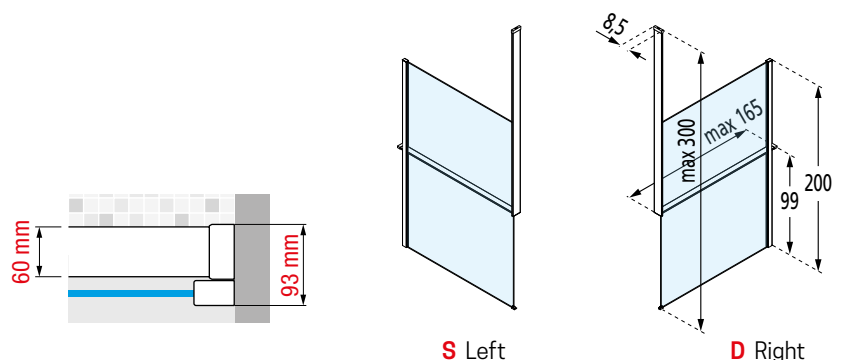

“FRAME KIT” INTERNAL BAR CEILING VERSION WITH SHELF HOLDER

Code	Installation		Select the finishing / price				
	Right	Left	U	B	H	Z	P R Q N
	D-	S-					
			Matt White	Silver	Matt Black	Brushed inox	Brushed gold Brushed red gold Brushed bronze Brushed black chrome
R80KUFRI10F			7.500 SEK	8.340 SEK	9.270 SEK	10.200 SEK	10.965 SEK