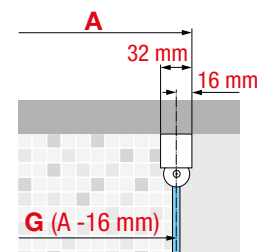

- **A** Installation on shower tray
- **G** Installation on floor