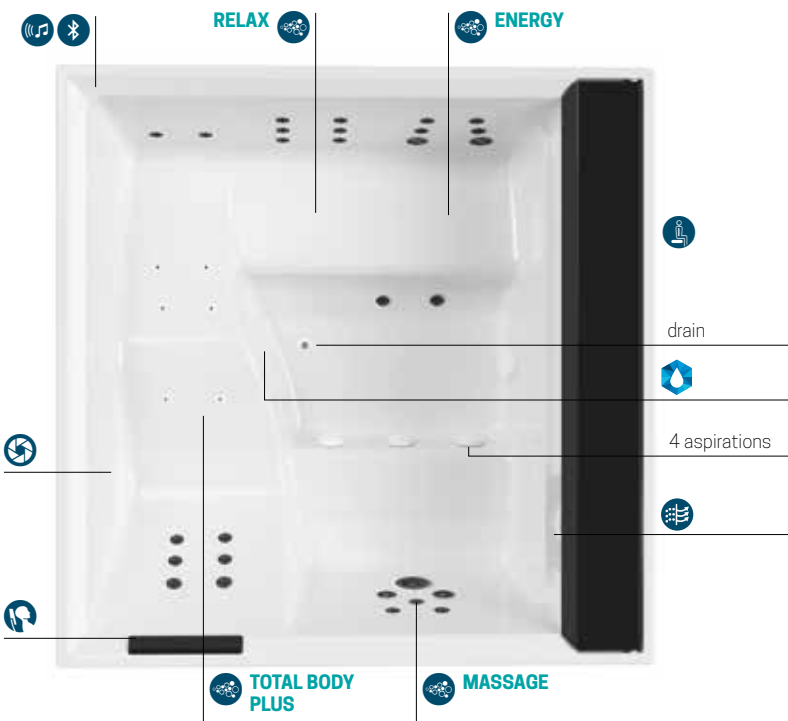

Airpool massage with manual on/off switch. For effective cell stimulation.

Whirlpool air/water body massage with manual or automatic time and intensity adjustment. To satisfy all wellness needs.

Water filter skimmer

Aquaclean UV+Ozone

4 Cromolight with 8 colour variations to activate the mind and excite the spirit.

Control panel

Headrest made of antibacterial material.

Seat with drain control

Bluetooth audio speakers
4 internal and 4 external