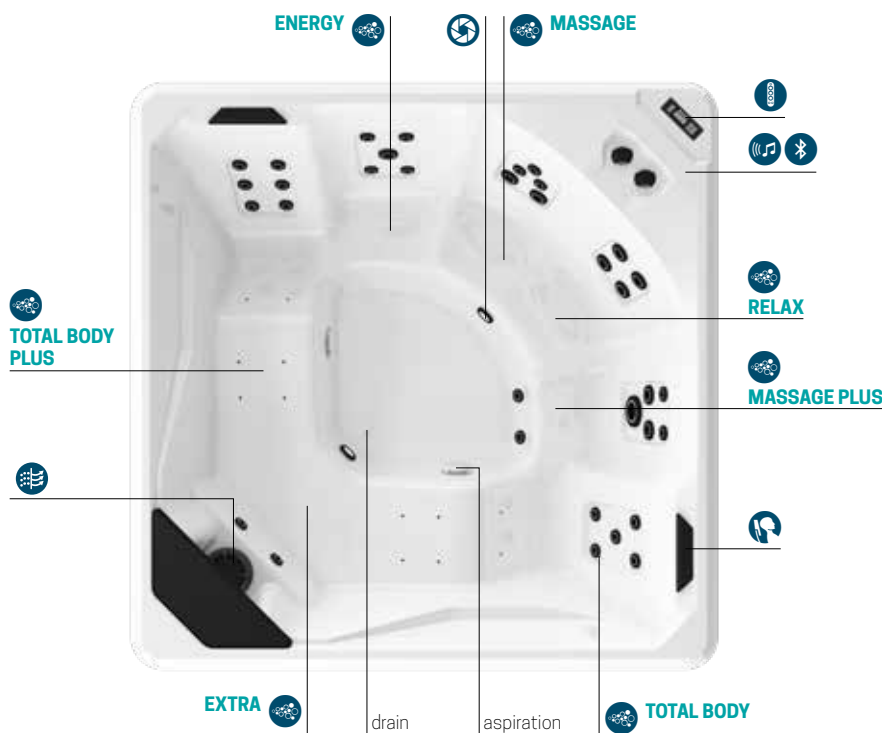

### SLATTED PANELS

Dark brown

Ice

**Airpool massage** with manual on/off switch. For effective cell stimulation.

**Whirlpool air/water body massage** with manual or automatic time and intensity adjustment. To satisfy all wellness needs.