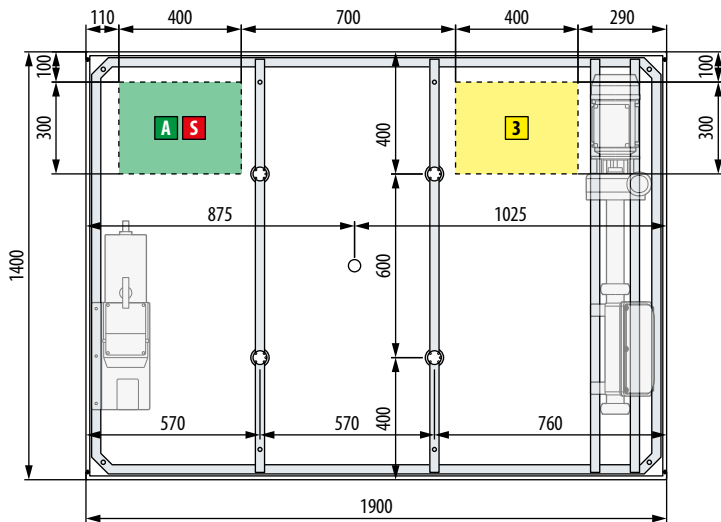

HYDRAULIC SPECIFICATIONS

maximum capacity 550 litres
18 side whirlpool jets
16 mini jets on the bottom
2 Natural Air jets

ELECTRICAL SPECIFICATIONS

Power 230 V
Frequency 50 Hz
Max heat absorption heater +
low-speed pump: 2400 W

MECHANICAL CHARACTERISTICS

Total area 2.66 m²
Total weight: 960 kg
Bathtub+components mass 250 kg
Users mass (2 pers.) 80+80 kg
Specific load on support base 3610 N/m²