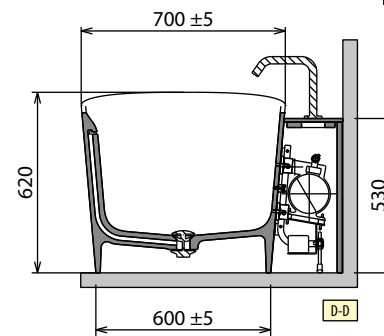

Area for the preparation of electrical connection in the case of perimeter light for the bathtub. Plan remote control for switching on and off (not supplied).

MODEL	A	B	C	D	WEIGHT	CAPACITY IN LITRES
Ship 150	1500 mm	1280 mm	900 mm	1650 mm	105 kg	265 lt
Ship 160	1600mm	1380 mm	950 mm	1750 mm	115 kg	280 lt