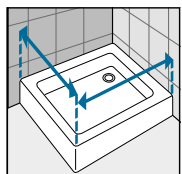

HOW TO TAKE THE MEASUREMENTS

Take the measurements from wall to the external edge of the shower tray. Dimensions must be taken once the walls are finished and tiled, according to the above drawings.