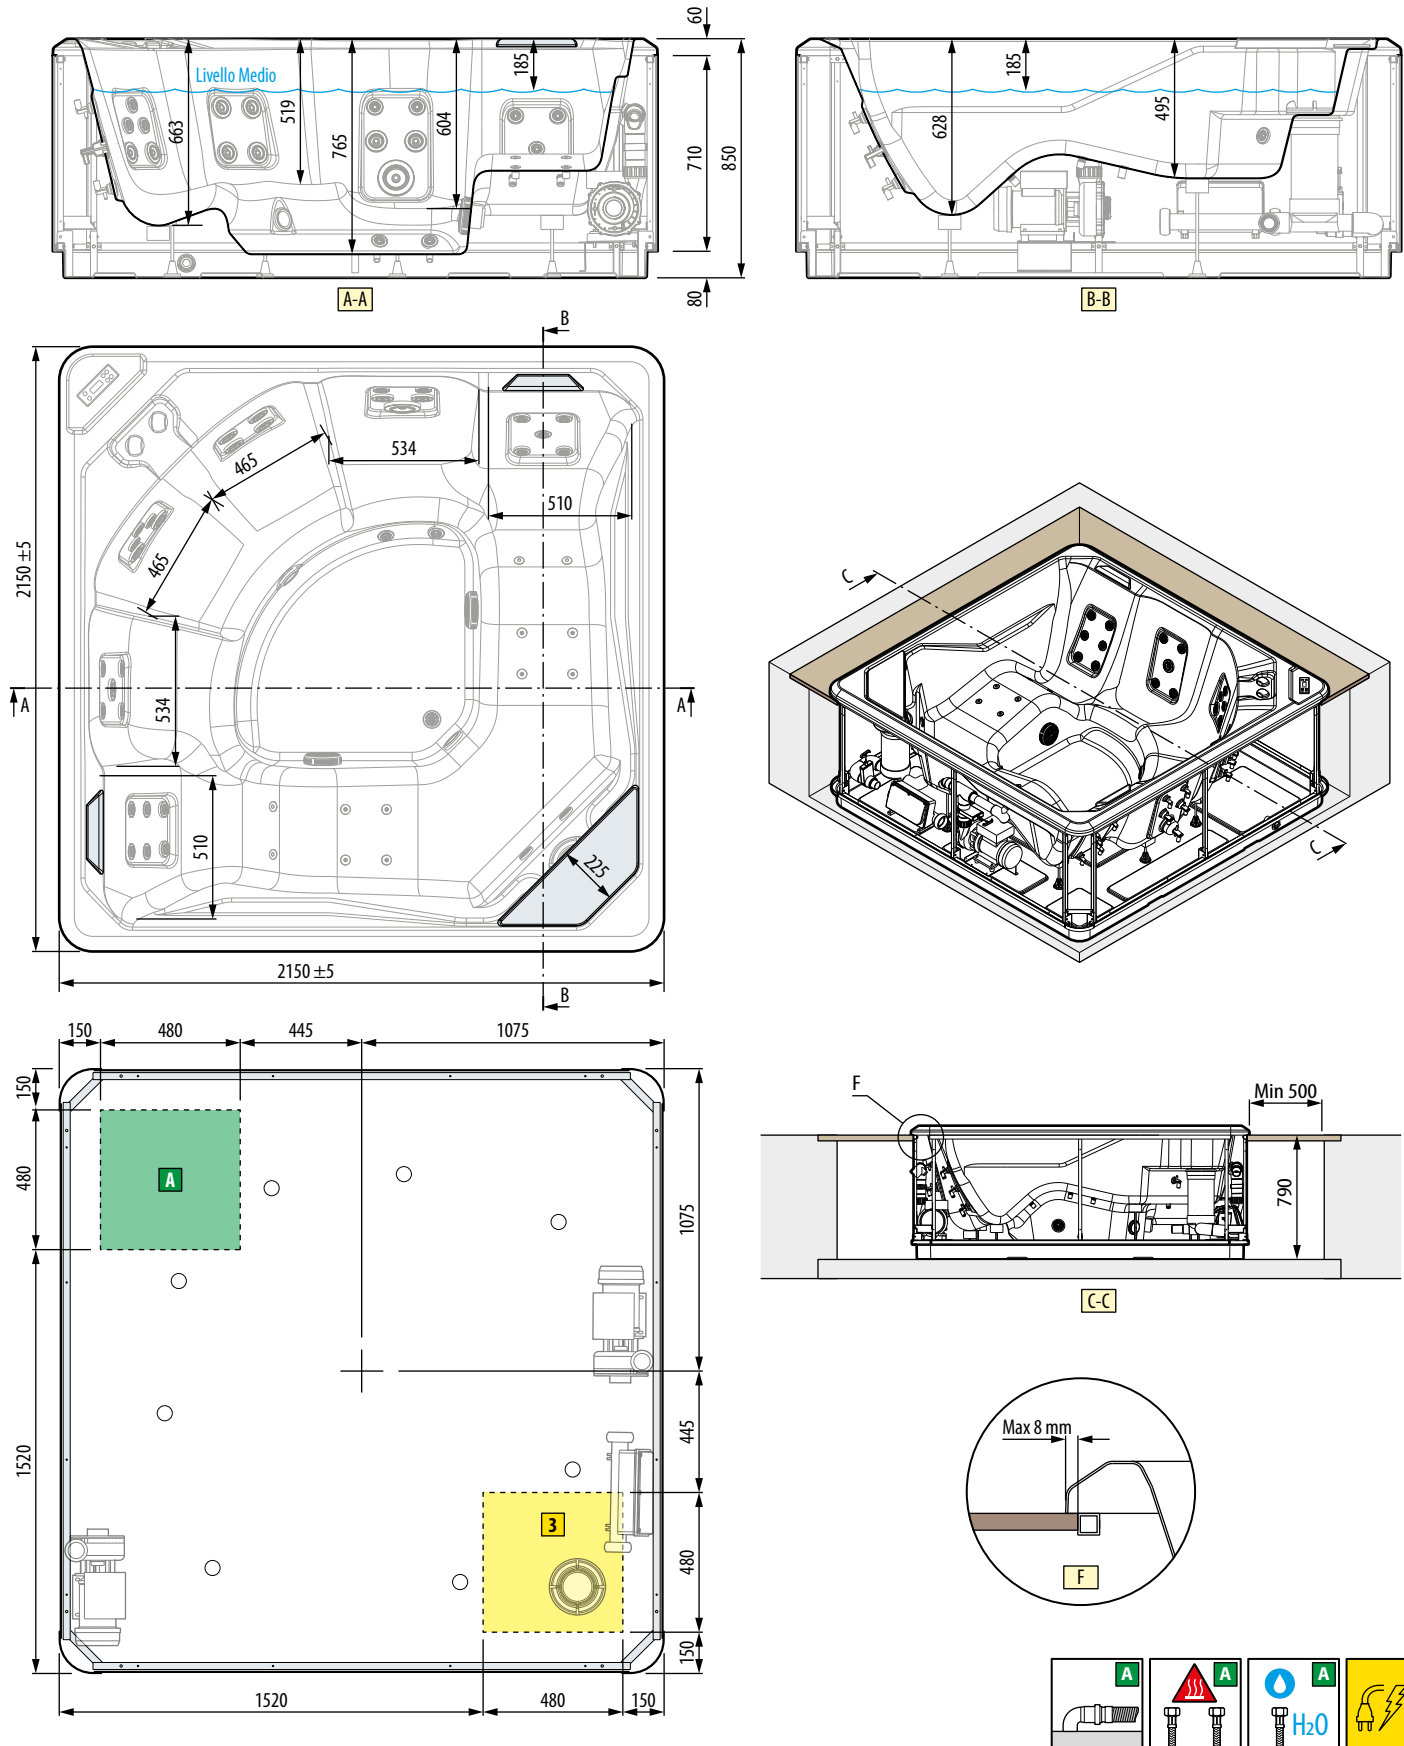

**MECHANICAL CHARACTERISTICS**

Total area 4 m<sup>2</sup>  
 Total weight: 1650 kg  
 Bathtub+components mass 300 kg  
 Users mass (5 pers.) 80x5=400 kg  
 Specific load on support base 4130 N/m<sup>2</sup>