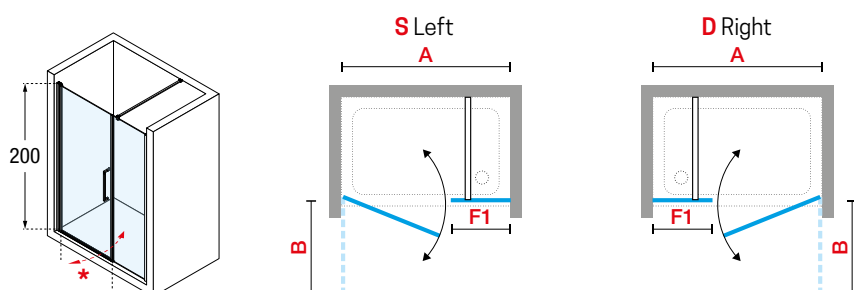

100 CM SUPPORT BAR IN SERIES

OPTIONAL

LOWER HORIZONTAL GASKET
FOR INSTALLATION WITHOUT LOWER SEALING PROFILE 100 CM

Code	Price
R55SPB8A01-TR	720 SEK