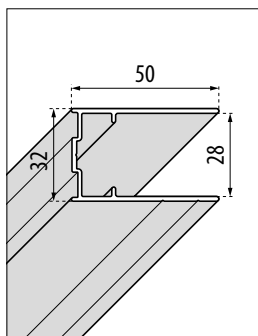

DEEPER WALL PROFILE (OPTIONAL)

+15 mm adjustability

Height	Finishing	Code
1984	White	P05Y2ST-U
	Silver	P05Y2ST-B
	Chrome	P05Y2ST-K
	Black	P05Y2ST-H
	Inox	P05Y2ST-Z
2000	White	P05Y2ST2-U
	Silver	P05Y2ST2-B
	Chrome	P05Y2ST2-K
	Black	P05Y2ST2-H
	Inox	P05Y2ST2-Z

HOW TO TAKE THE MEASUREMENTS

Take the measurements from wall to the external edge of the shower tray. Dimensions must be taken once the walls are finished and tiled, according to the above drawings.

Take the measurements from wall to shower tray at the bottom, at the top, in the middle and use the smallest. Dimensions must be taken once the walls are finished and tiled, according to the above drawings.