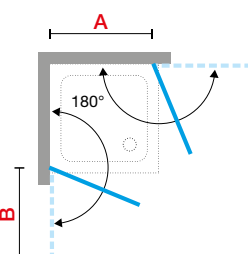

TO COMPLETE A CORNER ENTRY, ORDER 2 SIDES