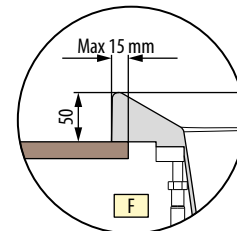

HYDRAULIC SPECIFICATIONS

maximum capacity 550 litres
18 side whirlpool jets
16 mini jets on the bottom
2 Natural Air jets

ELECTRICAL SPECIFICATIONS

Power 230 V
Frequency 50 Hz
Max heat absorption heater +
low-speed pump: 2400 W

MECHANICAL CHARACTERISTICS

Total area 2.66 m²
Total weight: 960 kg
Bathtub+components mass 250 kg
Users mass (2 pers.) 80+80 kg
Specific load on support base 3610 N/m²