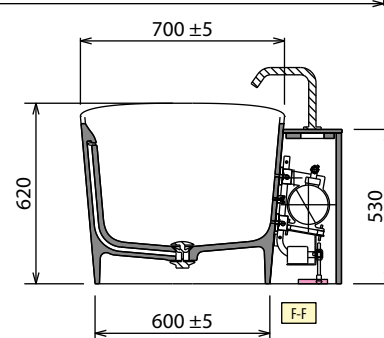

Area for the preparation of electrical connection in the case of perimeter light for the bathtub. Plan remote control for switching on and off (not supplied).

MODEL	A	B	C	D	WEIGHT	CAPACITY IN LITRES
Ship 150	1500 mm	1280 mm	900 mm	1650 mm	105 kg	265 lt
Ship 160	1600mm	1380 mm	950 mm	1750 mm	115 kg	280 lt