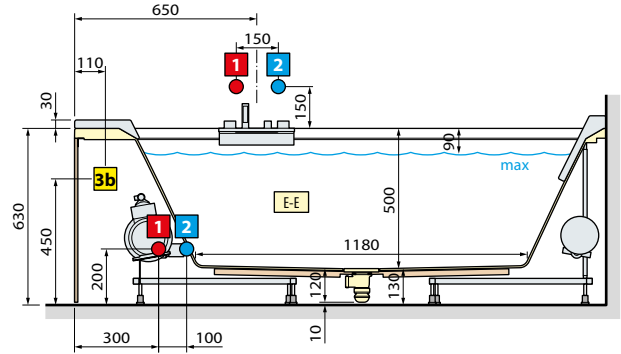

RIGHT VERSION

WARNING!
It could be dangerous for pacemaker wearer

Install a 30mA differential switch upstream of the appliance with a multiple-pole switch with a minimum contact opening ≥ 3 mm.