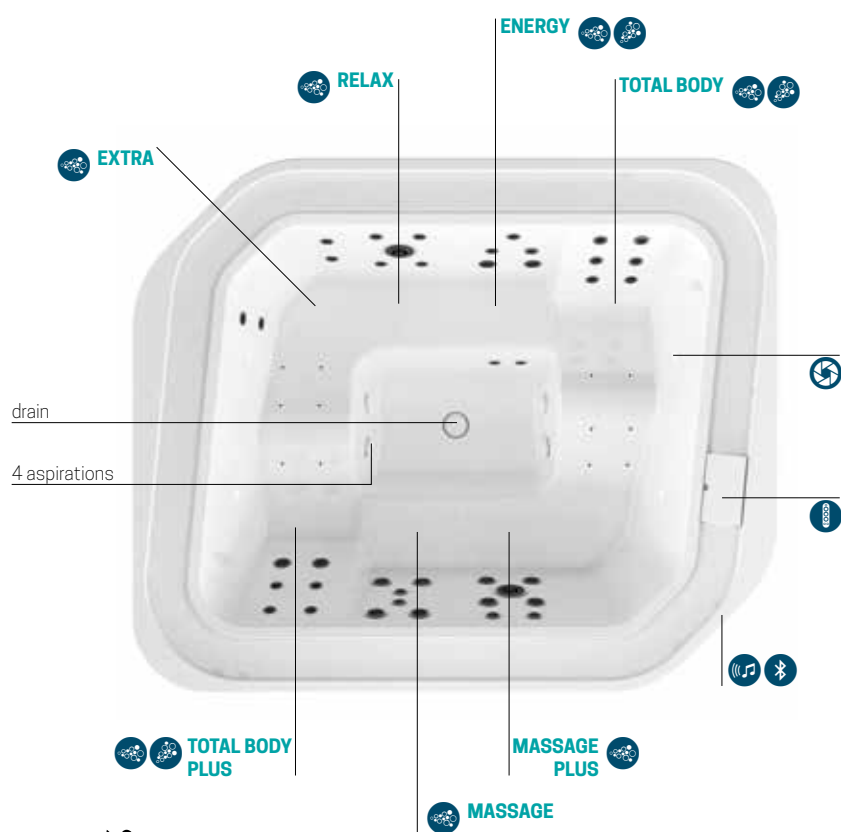

### NATURAL TOUCH PANELS

Oak Alpine

Oak Concrete

Oxid

Quarz

**Whirlpool air/water body massage.**  
To satisfy all wellness needs.

**Aquaclean UV+Ozone**

**4 Cromolight** with 8 colour variations to activate the mind and excite the spirit.