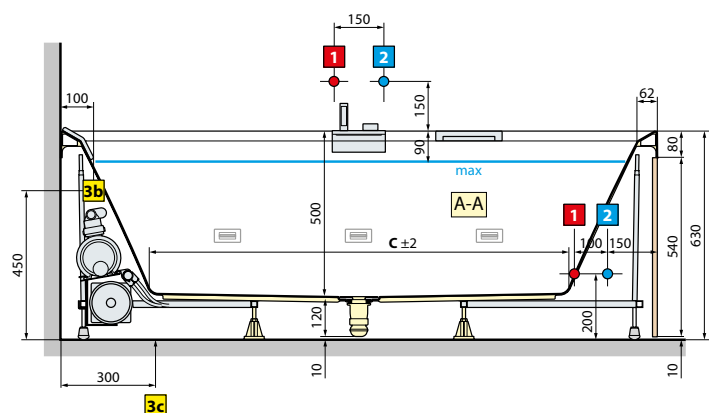

Model	A	B	C	D	Capacity litres
160x70	1600	700	1050	460	250
170x70	1700	700	1150	460	280
170x75	1700	750	1150	510	300
180x80	1800	800	1250	560	350
180x100	1800	1000	1250	760	430
190x90	1900	900	1350	660	420

HYDRAULIC CHARACTERISTIC

16 Airpool jets
6 bocchette whirlpool
Siphon connection 1 1/2"

ELECTRICAL CHARACTERISTIC

Tension: 220-230 V
Frequency: 50 Hz
Maximum power consumption:
Whirlpool: 900 W
Airpool: 400 W
Plus: 1300 W
Natural Air: 1050 W

Install a 30mA differential switch upstream of the appliance with a multiple-pole switch with a minimum contact opening ≥ 3 mm.