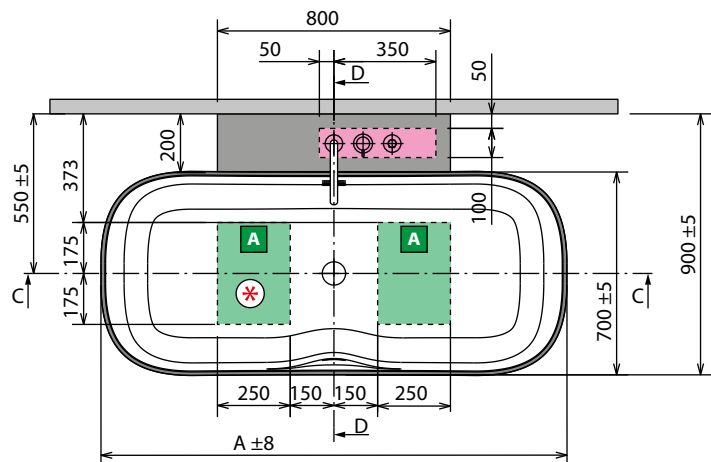

Area for the preparation of electrical connection in the case of perimeter light for the bathtub. Plan remote control for switching on and off (not supplied).

MODEL	A	B	C	D	WEIGHT	CAPACITY IN LITRES
Ship 150	1500 mm	1280 mm	900 mm	1650 mm	105 kg	265 lt
Ship 160	1600mm	1380 mm	950 mm	1750 mm	115 kg	280 lt