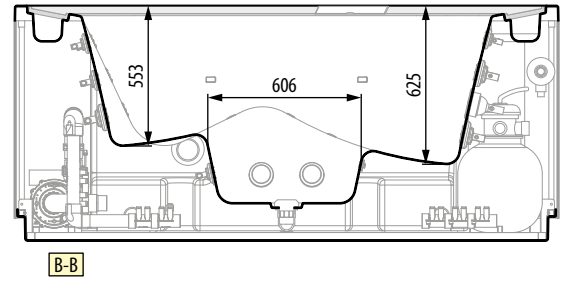

HYDRAULIC SPECIFICATIONS

average capacity 1690 litres
37 whirlpool
16 mini jet

ELECTRICAL SPECIFICATIONS

Power 230 V
Frequency 50 Hz
Max. power requirement 4500 W

MECHANICAL CHARACTERISTICS

Total area 4.85 m²
Total weight: 2620 kg
Bathtub+components mass 450 kg
Users mass (6 pers.) 80x6=480 kg
Specific load on support base 5290 N/m²