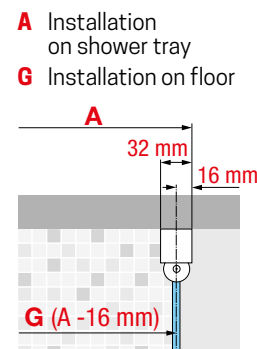

OPTIONAL

LOWER HORIZONTAL GASKET
FOR ASSEMBLY WITHOUT LOWER SEAL PROFILE

Code	Price
R55SPB8A01-TR	720 SEK