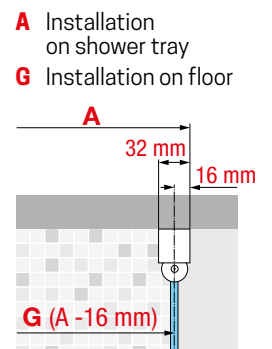

OPTIONAL

LOWER HORIZONTAL GASKET FOR ASSEMBLY WITHOUT LOWER SEAL PROFILE

Code	Price
R55SPB8M01-TR	720 SEK