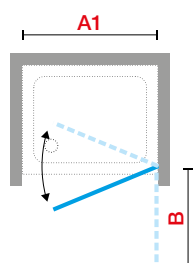

008

Construction of the Code:

Code + **Left/Right** + **Glass** + **Profile** = Final product Code