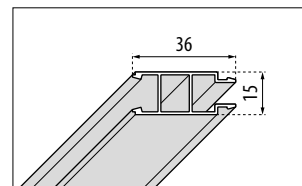

EXTENSION

Finishing	Code
White	P05HAAST2-U
Silver	P05HAAST2-B
Chrome	P05HAAST2-K
Black	P05HAAST2-H