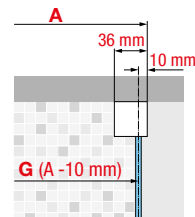

A
Installation on shower tray

G
Installation on floor