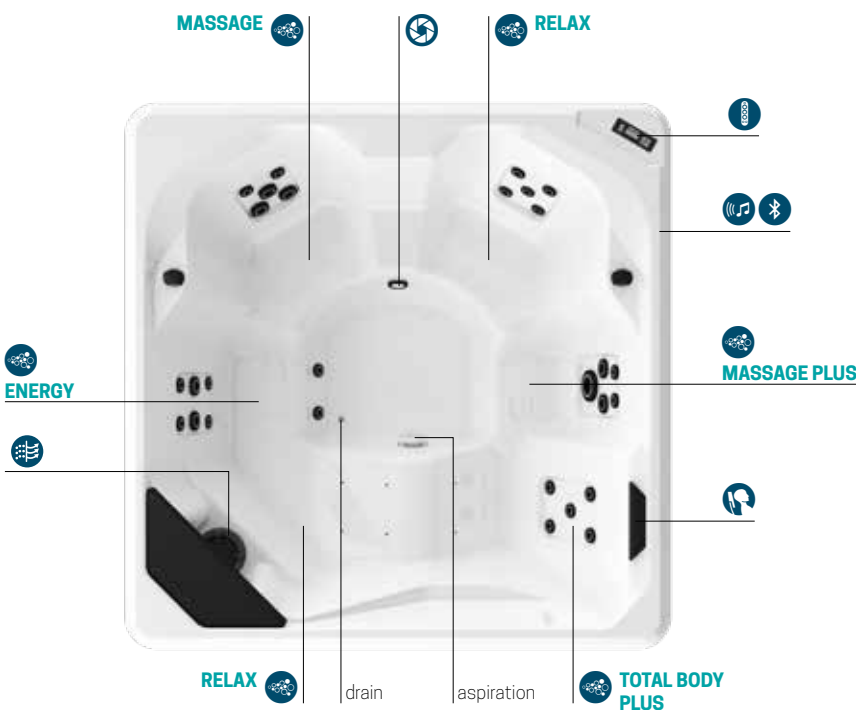

### SLATTED PANELS

Dark brown

Ice

**Airpool massage** with manual on/off switch. For effective cell stimulation.

**Whirlpool air/water body massage** with manual or automatic time and intensity adjustment. To satisfy all wellness needs.