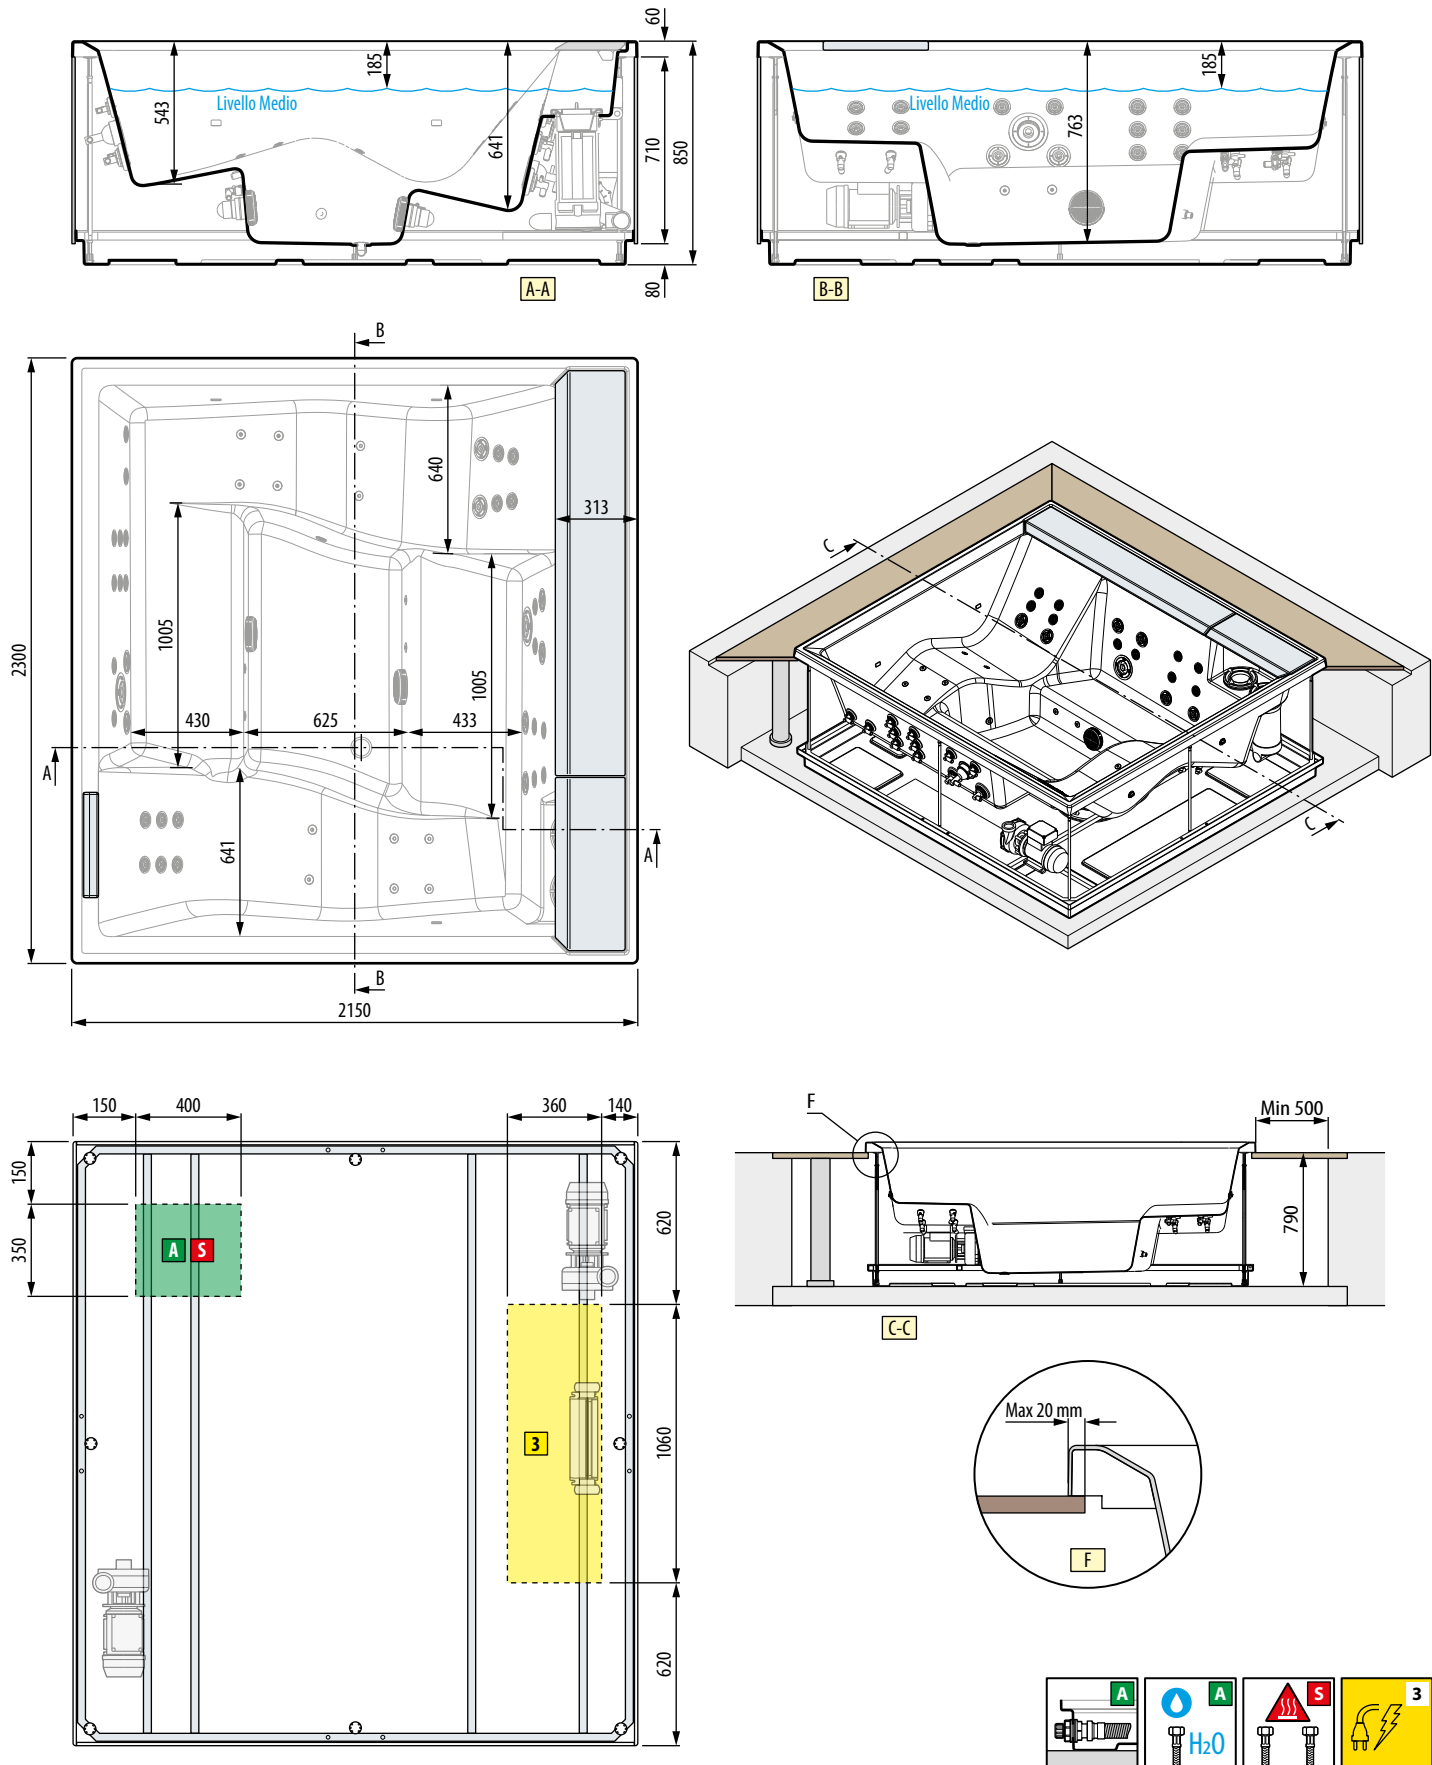

**MECHANICAL CHARACTERISTICS**

Total area 4 m<sup>2</sup>  
 Total weight: 1610 kg  
 Bathtub+components mass 360 kg  
 Users mass (4 pers.) 80x4=320 kg  
 Specific load on support base 4030 N/m<sup>2</sup>