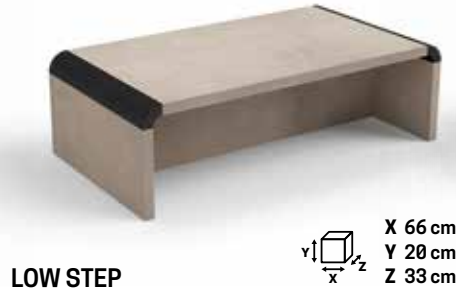

DOUBLE SIDED STEP

SIDE PROLONGUE

Combined with the double side step

TUB STEPS

Steps made of birch plywood with protective varnish Oxid wood/Quarz wood and aluminium fittings Matt black

Code	Price	
	P3	P4
	Oxid wood	Quarz wood
HIGH STEP		
SCADOSC1-	+ 6.750 SEK	+ 6.750 SEK
LOW STEP		
SCADOSC2-	+ 6.225 SEK	+ 6.225 SEK
DOUBLE STEP		
SCADOSC3-	+ 12.975 SEK	+ 12.975 SEK
DOUBLE SIDED STEP		
SCADOSC4-	+ 13.500 SEK	+ 13.500 SEK
SIDE PROLONGUE		
SCADOSC5-	+ 7.500 SEK	+ 7.500 SEK