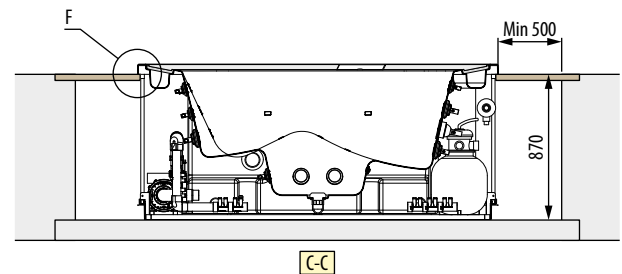

HYDRAULIC SPECIFICATIONS

average capacity 1690 litres
37 whirlpool
16 mini jet

ELECTRICAL SPECIFICATIONS

Power 230 V
Frequency 50 Hz
Max. power requirement 4500 W

MECHANICAL CHARACTERISTICS

Total area 4.85 m²
Total weight: 2620 kg
Bathtub+components mass 450 kg
Users mass (6 pers.) 80x6=480 kg
Specific load on support base 5290 N/m²