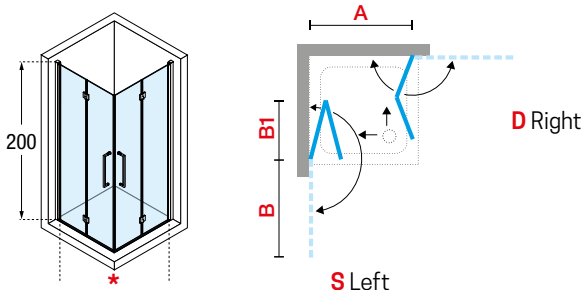

TO COMPLETE A CORNER ENTRY, ORDER 2 SIDES (1 RIGHT + 1 LEFT)