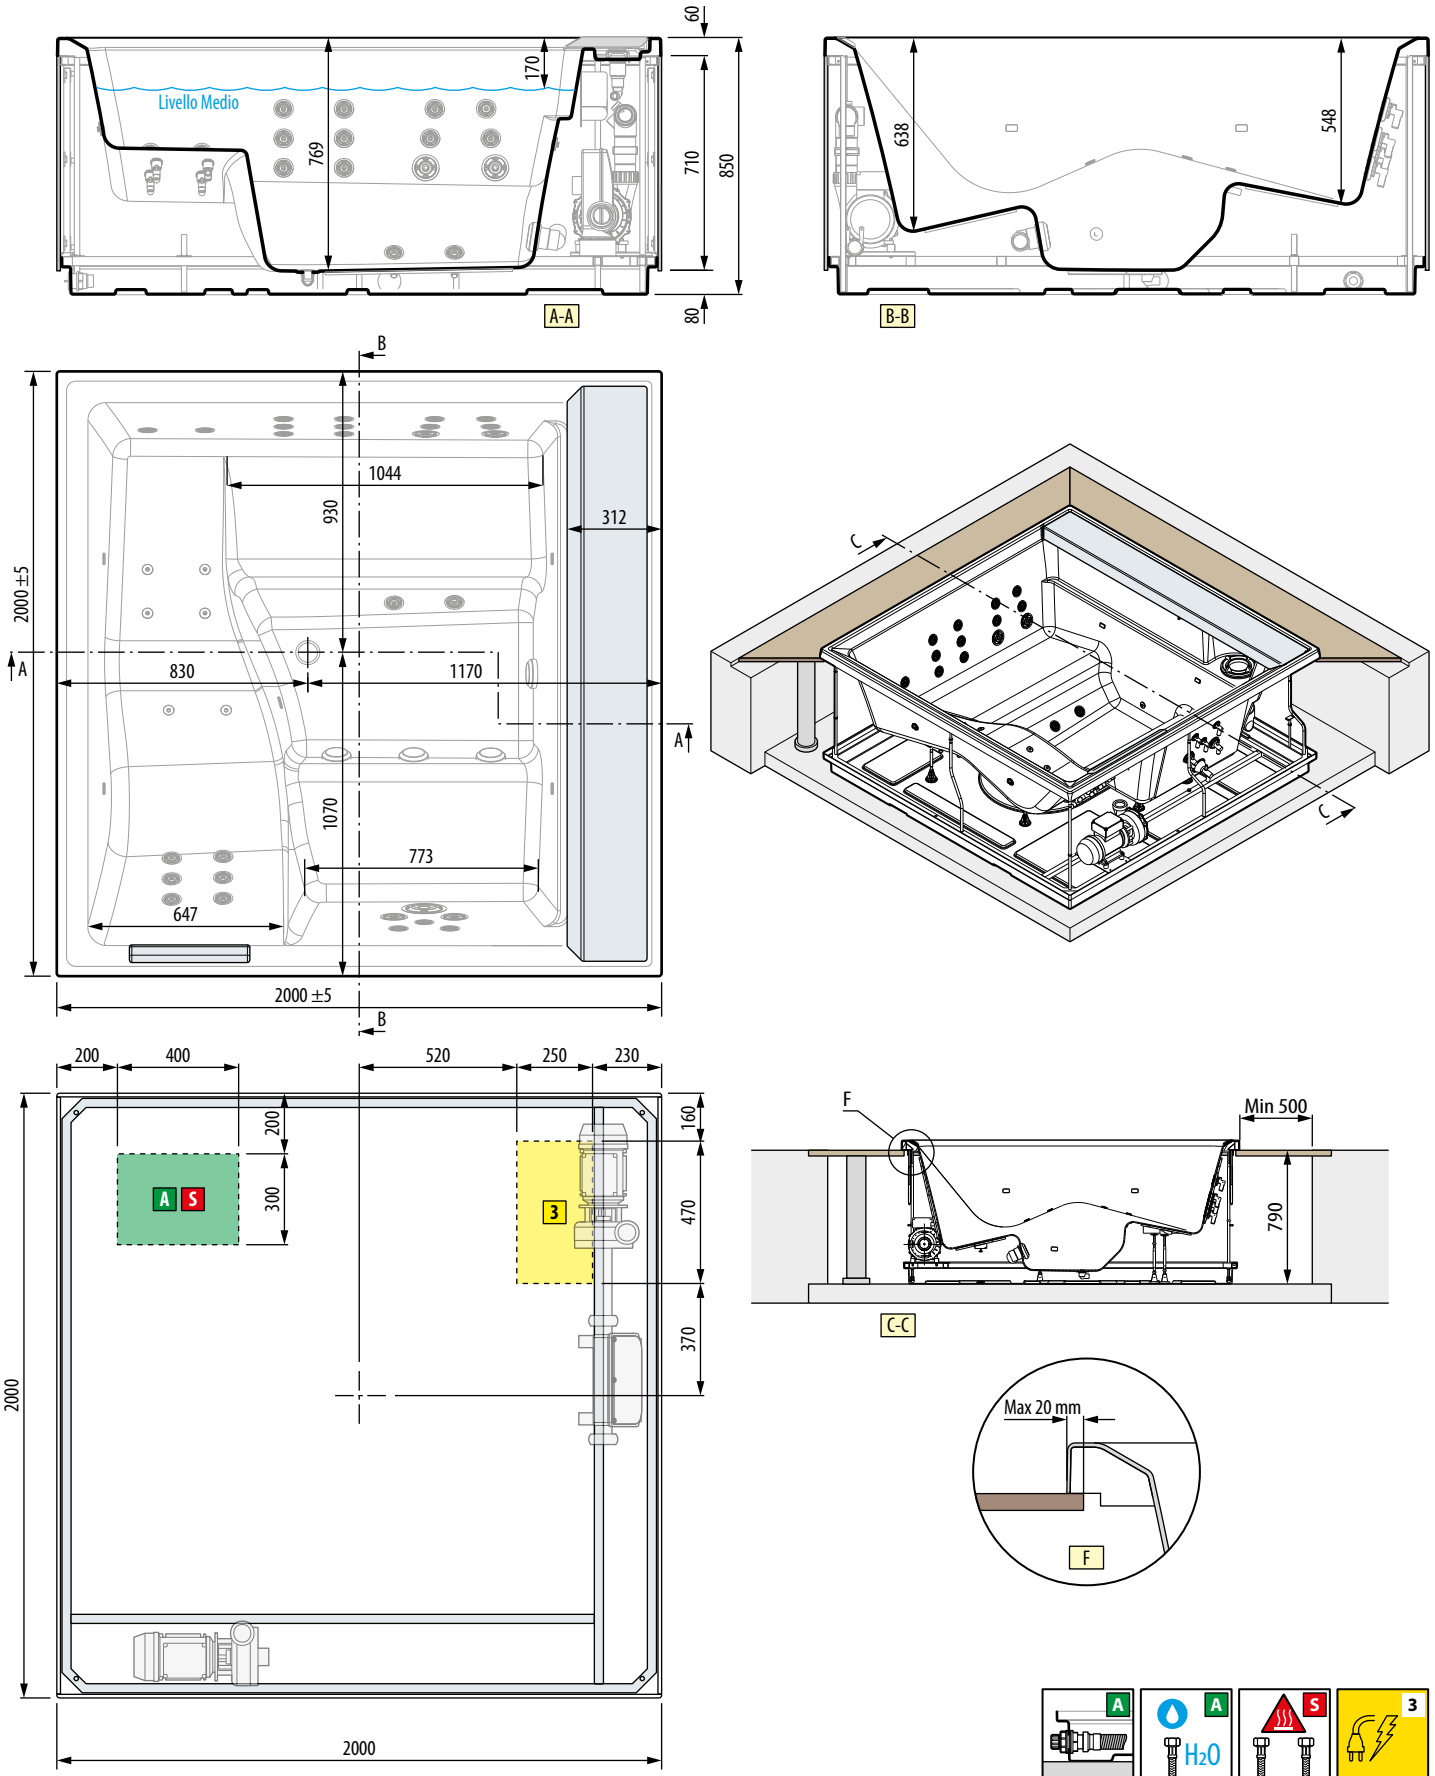

HYDRAULIC SPECIFICATIONS

average capacity 930 litres
28 whirlpool (18 standard version)
8 mini jet (4 standard version)

ELECTRICAL SPECIFICATIONS

Power 230 V
Frequency 50 Hz
Max. power requirement 3450 W

MECHANICAL CHARACTERISTICS

Total area 4 m²
Total weight: 1610 kg
Bathtub+components mass 360 kg
Users mass (4 pers.) 80x4=320 kg
Specific load on support base 4030 N/m²