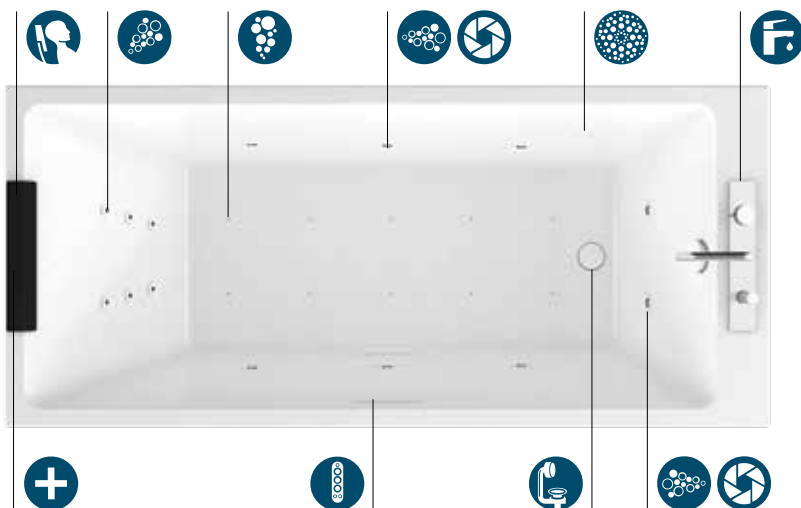

## STILE | FUNCTIONS AND EQUIPMENT (available depending on the model)

**Airpool massage (10 jets)** air-jet with manual on / off or sequential program, for an **effective cellular stimulation**.

**Body massage Whirlpool (6/8 jets)** air/water with adjustable time and intensity, manual or automatic to satisfy the need of wellness. 8 color variations of **chromolight** to activate the mind and excite the spirit.