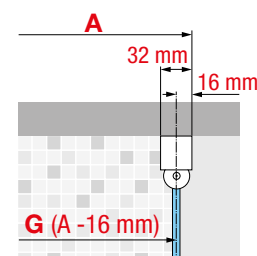

OPTIONAL

LOWER HORIZONTAL GASKET
FOR ASSEMBLY WITHOUT LOWER SEAL PROFILE

Code	Price
R55SPB8A01-TR	720 SEK