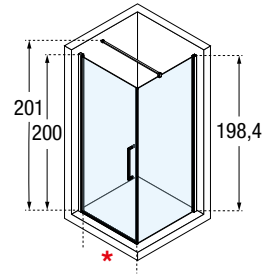

Dimensions				Code	Right	Left	Glass		Profile				
Actual size	Glass centered	Access	Door projection		D-	S-	1	44	U	B	K	H	Z
A	G	*	B				Clear	Band satin	Silver	Chrome	Matt Black	Brushed inox	
DOOR REVERSIBLE													
76↔78	74,4↔76,4	67	68	YPLUSG76-					8.955 SEK	9.840 SEK	10.815 SEK	10.815 SEK	11.910 SEK
77↔79	75,4↔77,4	68	69	YPLUSG77-					9.315 SEK	10.275 SEK	11.295 SEK	11.295 SEK	12.435 SEK
79↔81	77,4↔79,4	70	71	YPLUSG79-					9.315 SEK	10.275 SEK	11.295 SEK	11.295 SEK	12.435 SEK
81↔83	79,4↔81,4	72	73	YPLUSG81-					9.315 SEK	10.275 SEK	11.295 SEK	11.295 SEK	12.435 SEK
83↔85	81,4↔83,4	74	75	YPLUSG83-					9.315 SEK	10.275 SEK	11.295 SEK	11.295 SEK	12.435 SEK
85↔87	83,4↔85,4	76	77	YPLUSG85-					9.315 SEK	10.275 SEK	11.295 SEK	11.295 SEK	12.435 SEK
87↔89	85,4↔87,4	78	79	YPLUSG87-				+	9.315 SEK	10.275 SEK	11.295 SEK	11.295 SEK	12.435 SEK
89↔91	87,4↔89,4	80	81	YPLUSG89-	-	-		615	9.735 SEK	10.695 SEK	11.790 SEK	11.790 SEK	12.975 SEK
91↔93	89,4↔91,4	82	83	YPLUSG91-				SEK	9.735 SEK	10.695 SEK	11.790 SEK	11.790 SEK	12.975 SEK
93↔95	91,4↔93,4	84	85	YPLUSG93-					9.735 SEK	10.695 SEK	11.790 SEK	11.790 SEK	12.975 SEK
95↔97	93,4↔95,4	86	87	YPLUSG95-					9.735 SEK	10.695 SEK	11.790 SEK	11.790 SEK	12.975 SEK
97↔99	95,4↔97,4	88	89	YPLUSG97-					9.735 SEK	10.695 SEK	11.790 SEK	11.790 SEK	12.975 SEK
99↔101	97,4↔99,4	90	91	YPLUSG99-					10.095 SEK	11.145 SEK	12.240 SEK	12.240 SEK	13.470 SEK
101↔103	99,4↔101,4	92	93	YPLUSG101-					10.095 SEK	11.145 SEK	12.240 SEK	12.240 SEK	13.470 SEK
103↔105	101,4↔103,4	94	95	YPLUSG103-					10.095 SEK	11.145 SEK	12.240 SEK	12.240 SEK	13.470 SEK
H 140†220				YPLUSGSP	-	-			12.480 SEK	13.740 SEK	15.105 SEK	15.105 SEK	16.620 SEK
L 60↔120		SPECIAL