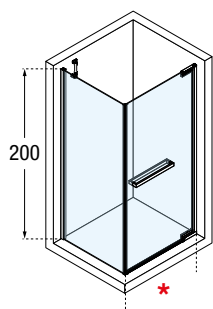

A / F
Actual size
G
Glass centered

010

Construction of the Code:

Code + **Left/Right** + **Glass** + **Profile** = Final product Code