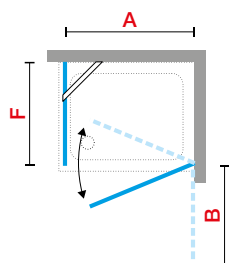

A / F
Actual size
G
Glass centered

010

Construction of the Code:

Code + **Left/Right** + **Glass** + **Profile** = Final product Code