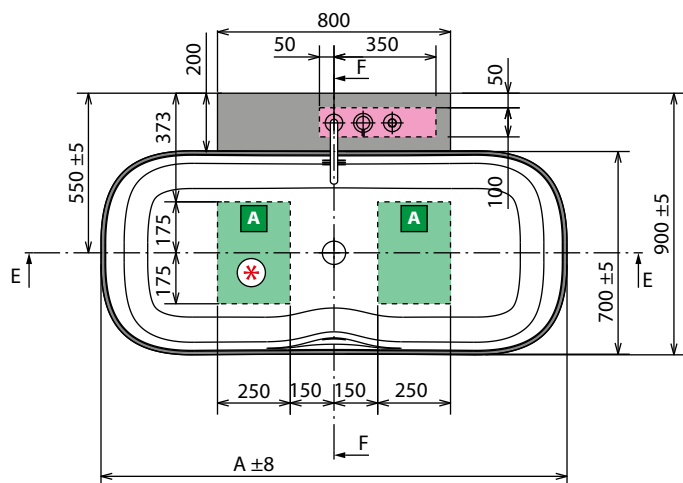

Area for the preparation of electrical connection in the case of perimeter light for the bathtub. Plan remote control for switching on and off (not supplied).

MODEL	A	B	C	D	WEIGHT	CAPACITY IN LITRES
Ship 150	1500 mm	1280 mm	900 mm	1650 mm	105 kg	265 lt
Ship 160	1600mm	1380 mm	950 mm	1750 mm	115 kg	280 lt