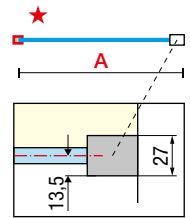

Dimensions	Code	Glass			Profile							
		1	44	51	U	B	K	H	Z	OML	PRQN	
Actual size												
A		Clear	Band Ssatin	Ravenna print	Matt White	Silver	Chrome	Matt Black	Brushed inox	Shiny gold Shiny red gold Shiny black chrome	Brushed red gold Brushed bronze Brushed black chrome	
27↔30	KUADH30-				5.400 SEK	6.000 SEK	6.585 SEK	6.585 SEK	7.245 SEK	10.215 SEK	8.955 SEK	
37↔40	KUADH40-				6.390 SEK	7.200 SEK	7.980 SEK	7.980 SEK	8.775 SEK	11.580 SEK	10.320 SEK	
47↔50	KUADH50-				7.380 SEK	8.190 SEK	9.180 SEK	9.180 SEK	10.095 SEK	12.765 SEK	11.505 SEK	
57↔60	KUADH60-				8.475 SEK	9.285 SEK	10.170 SEK	10.170 SEK	11.190 SEK	13.755 SEK	12.495 SEK	
67↔70	KUADH70-				8.475 SEK	9.285 SEK	10.170 SEK	10.170 SEK	11.190 SEK	13.755 SEK	12.495 SEK	
72↔75	KUADH75-				8.475 SEK	9.285 SEK	10.170 SEK	10.170 SEK	11.190 SEK	13.755 SEK	12.495 SEK	
77↔80	KUADH80-				9.570 SEK	10.380 SEK	11.265 SEK	11.265 SEK	12.390 SEK	14.850 SEK	13.590 SEK	
87↔90	KUADH90-		+ 615 SEK	+ 615 SEK	9.570 SEK	10.380 SEK	11.265 SEK	11.265 SEK	12.390 SEK	14.850 SEK	13.590 SEK	
97↔100	KUADH100-				9.570 SEK	10.380 SEK	11.265 SEK	11.265 SEK	12.390 SEK	14.850 SEK	13.590 SEK	
107↔110	KUADH110-				10.470 SEK	11.370 SEK	12.360 SEK	12.360 SEK	13.590 SEK	15.915 SEK	14.655 SEK	
117↔120	KUADH120-				10.470 SEK	11.370 SEK	12.360 SEK	12.360 SEK	13.590 SEK	15.915 SEK	14.655 SEK	
127↔130	KUADH130-				11.565 SEK	12.465 SEK	13.455 SEK	13.455 SEK	14.820 SEK	16.995 SEK	15.735 SEK	
137↔140	KUADH140-				11.565 SEK	12.465 SEK	13.455 SEK	13.455 SEK	14.820 SEK	16.995 SEK	15.735 SEK	
147↔150	KUADH150-				12.465 SEK	13.455 SEK	14.550 SEK	14.550 SEK	16.020 SEK	18.090 SEK	16.830 SEK	
157↔160	KUADH160-				12.465 SEK	13.455 SEK	14.550 SEK	14.550 SEK	16.020 SEK	18.090 SEK	16.830 SEK	
L 20↔180 H 80↔240 SPECIAL	KUADHSP		+ 615 SEK	-	17.445 SEK	18.945 SEK	20.730 SEK	20.730 SEK	-	-	-	
L 20↔180 H 80↔240 SPECIAL	KUADHCRSP		+ 615 SEK	-	-	-	-	-	22.815 SEK	24.885 SEK	22.815 SEK