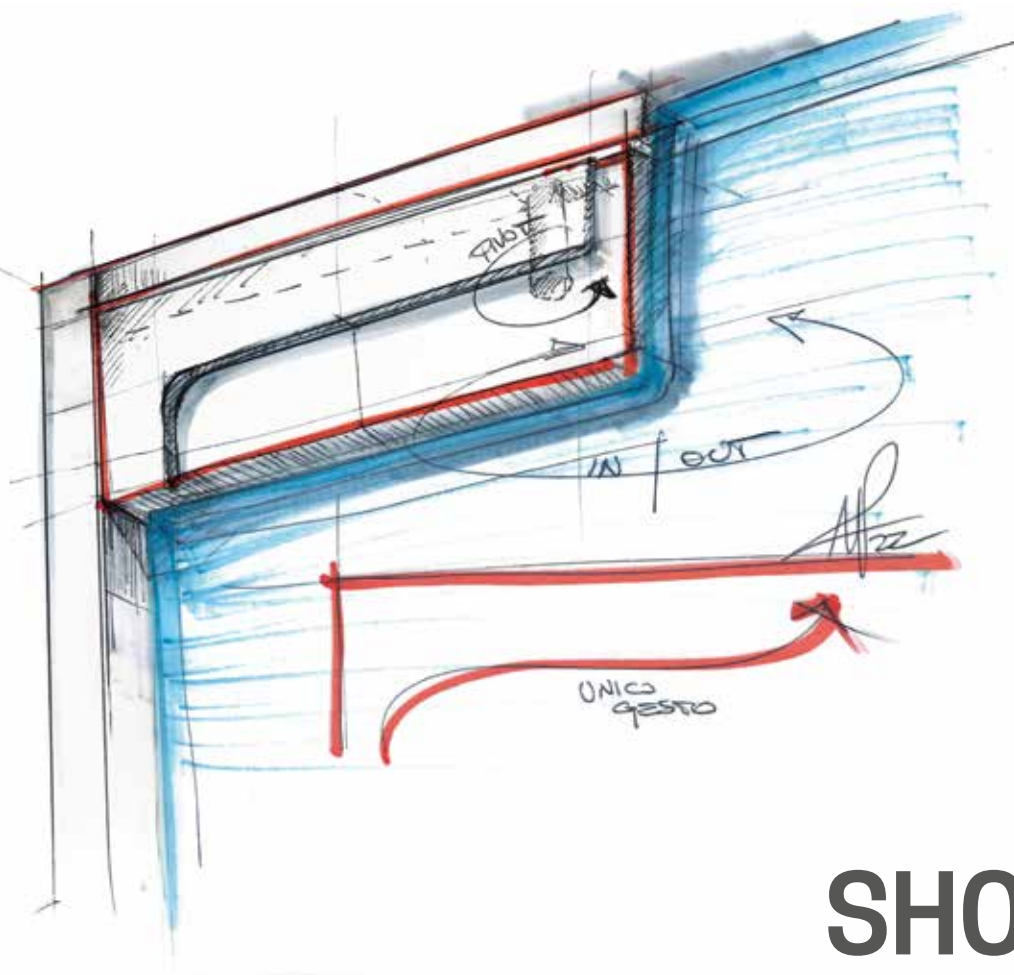

SHOWER ENCLOSURES

PERFECT SOLUTIONS FOR EVERY DESIRE, TASTE AND NEED.

The synthesis of comfort and style in a design object perfected by the innovations of the latest technologies, which make it an extremely stable and safe product, as well as highly customizable.

When choosing a Novellini enclosure, you want a bathroom space that is easy to set up and maintain.

The wide range of elegant finishes, colors and crystals makes stand out the touch of those who live there.