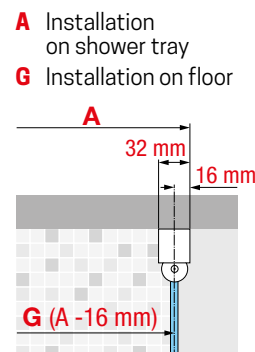

OPTIONAL

LOWER HORIZONTAL GASKET - L. 100
FOR ASSEMBLY WITHOUT LOWER SEAL PROFILE
(for boxes larger than 114, order 2 pieces)

Code	Price
R55SPB02A1-TR	435 SEK