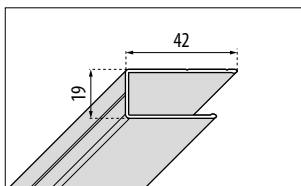

OVERALL DIMENSIONS FIXING PROFILES

WALL

Finishing	Code
White	P01BHRAST2-U
Silver	P01BHRAST2-B
Chrome	P01BHRAST2-K
Black	P01BHRAST2-H