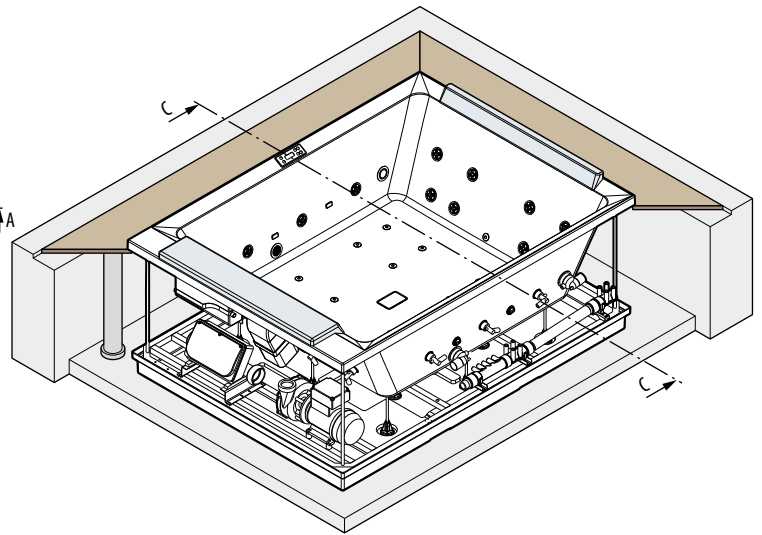

HYDRAULIC SPECIFICATIONS

maximum capacity 550 litres
18 side whirlpool jets
16 mini jets on the bottom
2 Natural Air jets

ELECTRICAL SPECIFICATIONS

Power 230 V
Frequency 50 Hz
Max heat absorption heater +
low-speed pump: 2400 W

MECHANICAL CHARACTERISTICS

Total area 2.66 m²
Total weight: 960 kg
Bathtub+components mass 250 kg
Users mass (2 pers.) 80+80 kg
Specific load on support base 3610 N/m²