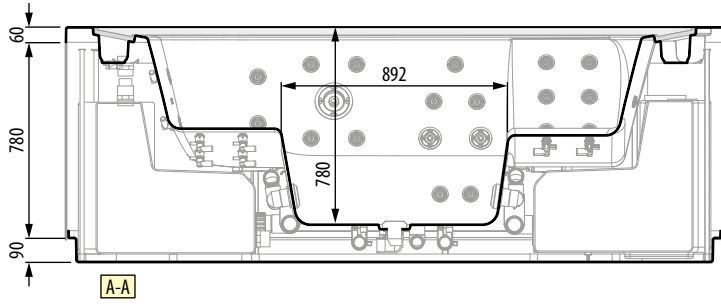

HYDRAULIC SPECIFICATIONS

average capacity 1690 litres
37 whirlpool
16 mini jet

ELECTRICAL SPECIFICATIONS

Power 230 V
Frequency 50 Hz
Max. power requirement 4500 W

MECHANICAL CHARACTERISTICS

Total area 4.85 m²
Total weight: 2620 kg
Bathtub+components mass 450 kg
Users mass (6 pers.) 80x6=480 kg
Specific load on support base 5290 N/m²