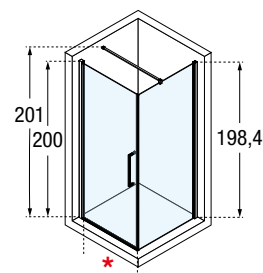

THE SPECIAL FIXED SCREEN HAS TO BE ORDERED IN THE SAME TOTAL HEIGHT AS THE DOOR. STANDARD SUPPORT BAR SUPPLIED 150 CM