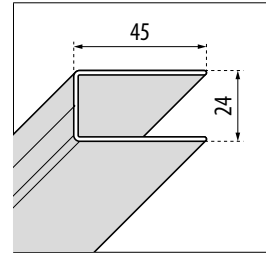

OVERALL DIMENSIONS FIXING PROFILES