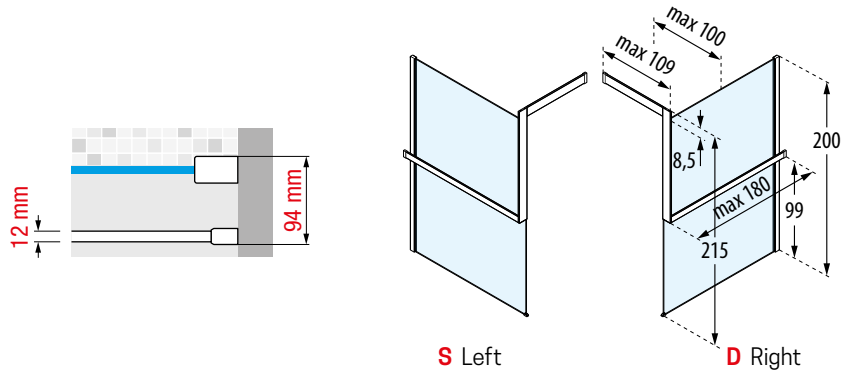

KUADRA H KIT FRAME

“FRAME KIT” EXTERNAL BAR VERSION WITH TOWEL HOLDER

TO BE ORDERED IN ADDITION TO A KUADRA H

Dimensions	Code	Installation		Select the finishing / price						
		Right	Left	U	B	H	K	Z	O M L	P R Q N
		D-	S-							
				Matt White	Silver	Matt Black	Chrome	Brushed inox	Shiny gold Shiny red gold Shiny black chrome	Brushed gold Brushed red gold Brushed bronze Brushed black chrome
Max 140	R80KUFRE10			9.165 SEK	10.065 SEK	11.115 SEK	11.115 SEK	12.225 SEK	14.295 SEK	13.185 SEK
Max 180	R80KUFRE1018			10.065 SEK	11.070 SEK	12.255 SEK	12.255 SEK	13.485 SEK	15.750 SEK	14.550 SEK