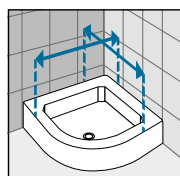

HOW TO TAKE THE MEASUREMENTS

Take the measurements from wall to the external edge of the shower tray. Dimensions must be taken once the walls are finished and tiled, according to the above drawings.