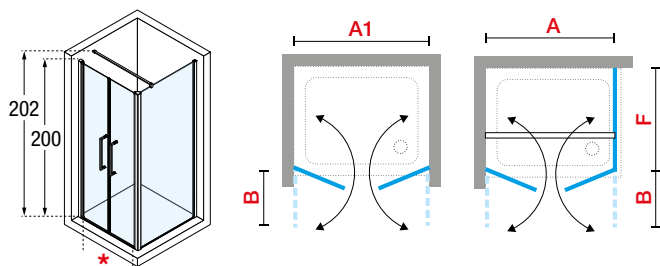

STANDARD SUPPORT BAR SUPPLIED 150 CM