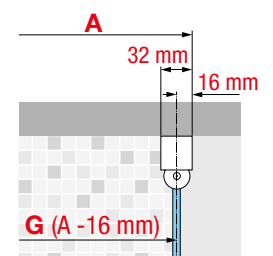

A Installation on shower tray

G Installation on floor