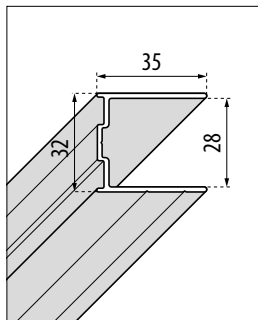

OVERALL DIMENSIONS FIXING PROFILES

WALL

Height	Finishing	Code
1984	White	P01BNMOBST-U
	Silver	P01BNMOBST-B
	Chrome	P01BNMOBST-K
	Black	P01BNMOBST-H
	Inox	P01BNMOBST-Z
2000	White	P01BNMOAST-U
	Silver	P01BNMOAST-B
	Chrome	P01BNMOAST-K
	Black	P01BNMOAST-H
	Inox	P01BNMOAST-Z