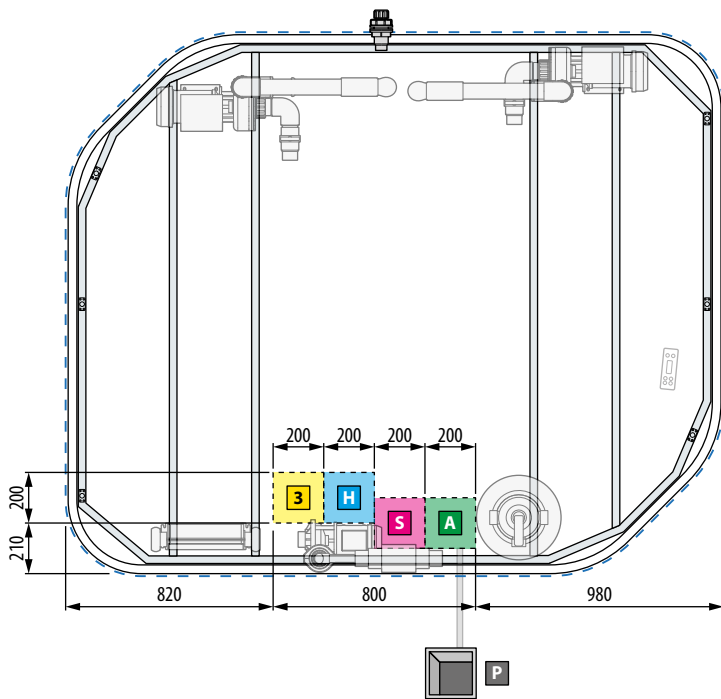

HYDRAULIC SPECIFICATIONS

average capacity 1690 litres
37 whirlpool
16 mini jet

ELECTRICAL SPECIFICATIONS

Power 230 V
Frequency 50 Hz
Max. power requirement 4500 W

MECHANICAL CHARACTERISTICS

Total area 4.85 m²
Total weight: 2620 kg
Bathtub+components mass 450 kg
Users mass (6 pers.) 80x6=480 kg
Specific load on support base 5290 N/m²