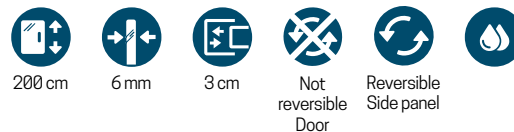

ZEPHYROS 2.0 PH+FH

CORNER SOLUTION, 1 SLIDING DOOR + 1 FIXED PANEL IN LINE + 1 SIDE PANEL

Dimensions			Code	Right	Left	Glass				Profile			
Actual size	Fixed panel	Access		D-	S-	1	4	11	91	U	B	K	H
A	F1	*				Clear	Satin	Niva	Strip print.	Matt White	Silver	Chrome	Matt Black

DOOR													
96↔99	48	39	ZEP2PH96	D-	S-					12.090 SEK	13.515 SEK	14.985 SEK	14.985 SEK
114↔117	57	48	ZEP2PH114	D-	S-					12.645 SEK	14.055 SEK	15.540 SEK	15.540 SEK
116↔119	58	49	ZEP2PH116	D-	S-					12.645 SEK	14.055 SEK	15.540 SEK	15.540 SEK
126↔129	63	54	ZEP2PH126	D-	S-		+ 615 SEK	+ 615 SEK	+ 615 SEK	13.470 SEK	14.925 SEK	16.380 SEK	16.380 SEK
136↔139	68	59	ZEP2PH136	D-	S-		+ 615 SEK	+ 615 SEK	+ 615 SEK	14.310 SEK	15.735 SEK	17.205 SEK	17.205 SEK
146↔149	73	64	ZEP2PH146	D-	S-					15.135 SEK	16.530 SEK	18.030 SEK	18.030 SEK
156↔159	78	69	ZEP2PH156	D-	S-					15.945 SEK	17.385 SEK	18.840 SEK	18.840 SEK
166↔169	83	74	ZEP2PH166	D-	S-					16.785 SEK	18.195 SEK	19.650 SEK	19.650 SEK
H 160↑200 L 96↔166		SPECIAL	ZEP2PHSP				+ 615 SEK	+ 615 SEK	-	19.980 SEK	21.840 SEK	23.895 SEK	23.895 SEK

SIDE PANEL													
67↔70	-	-	ZEP2FH67-							5.625 SEK	6.060 SEK	6.525 SEK	6.525 SEK
73↔76	-	-	ZEP2FH73-							5.730 SEK	6.165 SEK	6.615 SEK	6.615 SEK
77↔80	-	-	ZEP2FH77-				+ 615 SEK	+ 615 SEK	+ 615 SEK	5.835 SEK	6.285 SEK	6.735 SEK	6.735 SEK
87↔90	-	-	ZEP2FH87-				+ 615 SEK	+ 615 SEK	+ 615 SEK	6.285 SEK	6.735 SEK	7.215 SEK	7.215 SEK
97↔100	-	-	ZEP2FH97-							6.600 SEK	7.065 SEK	7.530 SEK	7.530 SEK
117↔120	-	-	ZEP2FH117-							6.705 SEK	7.200 SEK	7.650 SEK	7.650 SEK
H 160↑200 L 20↔117		SPECIAL	ZEP2FHSP				+ 615 SEK	+ 615 SEK	-	7.125 SEK	8.025 SEK	8.880 SEK	8.880 SEK