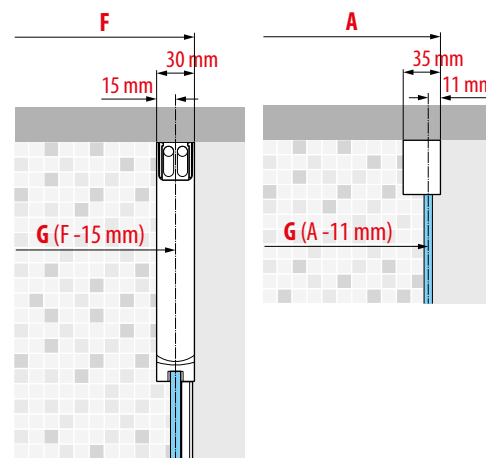

N180 G+F

CORNER ENTRY ENCLOSURE, 1 HINGED DOOR + SIDE PANEL

Design Marco Pellici

Dimensions					Code	Glass	Profile					
Actual size	Glass centered	Side panel	Access	Door projection		1	U	B	K	H	O M L	P R Q N Z
A	G	F	*	B		Clear	Matt White	Silver	Chrome	Matt Black	Shiny gold Shiny red gold Shiny black chrome	Brushed gold Brushed red gold Brushed bronze Brushed black chrome Brushed inox

DOOR											
78↔79,5	76,9↔78,4		61	60	N180G80-	13.620 SEK	15.030 SEK	16.545 SEK	16.545 SEK	21.990 SEK	20.310 SEK
88↔89,5	86,9↔88,4		71	70	N180G90-	15.030 SEK	16.545 SEK	18.210 SEK	18.210 SEK	23.655 SEK	21.975 SEK
98↔99,5	96,9↔98,4		81	80	N180G100-	16.365 SEK	18.045 SEK	19.890 SEK	19.890 SEK	25.335 SEK	23.655 SEK

H 200 L 80↔100			SPECIAL		N180GSP	21.255 SEK	23.460 SEK	25.860 SEK	25.860 SEK	31.305 SEK	29.625 SEK

SIDE PANEL											
	76,5↔78	78↔79,5	-	-	N180FG80-	9.105 SEK	10.020 SEK	11.025 SEK	11.025 SEK	11.865 SEK	11.460 SEK
	86,5↔88	88↔89,5	-	-	N180FG90-	9.435 SEK	10.455 SEK	11.535 SEK	11.535 SEK	12.375 SEK	11.970 SEK
	96,5↔98	98↔99,5	-	-	N180FG100-	9.945 SEK	10.950 SEK	12.045 SEK	12.045 SEK	12.885 SEK	12.480 SEK
	116,5↔118	118↔119,5	-	-	N180FG120-	10.695 SEK	11.790 SEK	13.035 SEK	13.035 SEK	13.875 SEK	13.470 SEK

H 200 L 80↔120			SPECIAL		N180FGSP	12.840 SEK	14.130 SEK	15.645 SEK	15.645 SEK	16.485 SEK	16.080 SEK

A / F
Actual size
G
Glass centered

010

Construction of the Code:

Code + **Left/Right** + **Glass** + **Profile** = Final product Code