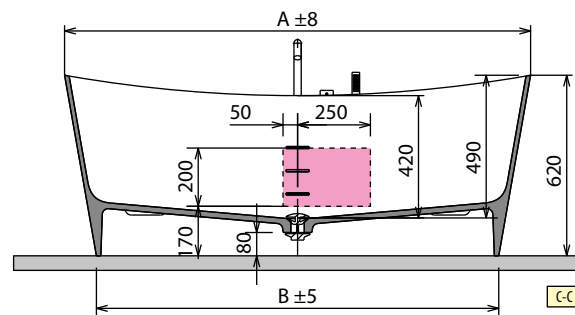

Area for the preparation of electrical connection in the case of perimeter light for the bathtub. Plan remote control for switching on and off (not supplied).

MODEL	A	B	C	D	WEIGHT	CAPACITY IN LITRES
Ship 150	1500 mm	1280 mm	900 mm	1650 mm	105 kg	265 lt
Ship 160	1600mm	1380 mm	950 mm	1750 mm	115 kg	280 lt