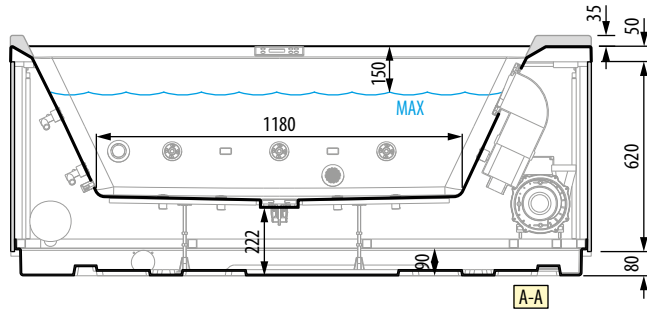

HYDRAULIC SPECIFICATIONS

maximum capacity 550 litres
18 side whirlpool jets
16 mini jets on the bottom
2 Natural Air jets

ELECTRICAL SPECIFICATIONS

Power 230 V
Frequency 50 Hz
Max heat absorption heater +
low-speed pump: 2400 W

MECHANICAL CHARACTERISTICS

Total area 2.66 m²
Total weight: 960 kg
Bathtub+components mass 250 kg
Users mass (2 pers.) 80+80 kg
Specific load on support base 3610 N/m²