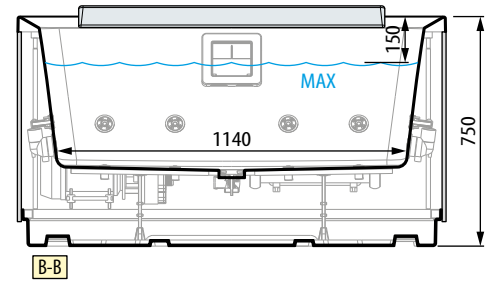

HYDRAULIC SPECIFICATIONS

maximum capacity 550 litres
18 side whirlpool jets
16 mini jets on the bottom
2 Natural Air jets

ELECTRICAL SPECIFICATIONS

Power 230 V
Frequency 50 Hz
Max heat absorption heater +
low-speed pump: 2400 W

MECHANICAL CHARACTERISTICS

Total area 2.66 m²
Total weight: 960 kg
Bathtub+components mass 250 kg
Users mass (2 pers.) 80+80 kg
Specific load on support base 3610 N/m²