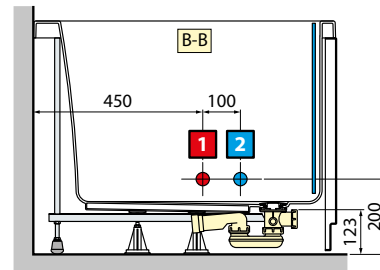

model	A	B	C	D	E	Capacity litres
160x70/80	1600	700	1140	860	800	250
170x70/80	1700	700	1235	850	800	265
180x75/85	1800	750	1345	860	850	305

WARNING!
It could be dangerous for pacemaker wearer

HYDRAULIC CHARACTERISTIC

6 Whirlpool jets
16 Airpool jets
Siphon connection 1 1/2"

ELECTRICAL CHARACTERISTIC

Tension: 220-230 V
Frequency: 50 Hz
Maximum power consumption: 950 W
Whirlpool: 550 W
Airpool: 400 W