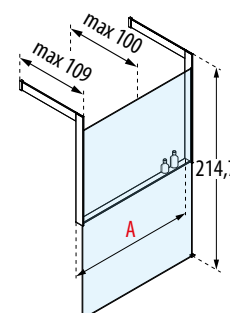

WITH STORAGE SHELF

Dimensions	Code	Glass	Profile			
			U	B	H	P R Q N Z
Actual size		1				
A		Clear	Matt white	Silver	Matt black	Brushed gold Brushed red gold Brushed bronze Brushed black chrome Brushed inox
114	KUADFC116PO-		19.125 SEK	21.135 SEK	23.520 SEK	27.885 SEK
134	KUADFC136PO-		20.220 SEK	22.320 SEK	24.795 SEK	29.445 SEK
154	KUADFC156PO-		21.135 SEK	23.325 SEK	25.905 SEK	30.720 SEK