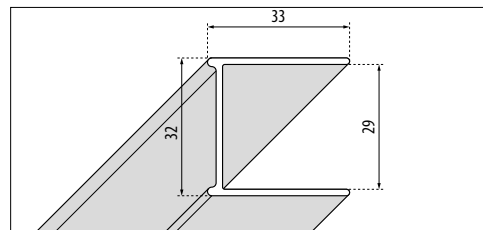

WALL
for N180 F lateral

HOW TO TAKE THE MEASUREMENTS

Take the measurements from wall to the external edge of the shower tray. Dimensions must be taken once the walls are finished and tiled, according to the above drawings.

Take the measurements from wall to wall at the bottom, at the top, in the middle and use the smallest. Dimensions must be taken once the walls are finished and tiled, according to the above drawings.