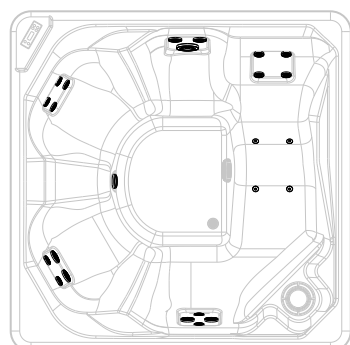

FEATURES	STANDARD	PLUS
whirlpool mini jets	4	6
whirlpool jets	19	28
Air settings	-	2
Chromolight	1	2
Headrest	-	●
Integrated audio system + Bluetooth	OPTIONAL	OPTIONAL
Wi-Fi module	OPTIONAL	OPTIONAL
UV purification system	●	●
Double speed pump	●	●
Heater 3 kW	●	●
Heat exchanger	OPTIONAL	OPTIONAL
Automatic filling	OPTIONAL	OPTIONAL
Skimmer cover	-	●

WI-FI MODULE	
Code	Price
DOMOWF	6.750 SEK

BATHTUB BOTTOM INSULATION KIT	
Code	Price
VXTHCOFV	5.625 SEK

PANEL INSULATION KIT		
Thermal insulation	Code	Price
Optional Extreme Thermal Kit	KBT2F2LVIXL	6.375 SEK

THERMAL COVER		
Thermal insulation	Code	Price
Summer coverage	VXTHCO-C2	19.500 SEK
Winter coverage	VXTHCOT-C2	25.500 SEK

STANDARD VERSION