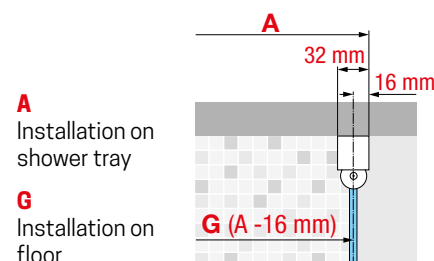

OPTIONAL

LOWER HORIZONTAL GASKET
FOR INSTALLATION WITHOUT LOWER SEALING PROFILE 100 CM

Code	Price
R55SPB8A01-TR	720 SEK