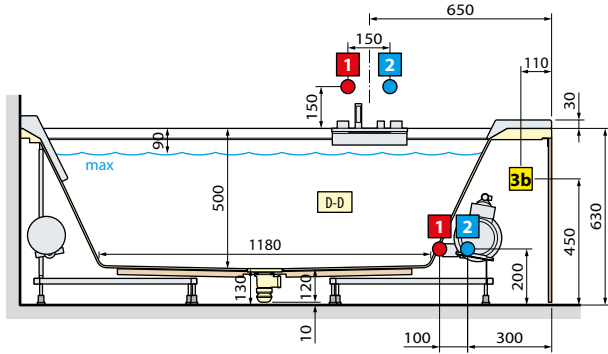

LEFT VERSION