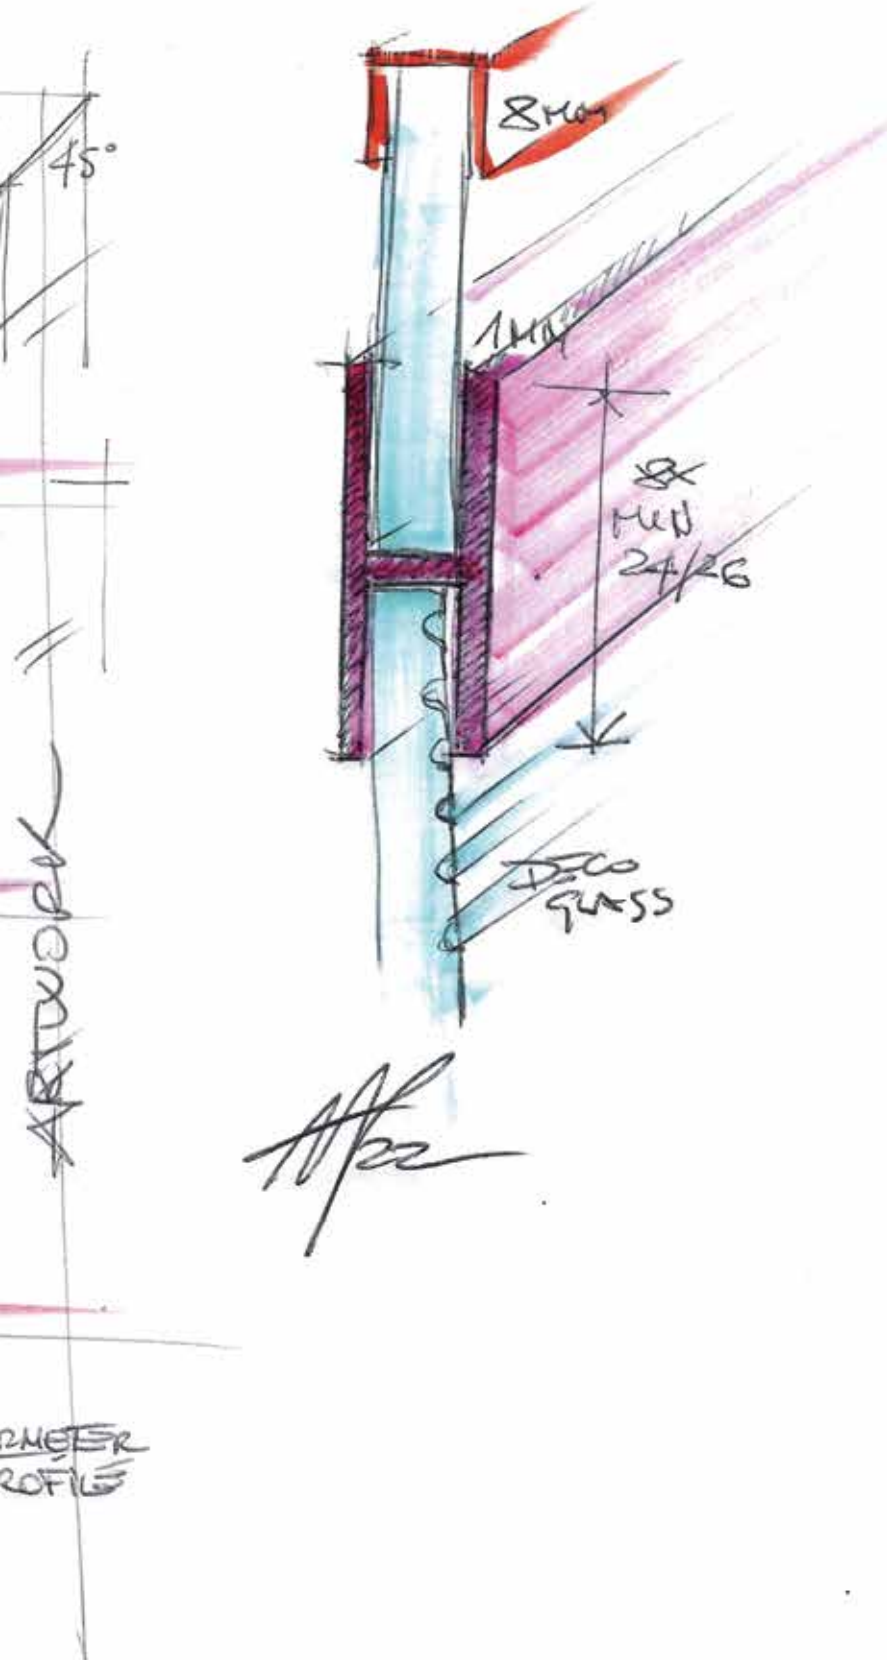

SHOWER SPACES

QUALITY
AND ELEGANCE
AT A SINGLE
GLANCE.

Design transforms to follow your style. Novellini Shower spaces fit elegantly into the most modern and appealing bathrooms, designed for those who want to break classic scheme and give life to their unique project without giving up functionality. The wide range of elements is configurable at own taste for essential and elegant walk-in combinations, with a unique visual impact.