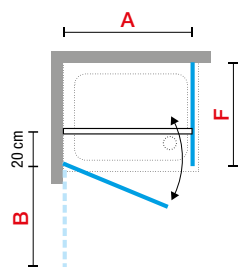

THE SPECIAL FIXED SCREEN HAS TO BE ORDERED IN THE SAME TOTAL HEIGHT AS THE DOOR. STANDARD SUPPORT BAR SUPPLIED 150 CM