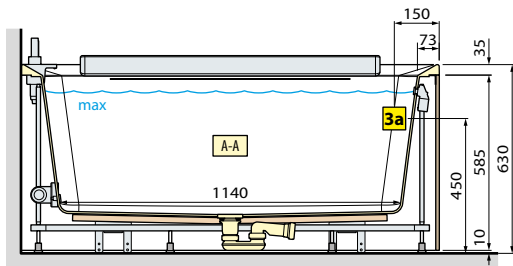

LEFT VERSION