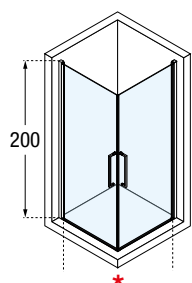

TO COMPLETE A CORNER ENTRY, ORDER 2 SIDES