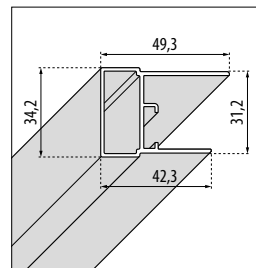

WALL
for all models

Height	Finishing	Code
2000	Matt white	P05BWMOST-U
	Silver	P05BWMOST-B
	Matt black	P05BWMOST-H
	Chrome	P05BWMOST-K
	Brushed inox	P05BWMOST-Z