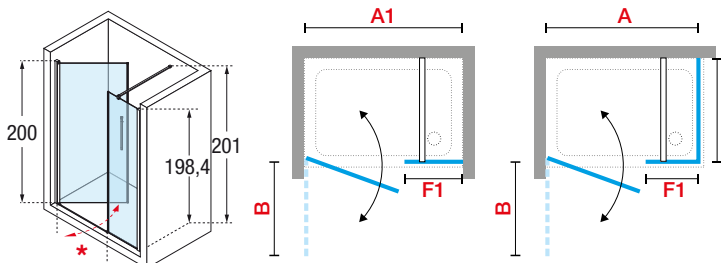

SPECIAL SIDE PANEL MUST BE ORDERED THE SAME HEIGHT AS THE DOOR. STANDARD SUPPORT BAR SUPPLIED 150 CM