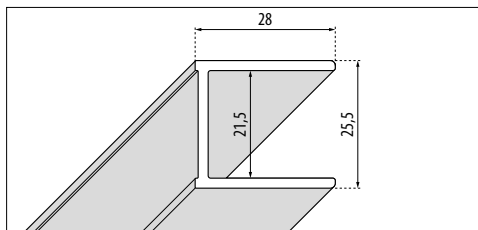

OVERALL DIMENSIONS FIXING PROFILES

WALL
for N180 1B - G - GFL