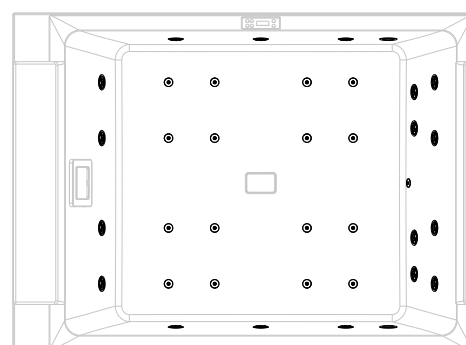

PLUS+NATURAL AIR VERSION