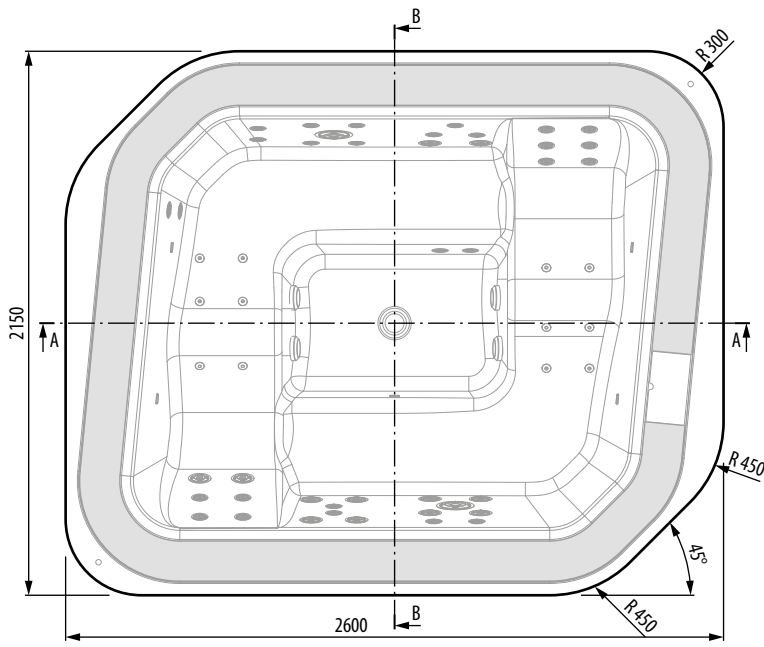

HYDRAULIC SPECIFICATIONS

average capacity 1690 litres
37 whirlpool
16 mini jet

ELECTRICAL SPECIFICATIONS

Power 230 V
Frequency 50 Hz
Max. power requirement 4500 W

MECHANICAL CHARACTERISTICS

Total area 4.85 m²
Total weight: 2620 kg
Bathtub+components mass 450 kg
Users mass (6 pers.) 80x6=480 kg
Specific load on support base 5290 N/m²