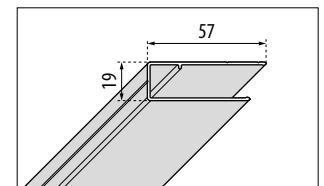

EXTENSION

Finishing	Code
White	P05BHST2-U
Silver	P05BHST2-B
Chrome	P05BHST2-K
Black	P05BHST2-H