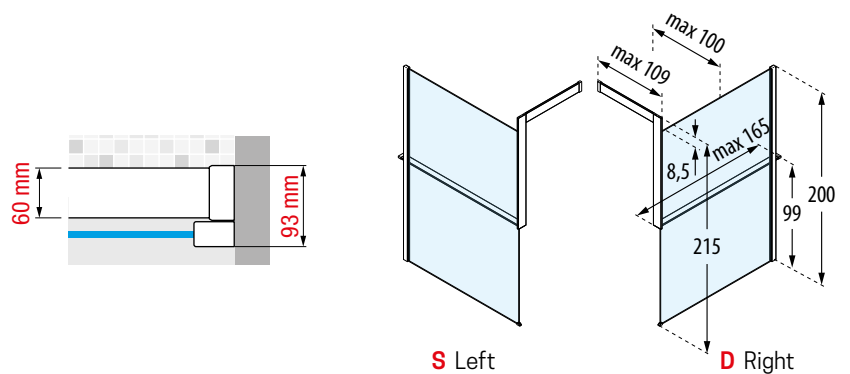

KUADRA H KIT FRAME

“FRAME KIT” INTERNAL BAR VERSION WITH SHELF HOLDER

TO BE ORDERED IN ADDITION TO A KUADRA H

Code	Installation		Select the finishing / price				
	Right	Left	U	B	H	Z	P R Q N
	D-	S-					
			Matt White	Silver	Matt Black	Brushed inox	Brushed gold Brushed red gold Brushed bronze Brushed black chrome
R80KUFRI10			8.535 SEK	9.450 SEK	10.500 SEK	11.565 SEK	12.450 SEK