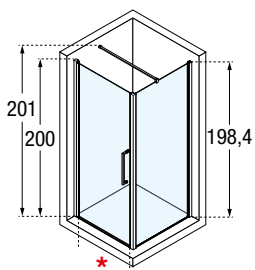

**SPECIAL SIDE PANEL MUST BE ORDERED THE SAME HEIGHT AS THE DOOR
STANDARD SUPPORT BAR SUPPLIED 150 CM**