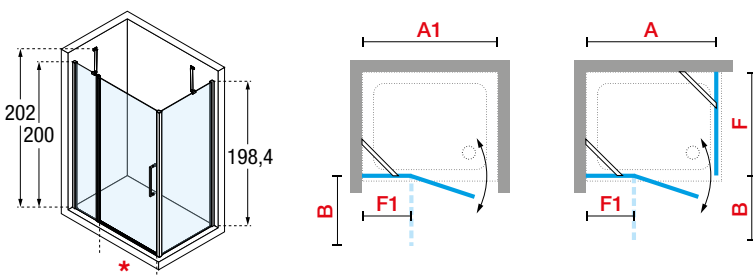

OPTIONAL

LOWER HORIZONTAL GASKET
FOR ASSEMBLY WITHOUT LOWER SEAL PROFILE

Code	Price
R55SPB8M01-TR	720 SEK