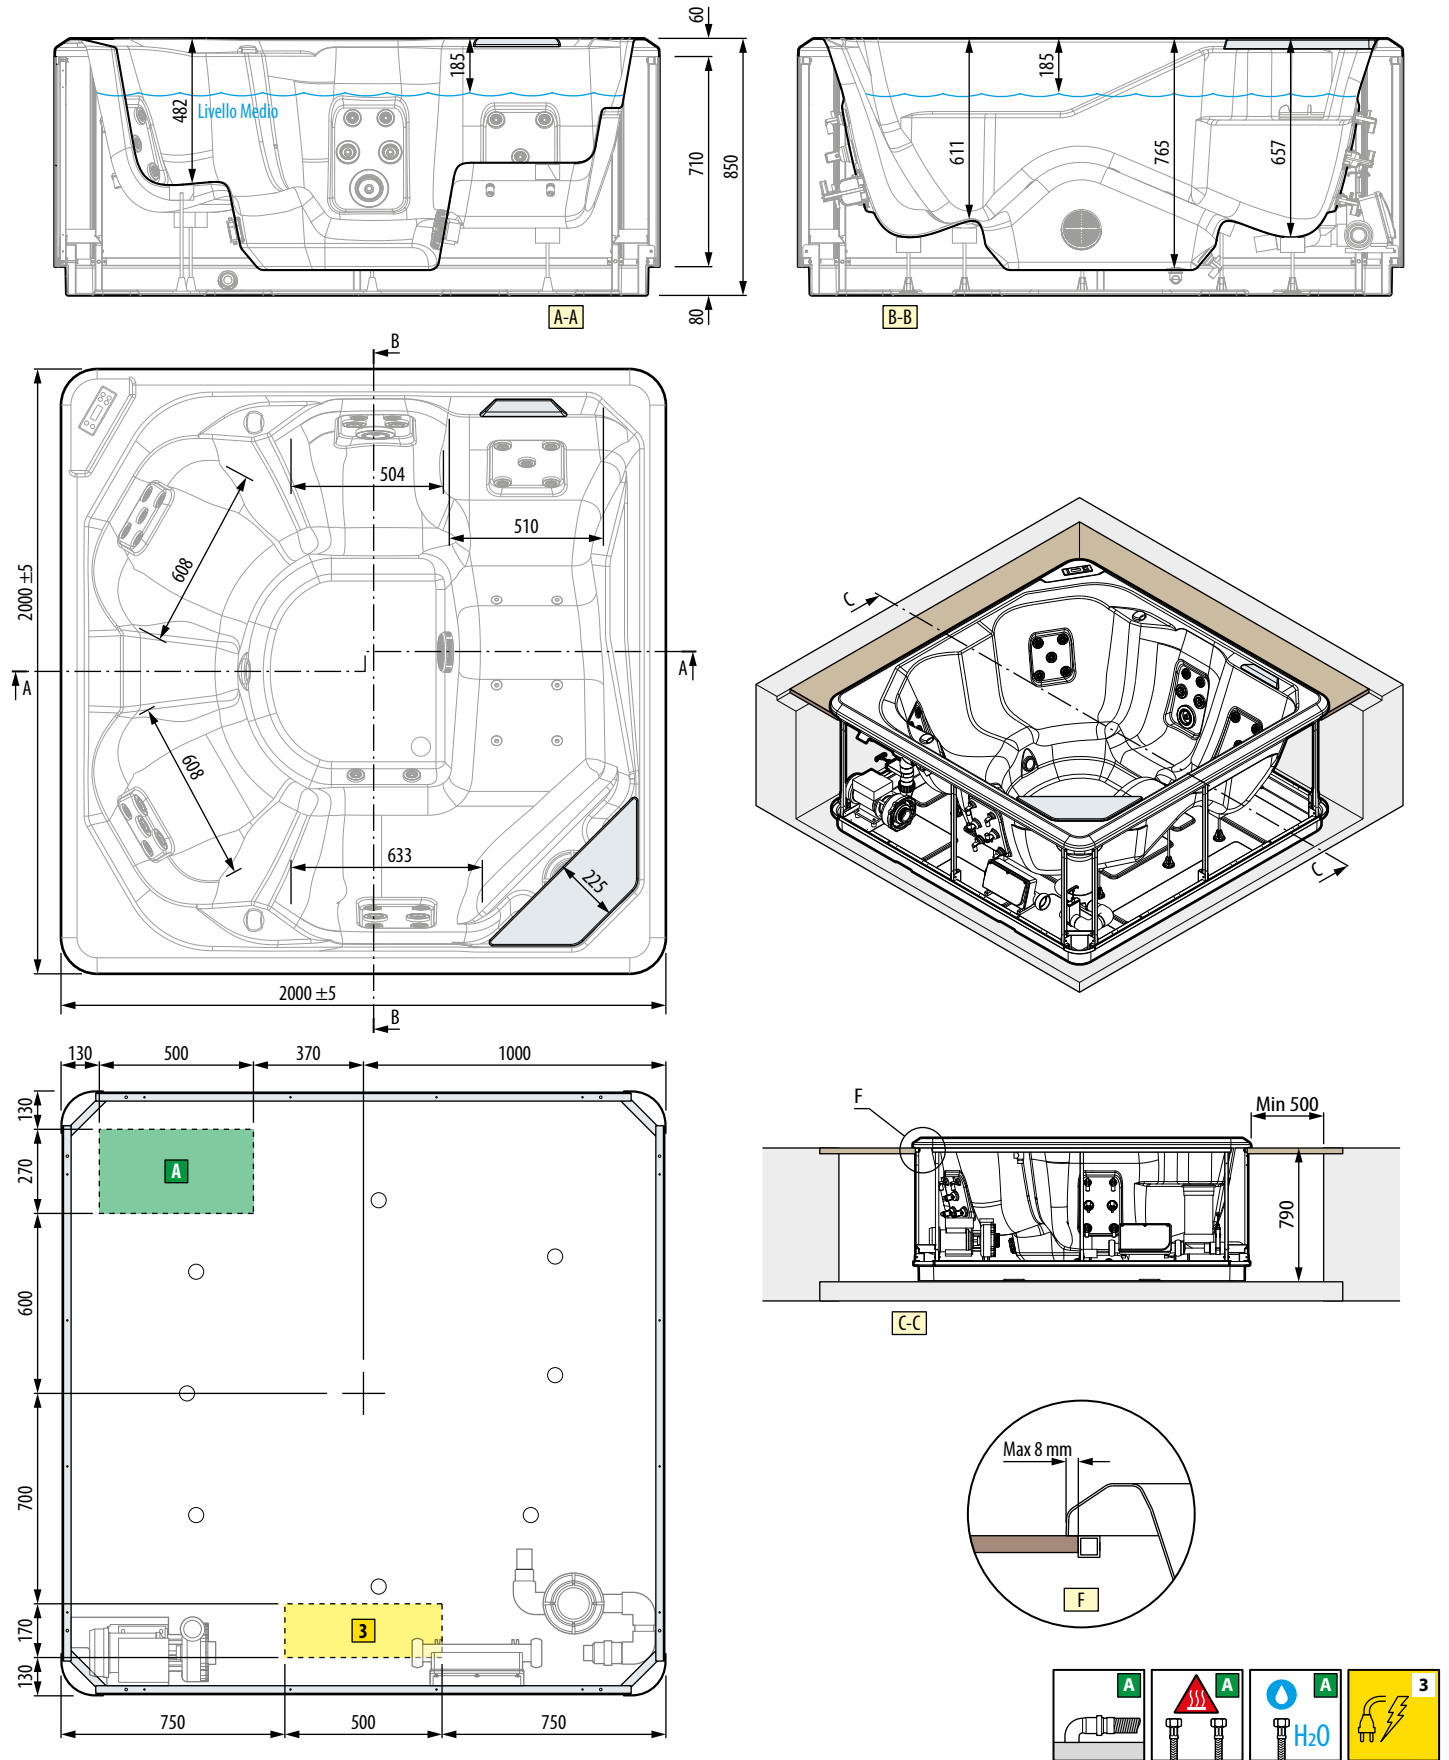

**MECHANICAL CHARACTERISTICS**

Total area 4.9 m<sup>2</sup>  
 Total weight: 2080 kg  
 Bathtub+components mass 440 kg  
 Users mass (6 pers.) 80x6=480 kg  
 Specific load on support base 4210 N/m<sup>2</sup>