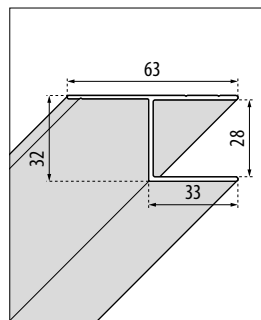

WALL (OPTIONAL)

Height	Finishing	Code
1984	White	P01Y2MOBSTL-U
	Silver	P01Y2MOBSTL-B
	Chrome	P01Y2MOBSTL-K
	Black	P01Y2MOBSTL-H
	Inox	P01Y2MOBSTL-Z
2000	White	P01Y2MOBSTL-U
	Silver	P01Y2MOBSTL-B
	Chrome	P01Y2MOBSTL-K
	Black	P01Y2MOBSTL-H
	Inox	P01Y2MOBSTL-Z