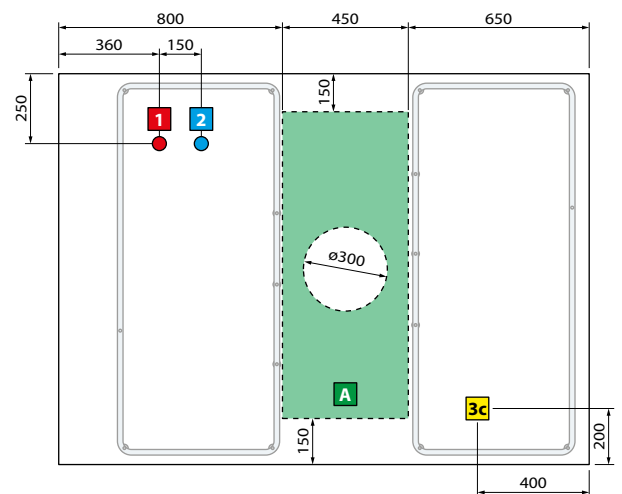

RIGHT VERSION

WARNING!
It could be dangerous for pacemaker wearer

Install a 30mA differential switch upstream of the appliance with a multiple-pole switch with a minimum contact opening ≥ 3 mm.