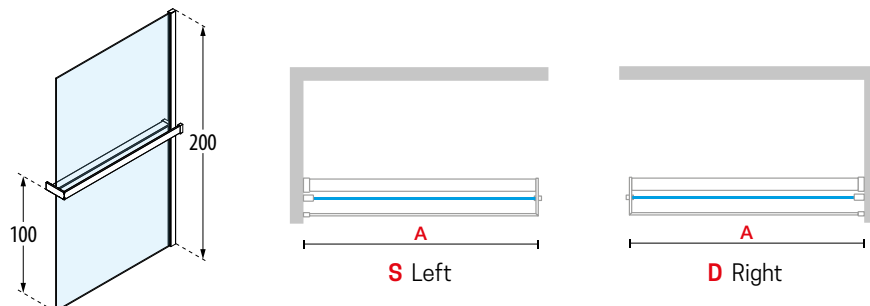

INSTALLATION WITHOUT SUPPORT BAR UP TO MAX. 120 CM

Construction of the Code: **Code** + **Left / Right** + **Glass** + **Profile** = Final product Code