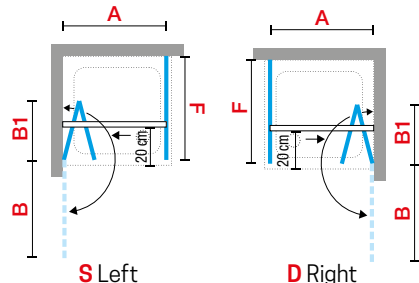

STANDARD SUPPORT BAR SUPPLIED 150 CM

OPTIONAL

LOWER HORIZONTAL GASKET
FOR ASSEMBLY WITHOUT LOWER SEAL PROFILE

Code	Price
R55SPB8A01-TR	720 SEK