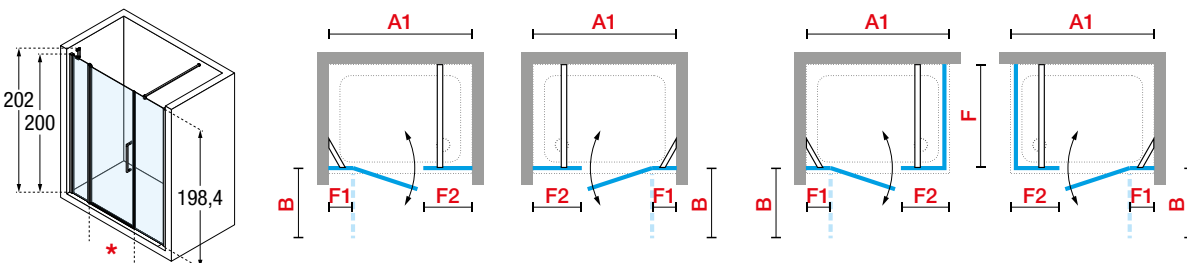

OPTIONAL

LOWER HORIZONTAL GASKET
FOR ASSEMBLY WITHOUT LOWER SEAL PROFILE

Code	Price
R55SPB8M01-TR	720 SEK