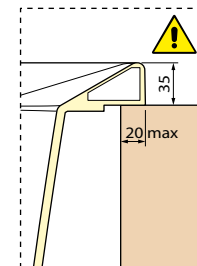

RIGHT VERSION

WARNING!
It could be dangerous for pacemaker wearer

Install a 30mA differential switch upstream of the appliance with a multiple-pole switch with a minimum contact opening ≥ 3 mm.