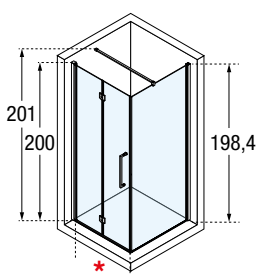

STANDARD SUPPORT BAR SUPPLIED 150 CM

OPTIONAL

LOWER HORIZONTAL GASKET
FOR ASSEMBLY WITHOUT LOWER SEAL PROFILE

Code	Price
R55SPB8A01-TR	720 SEK