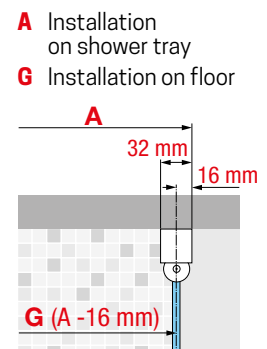

OPTIONAL

LOWER HORIZONTAL GASKET
FOR ASSEMBLY WITHOUT LOWER SEAL PROFILE

Code	Price
R55SPB8M01-TR	720 SEK