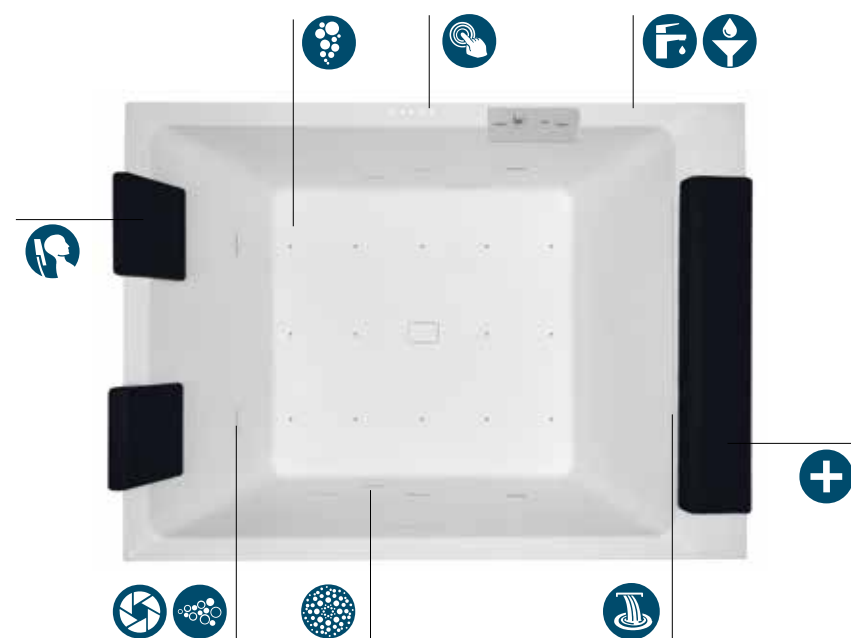

## DIVINA DUAL | FUNCTIONS AND EQUIPMENT (available depending on the model)

**Airpool massage (20 jets)** air-jet with manual on / off or sequential programm, for an **effective cellular stimulation**.