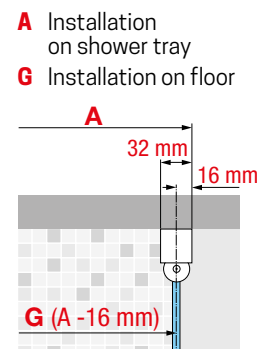

OPTIONAL

LOWER HORIZONTAL GASKET FOR ASSEMBLY WITHOUT LOWER SEAL PROFILE

Code	Price
R55SPB8M01-TR	720 SEK