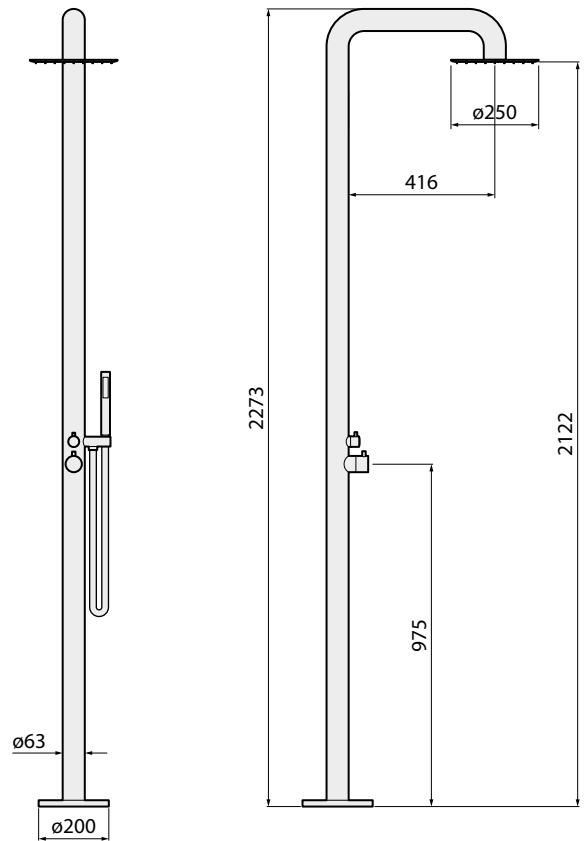

OUTDOOR SHOWER COLUMN

Brushed stainless steel shower column with built-in mechanical mixer and diverter, rain shower head and single-jet hand shower with anti-twisting hose

Code	Price
DOCDOS	36.750 SEK