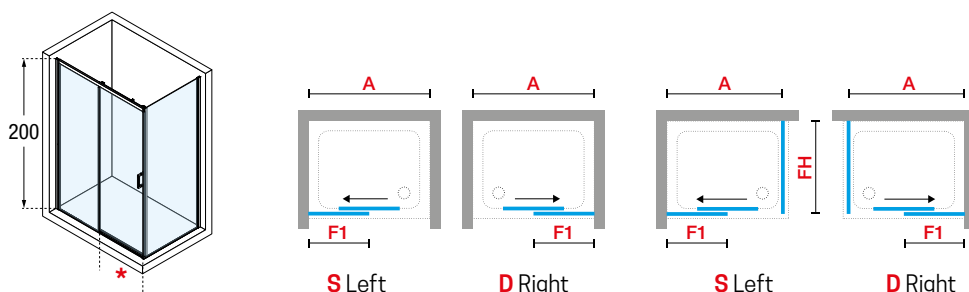

ZEPHYROS 2.0 PH+FH

CORNER SOLUTION, 1 SLIDING DOOR + 1 FIXED PANEL IN LINE + 1 SIDE PANEL

Dimensions			Code	Right	Left	Glass				Profile			
Actual size	Fixed panel	Access		D-	S-	1	4	11	91	U	B	K	H
A	F1	*				Clear	Satin	Niva	Strip print.	Matt White	Silver	Chrome	Matt Black

DOOR													
96↔99	48	39	ZEP2PH96	D-	S-					12.090 SEK	13.515 SEK	14.985 SEK	14.985 SEK
114↔117	57	48	ZEP2PH114	D-	S-					12.645 SEK	14.055 SEK	15.540 SEK	15.540 SEK
116↔119	58	49	ZEP2PH116	D-	S-					12.645 SEK	14.055 SEK	15.540 SEK	15.540 SEK
126↔129	63	54	ZEP2PH126	D-	S-		+ 615 SEK	+ 615 SEK	+ 615 SEK	13.470 SEK	14.925 SEK	16.380 SEK	16.380 SEK
136↔139	68	59	ZEP2PH136	D-	S-		+ 615 SEK	+ 615 SEK	+ 615 SEK	14.310 SEK	15.735 SEK	17.205 SEK	17.205 SEK
146↔149	73	64	ZEP2PH146	D-	S-					15.135 SEK	16.530 SEK	18.030 SEK	18.030 SEK
156↔159	78	69	ZEP2PH156	D-	S-					15.945 SEK	17.385 SEK	18.840 SEK	18.840 SEK
166↔169	83	74	ZEP2PH166	D-	S-					16.785 SEK	18.195 SEK	19.650 SEK	19.650 SEK
H 160↑200 L 96↔166		SPECIAL	ZEP2PHSP				+ 615 SEK	+ 615 SEK	-	19.980 SEK	21.840 SEK	23.895 SEK	23.895 SEK

SIDE PANEL													
67↔70	-	-	ZEP2FH67-							5.625 SEK	6.060 SEK	6.525 SEK	6.525 SEK
73↔76	-	-	ZEP2FH73-							5.730 SEK	6.165 SEK	6.615 SEK	6.615 SEK
77↔80	-	-	ZEP2FH77-				+ 615 SEK	+ 615 SEK	+ 615 SEK	5.835 SEK	6.285 SEK	6.735 SEK	6.735 SEK
87↔90	-	-	ZEP2FH87-				+ 615 SEK	+ 615 SEK	+ 615 SEK	6.285 SEK	6.735 SEK	7.215 SEK	7.215 SEK
97↔100	-	-	ZEP2FH97-							6.600 SEK	7.065 SEK	7.530 SEK	7.530 SEK
117↔120	-	-	ZEP2FH117-							6.705 SEK	7.200 SEK	7.650 SEK	7.650 SEK
H 160↑200 L 20↔117		SPECIAL	ZEP2FHSP				+ 615 SEK	+ 615 SEK	-	7.125 SEK	8.025 SEK	8.880 SEK	8.880 SEK