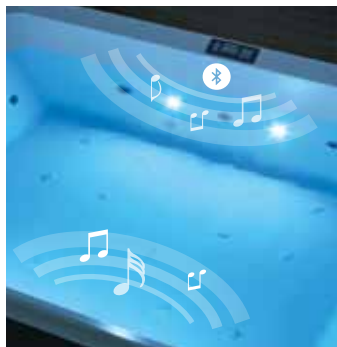

Chromolight and audio system