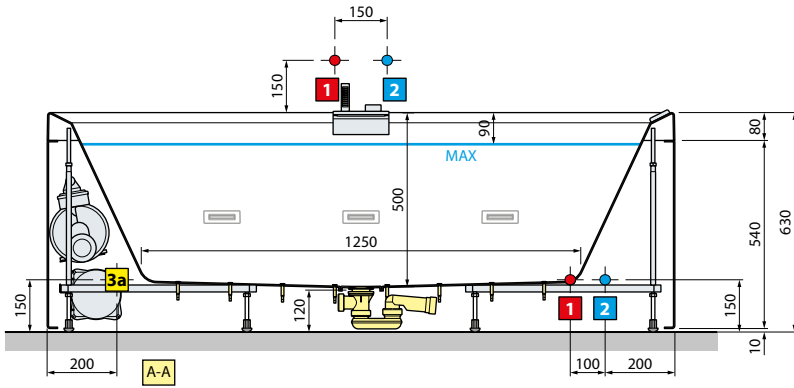

LEFT VERSION

RIGHT VERSION

Capacity litres

320

HYDRAULIC CHARACTERISTIC

16 Airpool jets
6 Whirlpool jets
Siphon connection 1 1/2"

ELECTRICAL CHARACTERISTIC

Tension: 220-230 V
Frequency: 50 Hz
Maximum power consumption:
Whirlpool: 900 W
Airpool: 400 W
Plus: 1300 W
Natural Air: 1050 W

Install a 30mA differential switch upstream of the appliance with a multiple-pole switch with a minimum contact opening ≥ 3 mm.