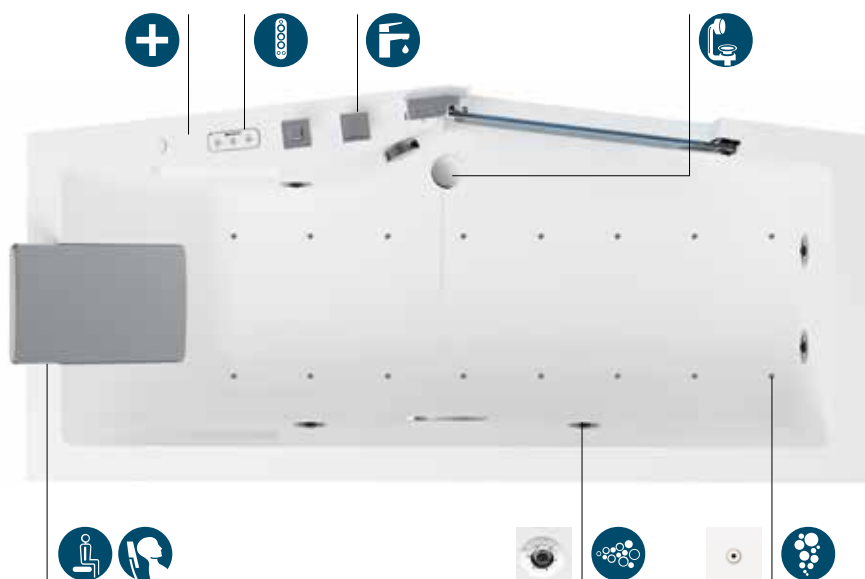

## IRIS | FUNCTIONS AND EQUIPMENT (available depending on the model)

**Airpool massage (16 jets)** air-jet with manual on / off or sequential programm, for an **effective cellular stimulation**.

**Body massage Whirlpool (6 jets)** air/water with adjustable time and intensity, manual or automatic to satisfy the need of wellness.