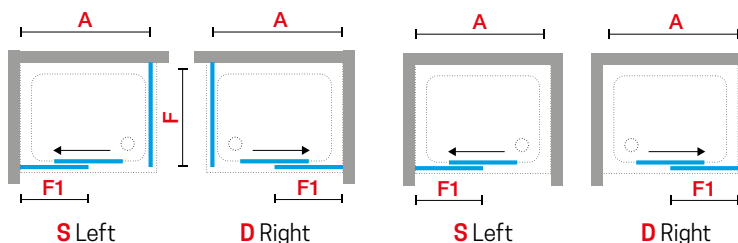

A Installation on shower tray

G Installation on floor