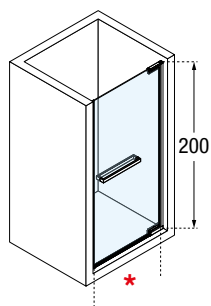

008

Construction of the Code:

Code + **Left/Right** + **Glass** + **Profile** = Final product Code