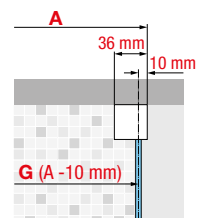

A Installation on shower tray
G Installation on floor