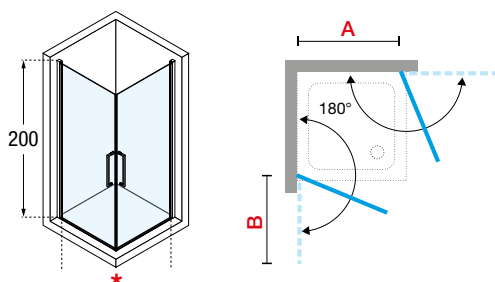

TO COMPLETE A CORNER ENTRY, ORDER 2 SIDES