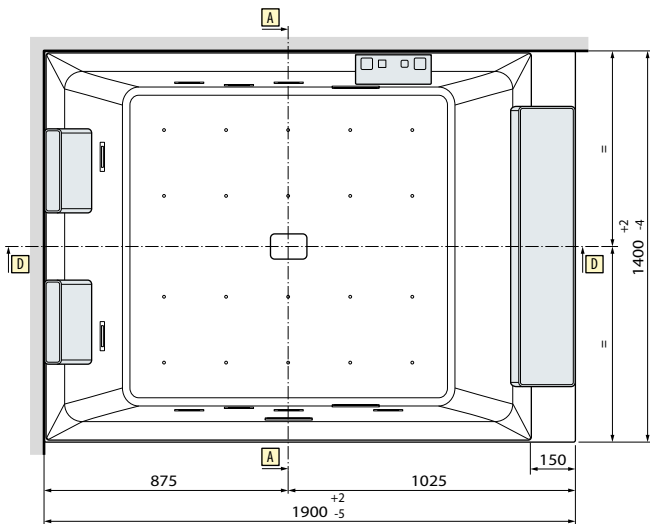

LEFT VERSION