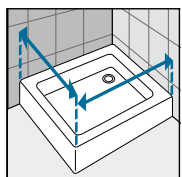

### HOW TO TAKE THE MEASUREMENTS

Take the measurements from wall to the external edge of the shower tray. Dimensions must be taken once the walls are finished and tiled, according to the above drawings.