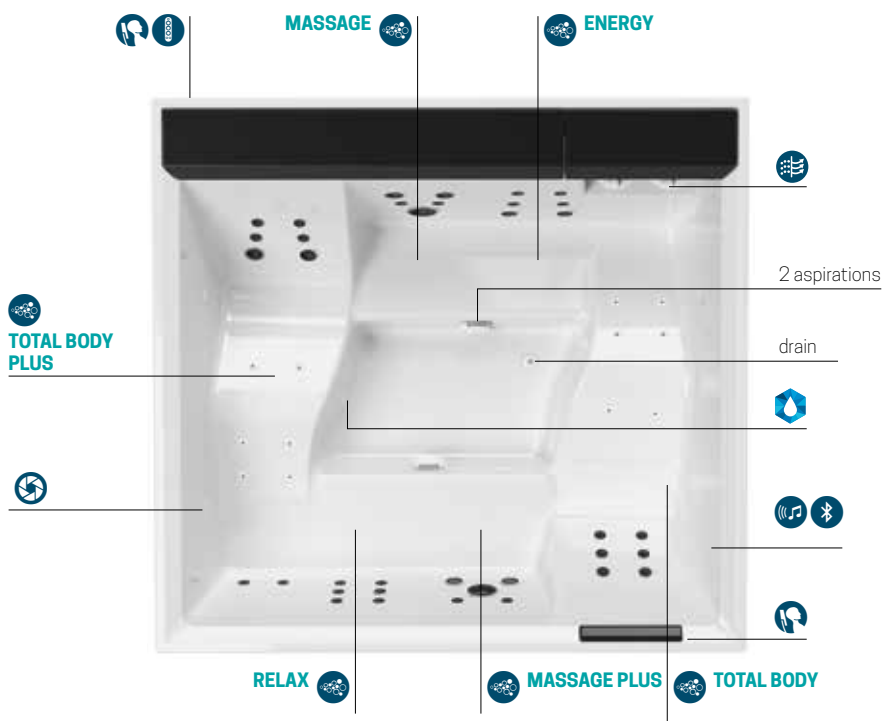

Airpool massage with manual on/off switch. For effective cell stimulation.

Whirlpool air/water body massage with manual or automatic time and intensity adjustment. To satisfy all wellness needs.

Water filter skimmer

Aquaclean UV+Ozone

4 Cromolight with 8 colour variations to activate the mind and excite the spirit.

Control panel

Headrest made of antibacterial material.

Seat with drain control

Bluetooth audio speakers
4 internal and 4 external