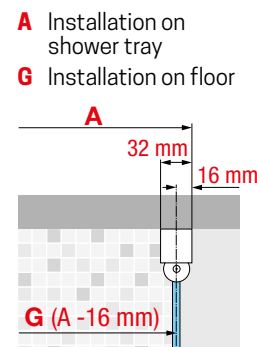

OPTIONAL

LOWER HORIZONTAL GASKET FOR ASSEMBLY WITHOUT LOWER SEAL PROFILE

Code	Price
R55SPB8M01-TR	720 SEK