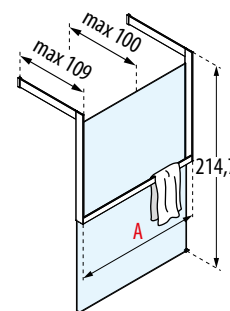

# KUADRA HF FRAME

WITH TOWEL HOLDER

Dimensions	Code	Glass	Profile					
			U	B	K	H	O M L	P R Q N Z
Actual size		1						
<b>A</b>		Clear	Matt white	Silver	Chrome	Matt black	Shiny gold Shiny red gold Shiny black chrome	Brushed gold Brushed red gold Brushed bronze Brushed black chrome Brushed inox
114	<b>KUADFC116PS-</b>		19.740 SEK	21.720 SEK	24.210 SEK	24.210 SEK	31.110 SEK	28.725 SEK
134	<b>KUADFC136PS-</b>		20.835 SEK	22.920 SEK	25.500 SEK	25.500 SEK	32.760 SEK	30.240 SEK
154	<b>KUADFC156PS-</b>		21.720 SEK	23.910 SEK	26.595 SEK	26.595 SEK	34.185 SEK	31.560 SEK