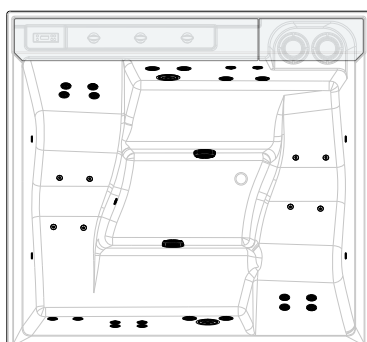

FEATURES	STANDARD	PLUS
whirlpool mini jets	8	16
whirlpool jets	24	36
4 White LED light	●	●
4 Chromolight	OPTIONAL	OPTIONAL
Headrest	-	●
Integrated audio system + Bluetooth	OPTIONAL	OPTIONAL
Wi-Fi module	OPTIONAL	OPTIONAL
Aquaclean purification system (UV+ozone)	OPTIONAL	OPTIONAL
UV purification system	●	●
Single speed pump	-	●
Double speed pump	●	●
Heater 3 kW	●	●
Heat exchanger	OPTIONAL	OPTIONAL
Automatic filling	OPTIONAL	OPTIONAL

WI-FI MODULE	
Code	Price
DOMOWF	6.750 SEK

BATHTUB BOTTOM INSULATION KIT	
Code	Price
DXXTHCOFV	6.750 SEK

PANEL INSULATION KIT	
Code	Price
KBT2F2LDOXXL	7.125 SEK

THERMAL COVER			
Thermal insulation	Code	Price	
		C1	C2
		Plenty Grey	Brown
Summer coverage	DXXTHCO-	23.250 SEK	23.250 SEK
Winter coverage	DXXTHCOT-	27.750 SEK	27.750 SEK

STANDARD VERSION