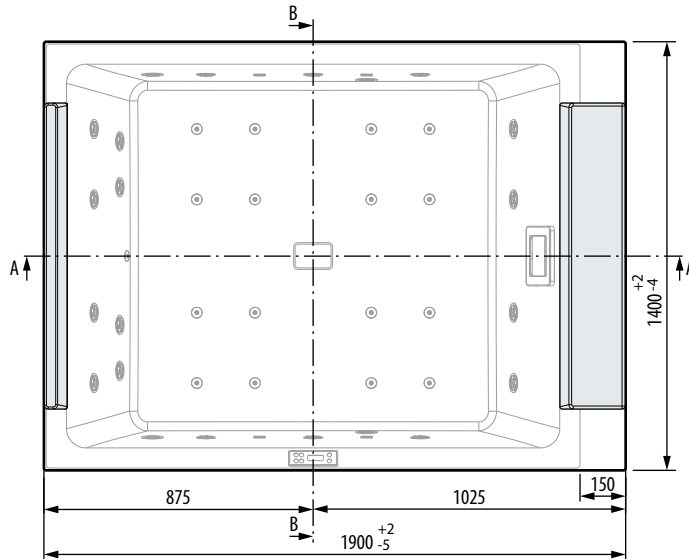

HYDRAULIC SPECIFICATIONS

maximum capacity 550 litres
18 side whirlpool jets
16 mini jets on the bottom
2 Natural Air jets

ELECTRICAL SPECIFICATIONS

Power 230 V
Frequency 50 Hz
Max heat absorption heater +
low-speed pump: 2400 W

MECHANICAL CHARACTERISTICS

Total area 2.66 m²
Total weight: 960 kg
Bathtub+components mass 250 kg
Users mass (2 pers.) 80+80 kg
Specific load on support base 3610 N/m²