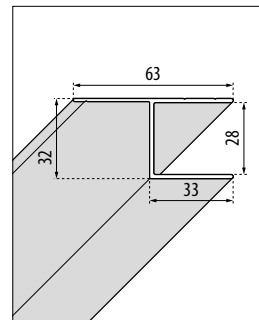

WALL (OPTIONAL)

Height	Finishing	Code
1984	White	P01Y2MOBSTL-U
	Silver	P01Y2MOBSTL-B
	Chrome	P01Y2MOBSTL-K
	Black	P01Y2MOBSTL-H
	Inox	P01Y2MOBSTL-Z
2000	White	P01Y2MOASTL-U
	Silver	P01Y2MOASTL-B
	Chrome	P01Y2MOASTL-K
	Black	P01Y2MOASTL-H
	Inox	P01Y2MOASTL-Z