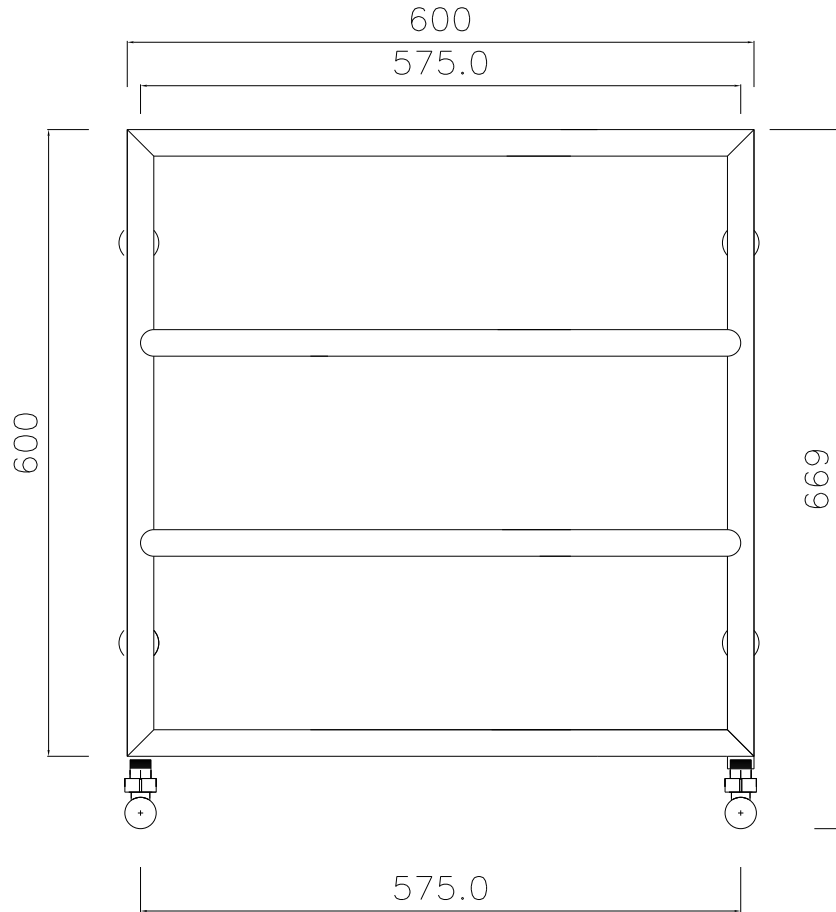

DO NOT SCALE

IF IN DOUBT ASK

THIRD ANGLE PROJECTION

THIS DRAWING AND DESIGN IS THE PROPERTY OF
BP Heating Ltd
AND MUST NOT BE USED FOR ANY PURPOSE
WHATSOEVER WITHOUT THEIR SPECIFIC WRITTEN CONSENT

Code	Width	Height	Btu's @ 50 c°	Watts @ 50°c
BPTR4/60C	600	600	540	158

ISSUE	DATE	SIGN	GENERAL TOLERANCES UNLESS OTHERWISE STATED		
			DECIMAL PLACES	IMPERIAL	METRIC
0	±	0.200"	±	5.0	
1	±	0.080"	±	2.0	

BP Heating Ltd

TITLE				
Troon 600mm x 600mm Code- BPTR4/60C				
NAME	DATE	SCALE	DRAWING No	
B. PARRY	27/10/2009		0063	
CHECKED				

FORMAT : A4