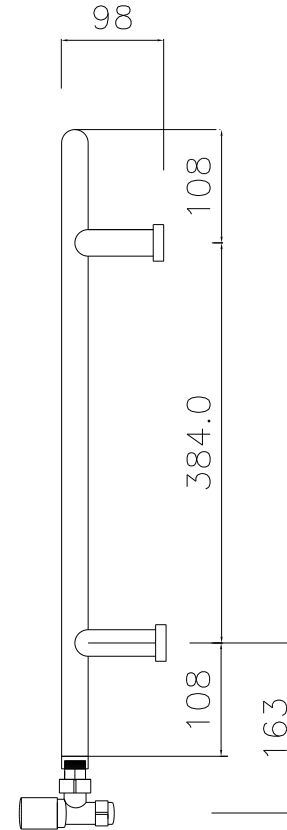

DO NOT SCALE

IF IN DOUBT ASK

THIRD ANGLE PROJECTION

THIS DRAWING AND DESIGN IS THE PROPERTY OF
BP Heating Ltd
AND MUST NOT BE USED FOR ANY PURPOSE
WHATSOEVER WITHOUT THEIR SPECIFIC WRITTEN CONSENT

Code	Width	Height	Btu's @ 50 c°	Watts @ 50°c
BPTR4/60C	600	600	540	158

ISSUE	DATE	SIGN	GENERAL TOLERANCES UNLESS OTHERWISE STATED		
			DECIMAL PLACES	IMPERIAL	METRIC
0	±	0.200"	±	5.0	
1	±	0.080"	±	2.0	

BP Heating Ltd

TITLE				
Troon 600mm x 600mm Code- BPTR4/60C				
NAME	DATE	SCALE	DRAWING No	
B. PARRY	27/10/2009		0063	
CHECKED				

FORMAT : A4