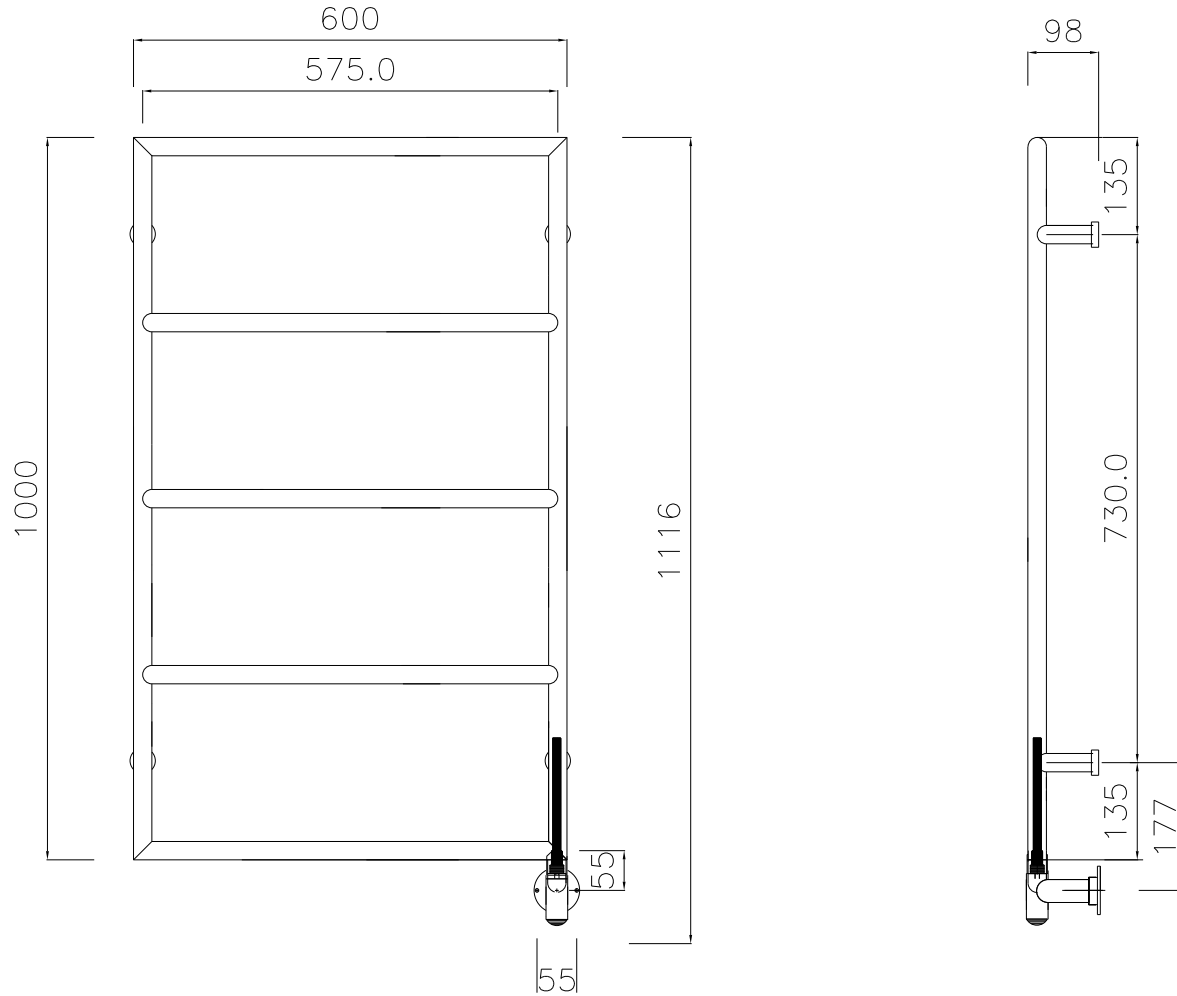

1

2

3

4

5

6

7

DO NOT SCALE

IF IN DOUBT ASK

THIRD ANGLE PROJECTION

THIS DRAWING AND DESIGN IS THE PROPERTY OF
BP Heating Ltd
AND MUST NOT BE USED FOR ANY PURPOSE
WHATSOEVER WITHOUT THEIR SPECIFIC WRITTEN CONSENT

Code	Width	Height	Temp Range	Element	Elec Supply
BOL60100EH	600	1000	35 - 47 c	100 Watt	230 Volts

FORMAT : A4

27/10/2009	B. Parry	ISSUE	DATE	SIGN	GENERAL TOLERANCES UNLESS OTHERWISE STATED		
					DECIMAL PLACES	IMPERIAL	METRIC
					0	+ 0.200"	+ 5.0
1	+ 0.080"	+ 2.0					

BP Heating Ltd

TITLE				
BOL60100EH				
DRAWN	NAME	DATE	SCALE	DRAWING No
CHECKED	B. PARRY	20/02/2015		0007 A

1

2

3

4

5

6

7