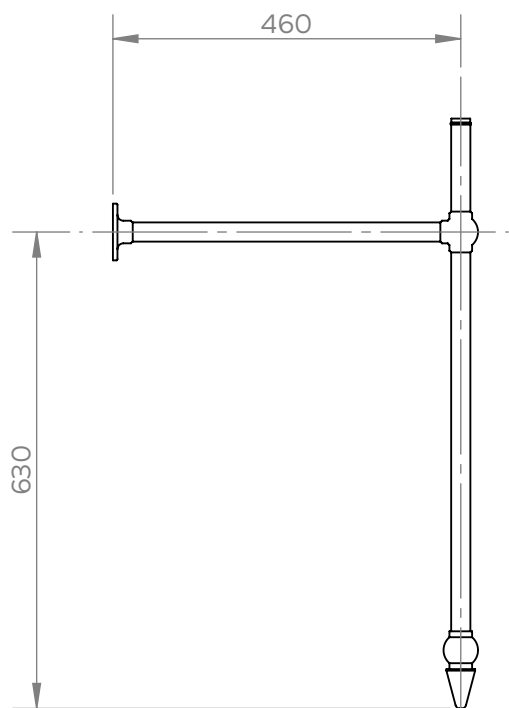

CLA070-CR

Height: 780mm
Width: 615mm
Depth: 483mm

Tube ϕ : 25.4mm
Pipe Centres: 540mm
Elec. element: N/A

Socketbruksgatan 3C
531 40
Lidköping

All dimensions in Millimetres

Manufactured from brass tube

Scale 1:10