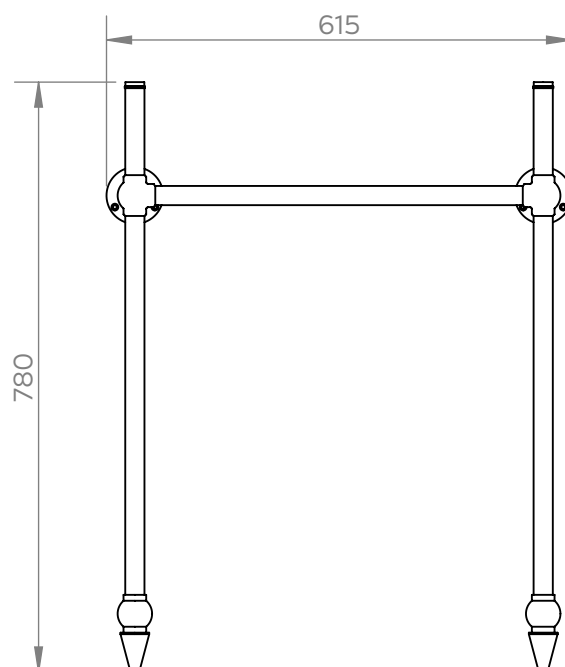

CLA070-CR

Height: 780mm
Width: 615mm
Depth: 483mm

Tube ϕ : 25.4mm
Pipe Centres: 540mm
Elec. element: N/A

Socketbruksgatan 3C
531 40
Lidköping

All dimensions in Millimetres

Manufactured from brass tube

Scale 1:10