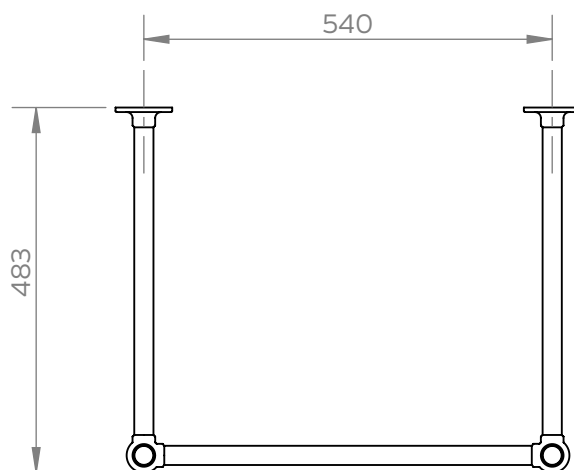

CLA070-CR

Height: 780mm
Width: 615mm
Depth: 483mm

Tube ϕ : 25.4mm
Pipe Centres: 540mm
Elec. element: N/A

Socketbruksgatan 3C
531 40
Lidköping

All dimensions in Millimetres

Manufactured from brass tube

Scale 1:10