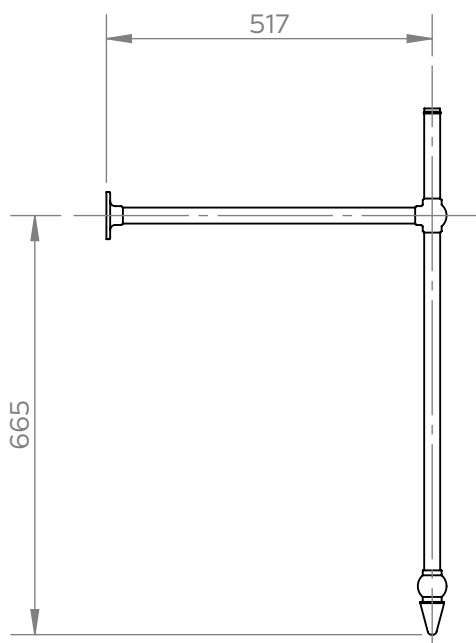

CLA095-CR

Height: 835mm
Width: 895mm
Depth: 540mm

Tube ϕ : 25.4mm
Pipe Centres: 820mm
Elec. element: N/A

Socketbruksgatan 3C
531 40
Lidköping

All dimensions in Millimetres

Manufactured from brass tube

Scale 1:12