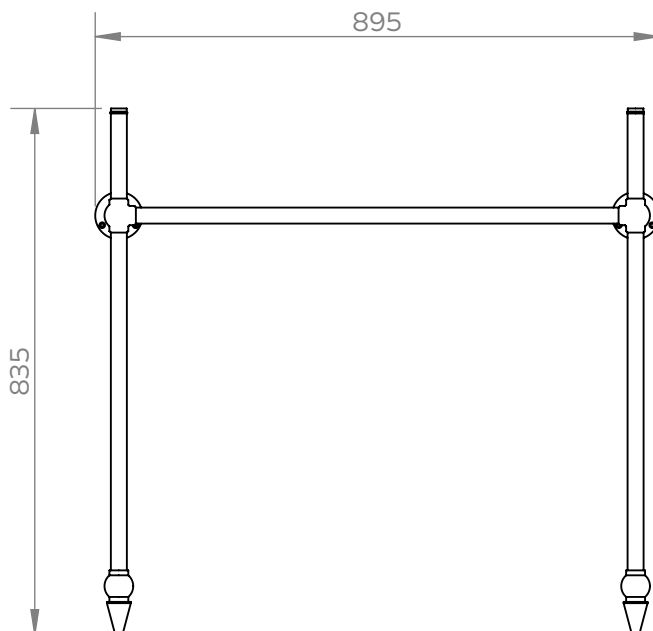

CLA095-CR

Height: 835mm
Width: 895mm
Depth: 540mm

Tube ϕ : 25.4mm
Pipe Centres: 820mm
Elec. element: N/A

Socketbruksgatan 3C
531 40
Lidköping

All dimensions in Millimetres

Manufactured from brass tube

Scale 1:12