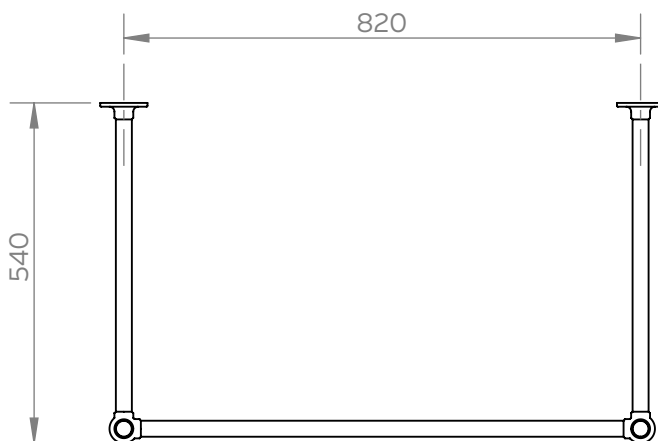

CLA095-CR

Height: 835mm
Width: 895mm
Depth: 540mm

Tube ϕ : 25.4mm
Pipe Centres: 820mm
Elec. element: N/A

Socketbruksgatan 3C
531 40
Lidköping

All dimensions in Millimetres

Manufactured from brass tube

Scale 1:12