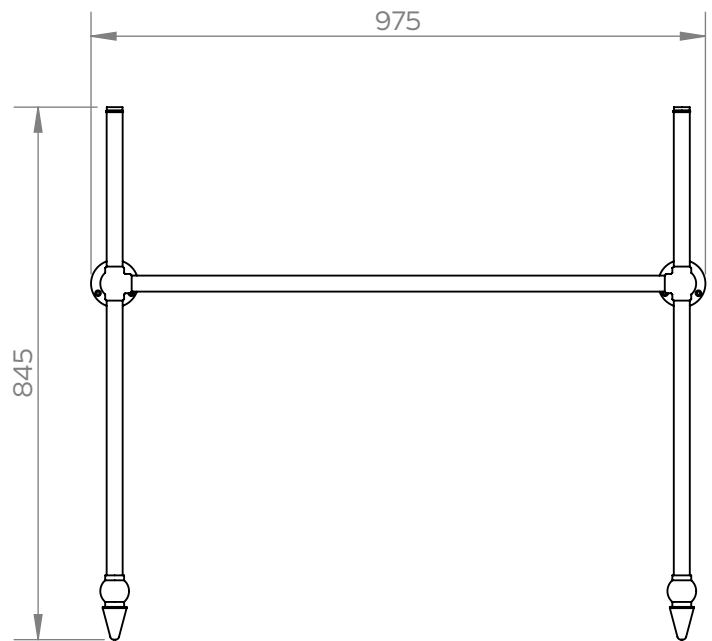

CLA112-CR

Height: 845mm
Width: 975mm
Depth: 533mm

Tube ϕ : 25.4mm
Pipe Centres: 900mm
Elec. element: N/A

Socketbruksgatan 3C
531 40
Lidköping

All dimensions in Millimetres

Manufactured from brass tube

Scale 1:12