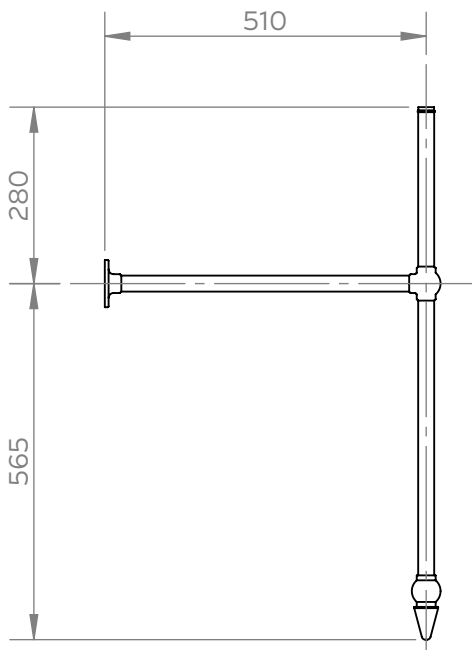

CLA112-CR

Height: 845mm
Width: 975mm
Depth: 533mm

Tube ϕ : 25.4mm
Pipe Centres: 900mm
Elec. element: N/A

Socketbruksgatan 3C
531 40
Lidköping

All dimensions in Millimetres

Manufactured from brass tube

Scale 1:12