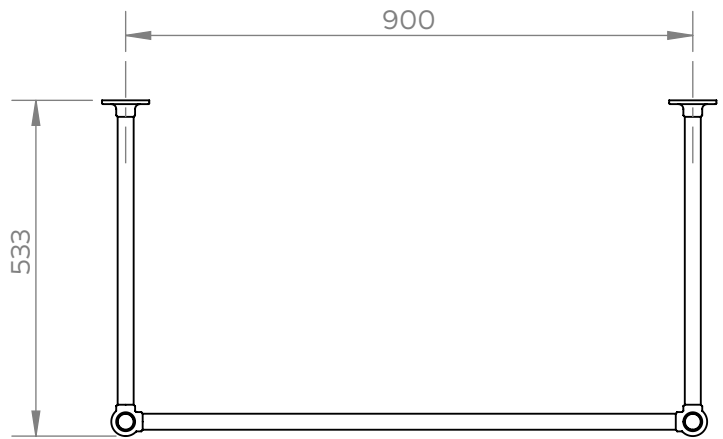

CLA112-CR

Height: 845mm
Width: 975mm
Depth: 533mm

Tube ϕ : 25.4mm
Pipe Centres: 900mm
Elec. element: N/A

Socketbruksgatan 3C
531 40
Lidköping

All dimensions in Millimetres

Manufactured from brass tube

Scale 1:12