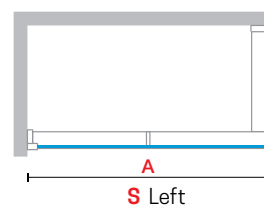

Close-up of system used to rest on the shower tray. Available in black or white