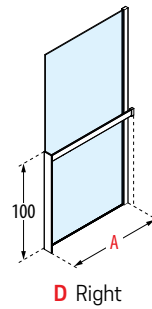

OPTIONAL

KUADRA H FRAME TOWEL HOLDER

EXTERNAL TOWEL HOLDER
FLOOR MOUNTING ONLY

Dimensions Actual size	Code	Installation		Profile			
		Right	Left	U	B	K	H
A		D-	S-				
117	R90AKFBPS	D-	S-	Matt White	Silver	Chrome	Matt Black
157	R90AKFBPS16	D-	S-				

OPTIONAL

KUADRA H FRAME SHELF

STORAGE SHELF

Dimensions Actual size	Code	Installation		Profile		
		Right	Left	U	B	H
A		D-	S-			
117	R90AKFBPO	D-	S-	Matt White	Silver	Matt Black
157	R90AKFBPO16	D-	S-			

Close-up of system used to rest on the shower tray. Available in black or white

IN STOCK UK

(Other products)
Please check availability