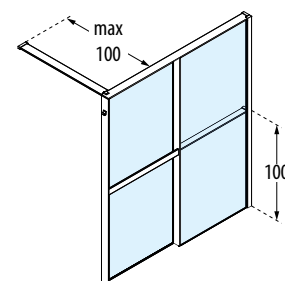

## PROFILE COLOURS

Matt White  
code U

Silver  
code B

Matt Black  
code H

Dimensions	Code	Installation		Glass	Profile		
		Right	Left		U	B	H
Actual size		D-	S-	1	U	B	H
<b>A</b>				Clear	Matt White	Silver	Matt Black