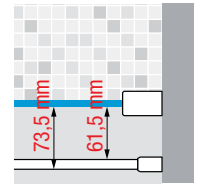

OPTIONAL

KUADRA H FRAME TOWEL HOLDER

EXTERNAL TOWEL HOLDER
FLOOR MOUNTING ONLY

Dimensions Actual size	Code	Installation		Profile			
		Right	Left	U	B	K	H
A		D-	S-				
117	R90AKFBPS	D-	S-	Matt White	Silver	Chrome	Matt Black
157	R90AKFBPS16	D-	S-				

OPTIONAL

KUADRA H FRAME SHELF

STORAGE SHELF

Dimensions Actual size	Code	Installation		Profile		
		Right	Left	U	B	H
A		D-	S-			
117	R90AKFBPO	D-	S-	Matt White	Silver	Matt Black
157	R90AKFBPO16	D-	S-			

Close-up of system used to rest on the shower tray. Available in black or white

IN STOCK UK

(Other products)
Please check availability