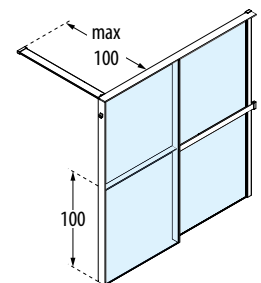

## PROFILE COLOURS

Matt White  
code U

Silver  
code B

Matt Black  
code H

Dimensions	Code	Installation		Glass	Profile		
		Right	Left		U	B	H
Actual size		D-	S-	1	U	B	H
<b>A</b>				Clear	Matt White	Silver	Matt Black