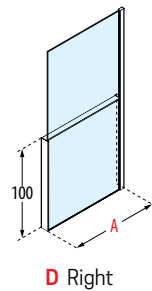

Close-up of system used to rest on the shower tray. Available in black or white