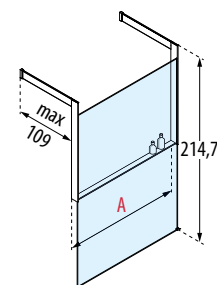

KUADRA HF FRAME

WITH STORAGE SHELF

Dimensions	Code	Glass	Profile		
Actual size		1	U	B	H
A		Clear	Matt White	Silver	Matt Black
114	KUADFC116PO-				
134	KUADFC136PO-				
154	KUADFC156PO-