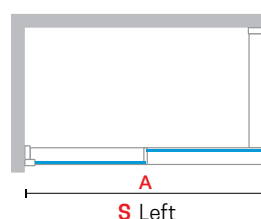

ENTRY SIDE TOWEL HOLDER - STORAGE SHELF ENTRY SIDE TOWEL HOLDER - STORAGE SHELF

134↔137	KUADHWZPS0140	D-	S-			
144↔147	KUADHWZPS0150	D-	S-			
154↔157	KUADHWZPS0160	D-	S-			
164↔167	KUADHWZPS0170	D-	S-			
174↔177	KUADHWZPS0180	D-	S-			
194↔197	KUADHWZPS0200	D-	S-			
214↔217	KUADHWZPS0220	D-	S-