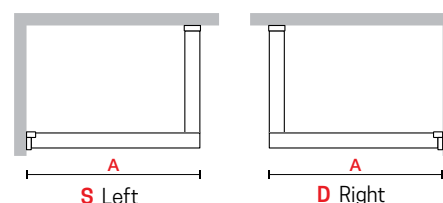

Close-up of system used to rest on the shower tray. Available in black or white