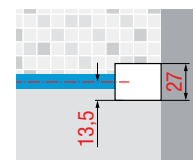

ENTRY SIDE STORAGE SHELF - TOWEL HOLDER

134↔137	KUADHWZPOS140	D-	S-				
144↔147	KUADHWZPOS150	D-	S-				
154↔157	KUADHWZPOS160	D-	S-				
164↔167	KUADHWZPOS170	D-	S-				
174↔177	KUADHWZPOS180	D-	S-				
194↔197	KUADHWZPOS200	D-	S-				
214↔217	KUADHWZPOS220	D-	S-