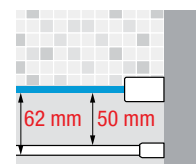

ENTRY SIDE STORAGE SHELF - TOWEL HOLDER

134↔137	KUADHWZPOS140	D-	S-				
144↔147	KUADHWZPOS150	D-	S-				
154↔157	KUADHWZPOS160	D-	S-				
164↔167	KUADHWZPOS170	D-	S-				
174↔177	KUADHWZPOS180	D-	S-				
194↔197	KUADHWZPOS200	D-	S-				
214↔217	KUADHWZPOS220	D-	S-