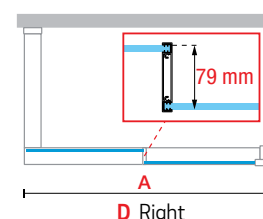

ENTRY SIDE TOWEL HOLDER - STORAGE SHELF ENTRY SIDE TOWEL HOLDER - STORAGE SHELF

134↔137	KUADHWZPS0140	D-	S-			
144↔147	KUADHWZPS0150	D-	S-			
154↔157	KUADHWZPS0160	D-	S-			
164↔167	KUADHWZPS0170	D-	S-			
174↔177	KUADHWZPS0180	D-	S-			
194↔197	KUADHWZPS0200	D-	S-			
214↔217	KUADHWZPS0220	D-	S-