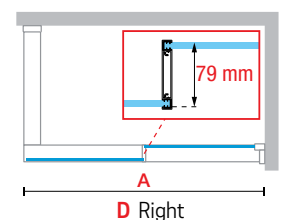

ENTRY SIDE STORAGE SHELF - TOWEL HOLDER

134↔137	KUADHWZPOS140	D-	S-				
144↔147	KUADHWZPOS150	D-	S-				
154↔157	KUADHWZPOS160	D-	S-				
164↔167	KUADHWZPOS170	D-	S-				
174↔177	KUADHWZPOS180	D-	S-				
194↔197	KUADHWZPOS200	D-	S-				
214↔217	KUADHWZPOS220	D-	S-