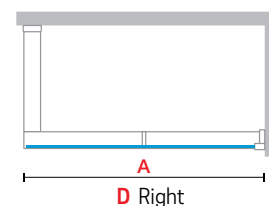

Close-up of system used to rest on the shower tray. Available in black or white