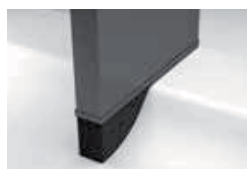

Close-up of system used to rest on the shower tray. Available in black or white

Construction of the code **Code** + **Right/Left** + **Glass** + **Profile** = Final product code

**IN STOCK UK**

(Other products)  
Please check availability