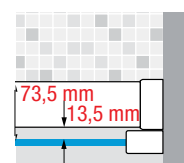

ENTRY SIDE TOWEL HOLDER - STORAGE SHELF ENTRY SIDE TOWEL HOLDER - STORAGE SHELF

134↔137	KUADHWZPS0140	D-	S-			
144↔147	KUADHWZPS0150	D-	S-			
154↔157	KUADHWZPS0160	D-	S-			
164↔167	KUADHWZPS0170	D-	S-			
174↔177	KUADHWZPS0180	D-	S-			
194↔197	KUADHWZPS0200	D-	S-			
214↔217	KUADHWZPS0220	D-	S-