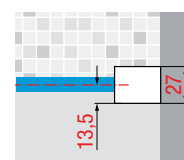

ENTRY SIDE TOWEL HOLDER - STORAGE SHELF ENTRY SIDE TOWEL HOLDER - STORAGE SHELF

134↔137	KUADHWZPS0140	D-	S-			
144↔147	KUADHWZPS0150	D-	S-			
154↔157	KUADHWZPS0160	D-	S-			
164↔167	KUADHWZPS0170	D-	S-			
174↔177	KUADHWZPS0180	D-	S-			
194↔197	KUADHWZPS0200	D-	S-			
214↔217	KUADHWZPS0220	D-	S-