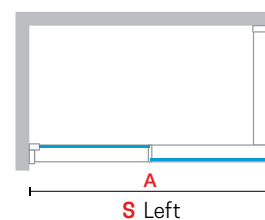

ENTRY SIDE STORAGE SHELF - TOWEL HOLDER

134↔137	KUADHWZPOS140	D-	S-				
144↔147	KUADHWZPOS150	D-	S-				
154↔157	KUADHWZPOS160	D-	S-				
164↔167	KUADHWZPOS170	D-	S-				
174↔177	KUADHWZPOS180	D-	S-				
194↔197	KUADHWZPOS200	D-	S-				
214↔217	KUADHWZPOS220	D-	S-