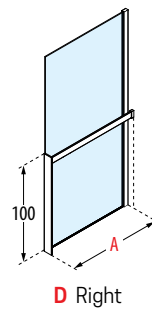

THE PROFILE CAN BE CUSTOM CUT TO FIT THE AVAILABLE SPACE

KUADRA HN FRAME easily adapts to niche solutions as well. The wall profile element adds an extra touch to the shower space; perfect if you prefer a minimalist colour scheme and layout.

KUADRA **HN FRAME**

OPTIONAL

KUADRA H FRAME TOWEL HOLDER

EXTERNAL TOWEL HOLDER
FLOOR MOUNTING ONLY

Dimensions	Code	Installation		Profile			
		Right	Left	U	B	K	H
Actual size		D-	S-				
		D-	S-				

A				Matt White	Silver	Chrome	Matt Black
117	R90AKFBPS	D-	S-				
157	R90AKFBPS16	D-	S-				

D Right

S Left

OPTIONAL

KUADRA H FRAME SHELF

STORAGE SHELF

Dimensions	Code	Installation		Profile		
		Right	Left	U	B	H
Actual size		D-	S-			
		D-	S-			

A				Matt White	Silver	Matt Black
117	R90AKFBPO	D-	S-			
157	R90AKFBPO16	D-	S-			

D Right

S Left

Close-up of system used to rest on the shower tray. Available in black or white