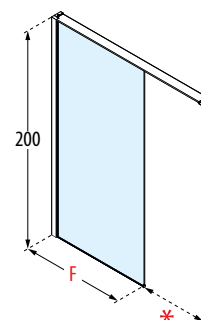

KUADRA HN FRAME

FIXED WALL IN NICHE VERSION

200 cm

8 mm

3 cm

GLASS FINISHES

Clear
code 1

PROFILE FINISHES

Matt White
code U

Silver
code B

Chrome
code K

Matt Black
code H

Dimensions				Code	Installation		Glass	Profile				
Actual size	Front panel	Access	Shower tray size		Right	Left		1	U	B	K	H
A	F	*	AxB ± 2 mm		D-	S-						
117↔120	57	63	120	KUADHN120	D-	S-	Clear	Matt White	Silver	Chrome	Matt Black	
137↔140	77	63	140	KUADHN140	D-	S-						
147↔150	87	63	150	KUADHN150	D-	S-						
157↔160	97	63	160	KUADHN160	D-	S-						
167↔170	107	63	170	KUADHN170	D-	S-						
177↔180	117	63	180	KUADHN180	D-	S-						

THE PROFILE CAN BE CUSTOM CUT TO FIT THE AVAILABLE SPACE

KUADRA HN FRAME easily adapts to niche solutions as well. The wall profile element adds an extra touch to the shower space; perfect if you prefer a minimalist colour scheme and layout.