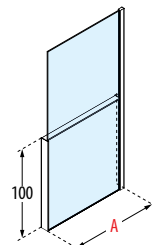

THE PROFILE CAN BE CUSTOM CUT TO FIT THE AVAILABLE SPACE

KUADRA HN FRAME easily adapts to niche solutions as well. The wall profile element adds an extra touch to the shower space; perfect if you prefer a minimalist colour scheme and layout.

KUADRA **HN FRAME**

OPTIONAL

KUADRA H FRAME TOWEL HOLDER

EXTERNAL TOWEL HOLDER
FLOOR MOUNTING ONLY

Dimensions	Code	Installation		Profile			
		Right	Left	U	B	K	H
Actual size		D-	S-				
		D-	S-				

A				Matt White	Silver	Chrome	Matt Black
117	R90AKFBPS	D-	S-				
157	R90AKFBPS16	D-	S-				

D Right

S Left

OPTIONAL

KUADRA H FRAME SHELF

STORAGE SHELF

Dimensions	Code	Installation		Profile		
		Right	Left	U	B	H
Actual size		D-	S-			
		D-	S-			

A				Matt White	Silver	Matt Black
117	R90AKFBPO	D-	S-			
157	R90AKFBPO16	D-	S-			

D Right

S Left

Close-up of system used to rest on the shower tray. Available in black or white