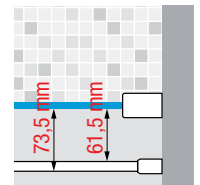

Matt White
code U

Silver
code B

Chrome
code K

Matt Black
code H

Dimensions				Code	Installation		Glass	Profile				
Actual size	Front panel	Access	Shower tray size		Right	Left		1	U	B	K	H
A	F	*	AxB ± 2 mm		D-	S-						
117↔120	57	63	120	KUADHN120	D-	S-	Clear	Matt White	Silver	Chrome	Matt Black	
137↔140	77	63	140	KUADHN140	D-	S-						
147↔150	87	63	150	KUADHN150	D-	S-						
157↔160	97	63	160	KUADHN160	D-	S-						
167↔170	107	63	170	KUADHN170	D-	S-						
177↔180	117	63	180	KUADHN180	D-	S-						

KUADRA **HN FRAME**

OPTIONAL

KUADRA H FRAME TOWEL HOLDER

EXTERNAL TOWEL HOLDER
FLOOR MOUNTING ONLY

Dimensions	Code	Installation		Profile			
		Right	Left	U	B	K	H
Actual size		D-	S-				
		D-	S-				

A				Matt White	Silver	Chrome	Matt Black
117	R90AKFBPS	D-	S-				
157	R90AKFBPS16	D-	S-				

D Right

S Left

OPTIONAL

KUADRA H FRAME SHELF

STORAGE SHELF

Dimensions	Code	Installation		Profile		
		Right	Left	U	B	H
Actual size		D-	S-			
		D-	S-			

A				Matt White	Silver	Matt Black
117	R90AKFBPO	D-	S-			
157	R90AKFBPO16	D-	S-			

D Right

S Left

Close-up of system used to rest on the shower tray. Available in black or white