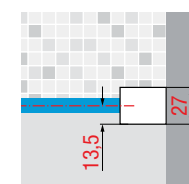

KUADRA HN FRAME

FIXED WALL IN NICHE VERSION

200 cm

8 mm

3 cm

GLASS FINISHES

Clear
code 1

PROFILE FINISHES

Matt White
code U

Silver
code B

Chrome
code K

Matt Black
code H

Dimensions				Code	Installation		Glass	Profile				
Actual size	Front panel	Access	Shower tray size		Right	Left		1	U	B	K	H
A	F	*	AxB ± 2 mm		D-	S-						
117↔120	57	63	120	KUADHN120	D-	S-	Clear	Matt White	Silver	Chrome	Matt Black	
137↔140	77	63	140	KUADHN140	D-	S-						
147↔150	87	63	150	KUADHN150	D-	S-						
157↔160	97	63	160	KUADHN160	D-	S-						
167↔170	107	63	170	KUADHN170	D-	S-						
177↔180	117	63	180	KUADHN180	D-	S-						

THE PROFILE CAN BE CUSTOM CUT TO FIT THE AVAILABLE SPACE

KUADRA HN FRAME easily adapts to niche solutions as well. The wall profile element adds an extra touch to the shower space; perfect if you prefer a minimalist colour scheme and layout.

D Right

S Left

Close-up of system used to rest on the shower tray. Available in black or white