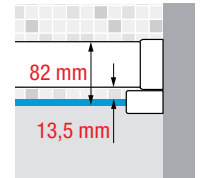

Matt White
code U

Silver
code B

Chrome
code K

Matt Black
code H

Dimensions				Code	Installation		Glass	Profile				
Actual size	Front panel	Access	Shower tray size		Right	Left		1	U	B	K	H
A	F	*	AxB ± 2 mm		D-	S-						
117↔120	57	63	120	KUADHN120	D-	S-	Clear	Matt White	Silver	Chrome	Matt Black	
137↔140	77	63	140	KUADHN140	D-	S-						
147↔150	87	63	150	KUADHN150	D-	S-						
157↔160	97	63	160	KUADHN160	D-	S-						
167↔170	107	63	170	KUADHN170	D-	S-						
177↔180	117	63	180	KUADHN180	D-	S-						

KUADRA **HN FRAME**

OPTIONAL

KUADRA H FRAME TOWEL HOLDER

EXTERNAL TOWEL HOLDER
FLOOR MOUNTING ONLY

Dimensions	Code	Installation		Profile			
		Right	Left	U	B	K	H
Actual size		D-	S-				
		D-	S-				

A				Matt White	Silver	Chrome	Matt Black
117	R90AKFBPS	D-	S-				
157	R90AKFBPS16	D-	S-				

D Right

S Left

OPTIONAL

KUADRA H FRAME SHELF

STORAGE SHELF

Dimensions	Code	Installation		Profile		
		Right	Left	U	B	H
Actual size		D-	S-			
		D-	S-			

A				Matt White	Silver	Matt Black
117	R90AKFBPO	D-	S-			
157	R90AKFBPO16	D-	S-			

D Right

S Left

Close-up of system used to rest on the shower tray. Available in black or white