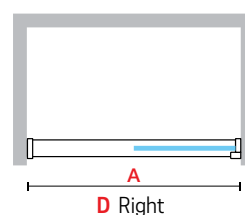

KUADRA HN FRAME

FIXED WALL IN NICHE VERSION

200 cm

8 mm

3 cm

GLASS FINISHES

Clear
code 1

PROFILE FINISHES

Matt White
code U

Silver
code B

Chrome
code K

Matt Black
code H

Dimensions				Code	Installation		Glass	Profile				
Actual size	Front panel	Access	Shower tray size		Right	Left		1	U	B	K	H
A	F	*	AxB ± 2 mm		D-	S-						
117↔120	57	63	120	KUADHN120	D-	S-	Clear	Matt White	Silver	Chrome	Matt Black	
137↔140	77	63	140	KUADHN140	D-	S-						
147↔150	87	63	150	KUADHN150	D-	S-						
157↔160	97	63	160	KUADHN160	D-	S-						
167↔170	107	63	170	KUADHN170	D-	S-						
177↔180	117	63	180	KUADHN180	D-	S-						

THE PROFILE CAN BE CUSTOM CUT TO FIT THE AVAILABLE SPACE

KUADRA HN FRAME easily adapts to niche solutions as well. The wall profile element adds an extra touch to the shower space; perfect if you prefer a minimalist colour scheme and layout.

D Right

S Left

Close-up of system used to rest on the shower tray. Available in black or white