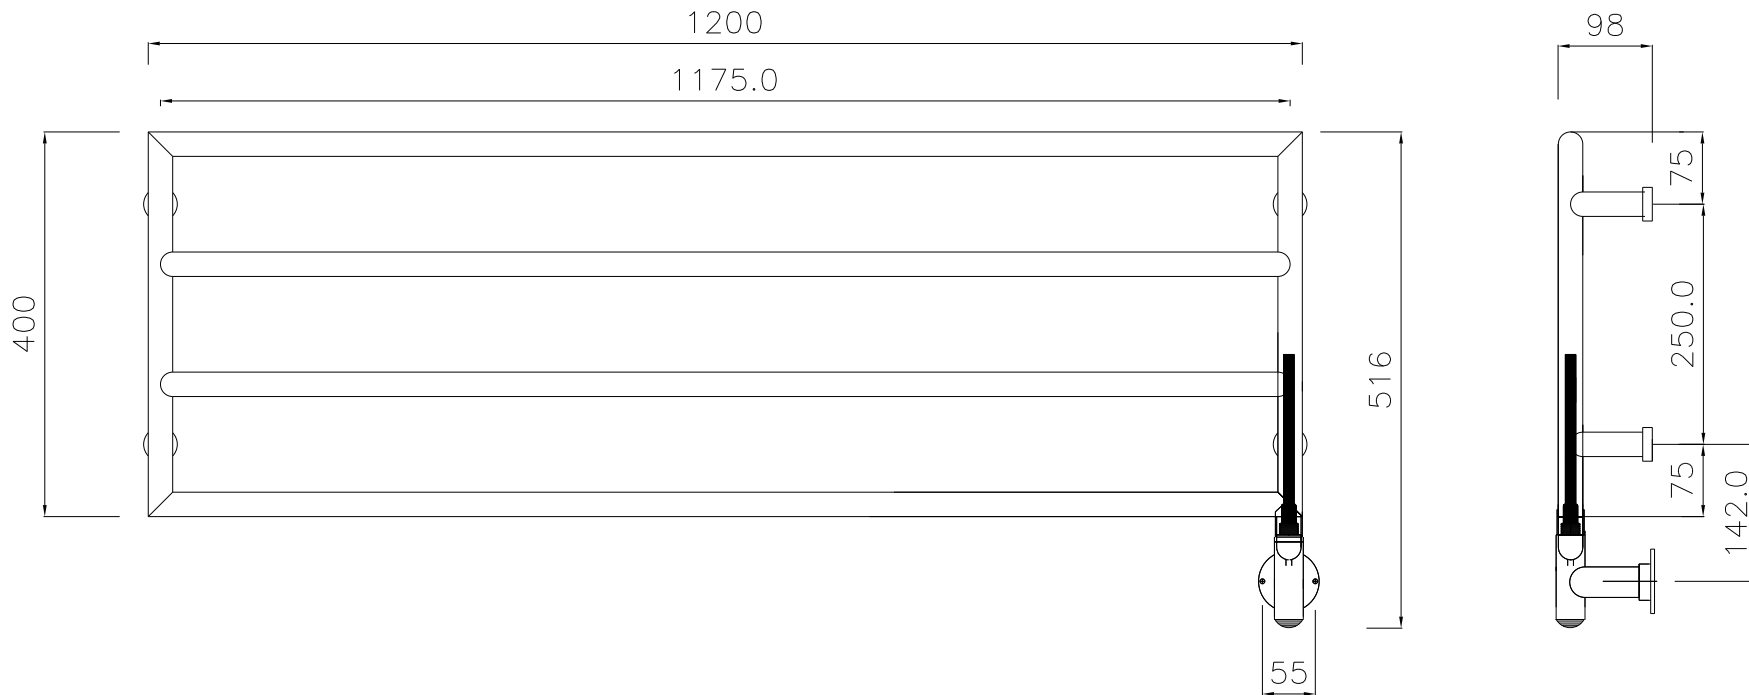

IF IN DOUBT ASK

THIRD ANGLE PROJECTION

THIS DRAWING AND DESIGN IS THE PROPERTY OF
 BP Heating Ltd
 AND MUST NOT BE USED FOR ANY PURPOSE
 WHATSOEVER WITHOUT THEIR SPECIFIC WRITTEN CONSENT

Code	Width	Height	Temp Range	Element	Elec Supply
LEEDS12040EH	1200	400	35 - 50 c	100 Watt	230 Volts

FORMAT : A4

ISSUE	DATE	SIGN	GENERAL TOLERANCES UNLESS OTHERWISE STATED		
			DECIMAL PLACES	IMPERIAL	METRIC
			0	± 0.200"	± 5.0
			1	± 0.080"	± 2.0

BP Heating Ltd

TITLE
LEEDS12040EH
 1200mm x 400mm

	NAME	DATE	SCALE	DRAWING No
DRAWN	B. PARRY	27/10/2009		0003
CHECKED				