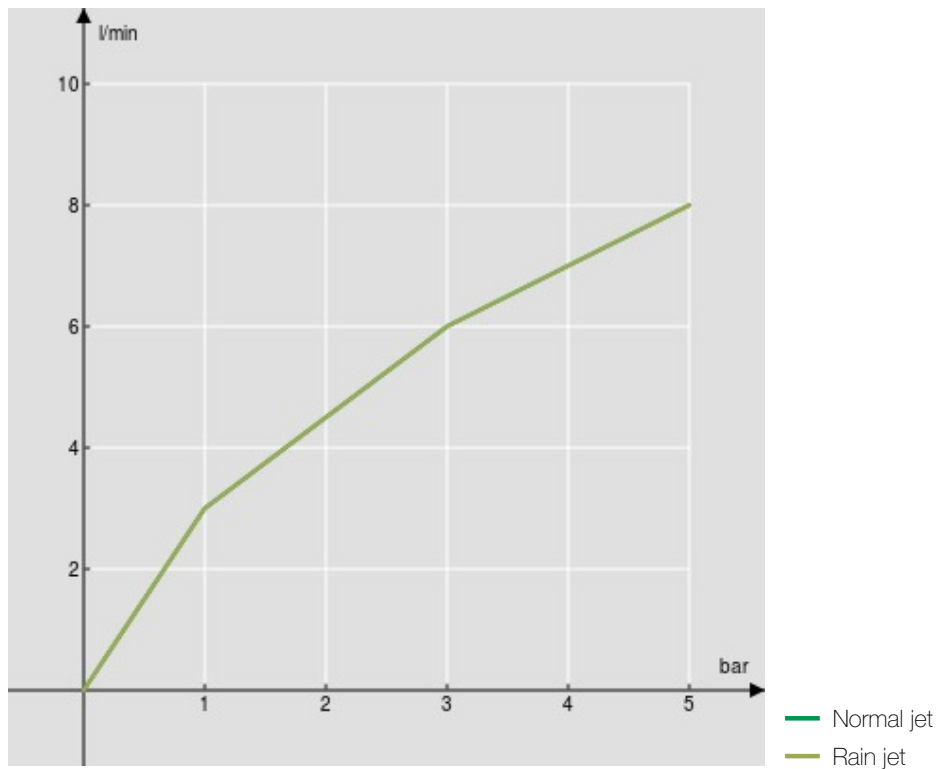

FLOW RATE DIAGRAM: MIXED WATER