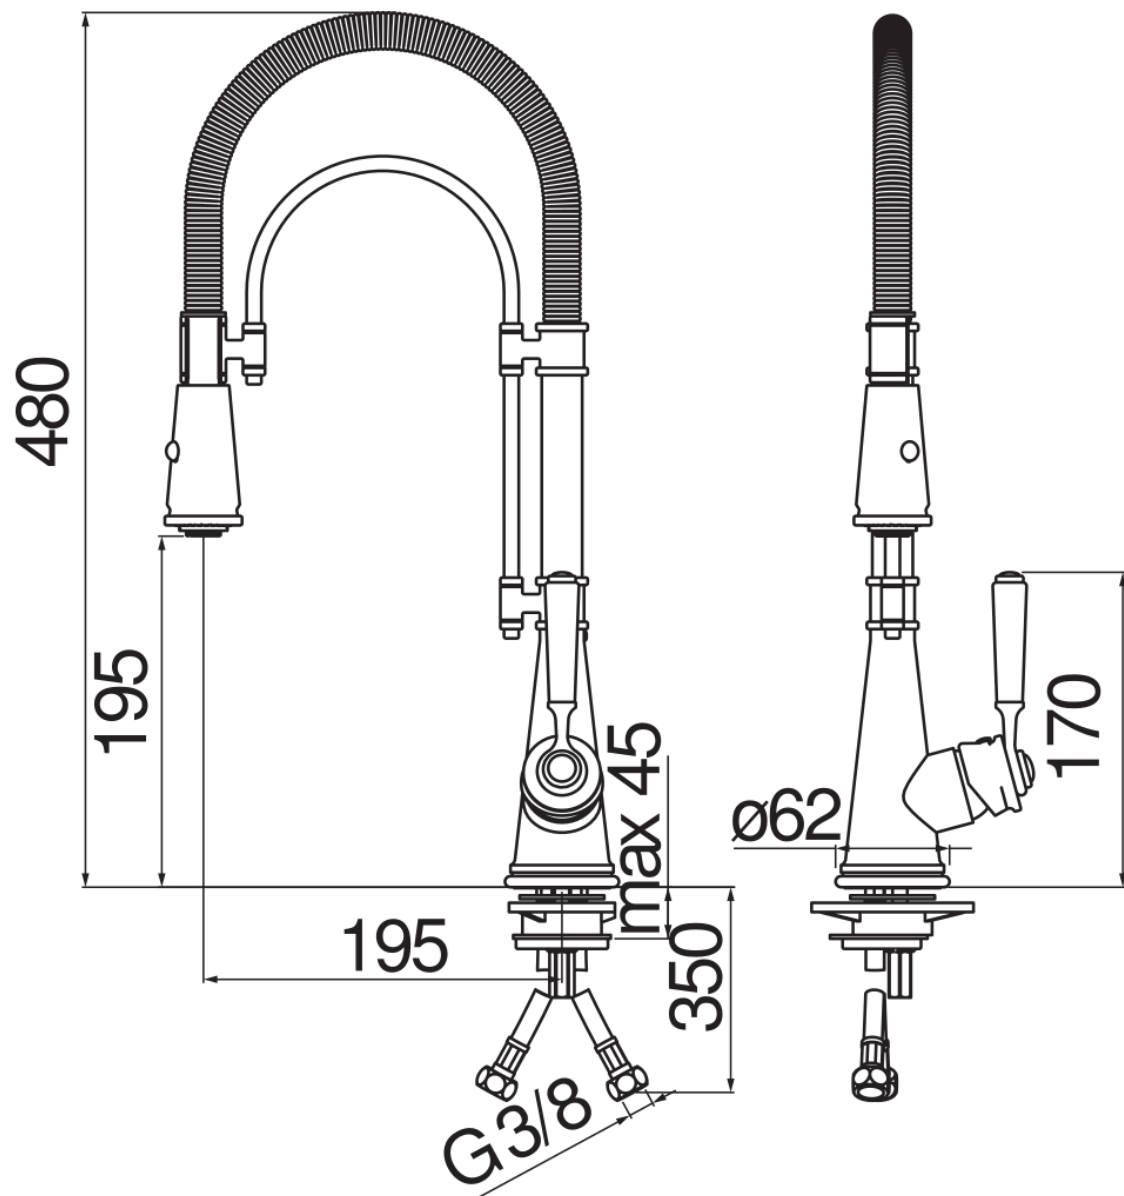

SPECIFICATIONS

Single control
Chrome
360° swivel spout
Adjustable 2-jet hand shower
ø 3/8" stainless steel flexible pipe
50% two step cartridge for water saving
Packaging: 56,5 x 29 x 7,1 cm / 0,01163 m³ / 3,64 kg

CERTIFICATIONS

FLOW RATE DIAGRAM: HOT/COLD WATER

FLOW RATE DIAGRAM: MIXED WATER