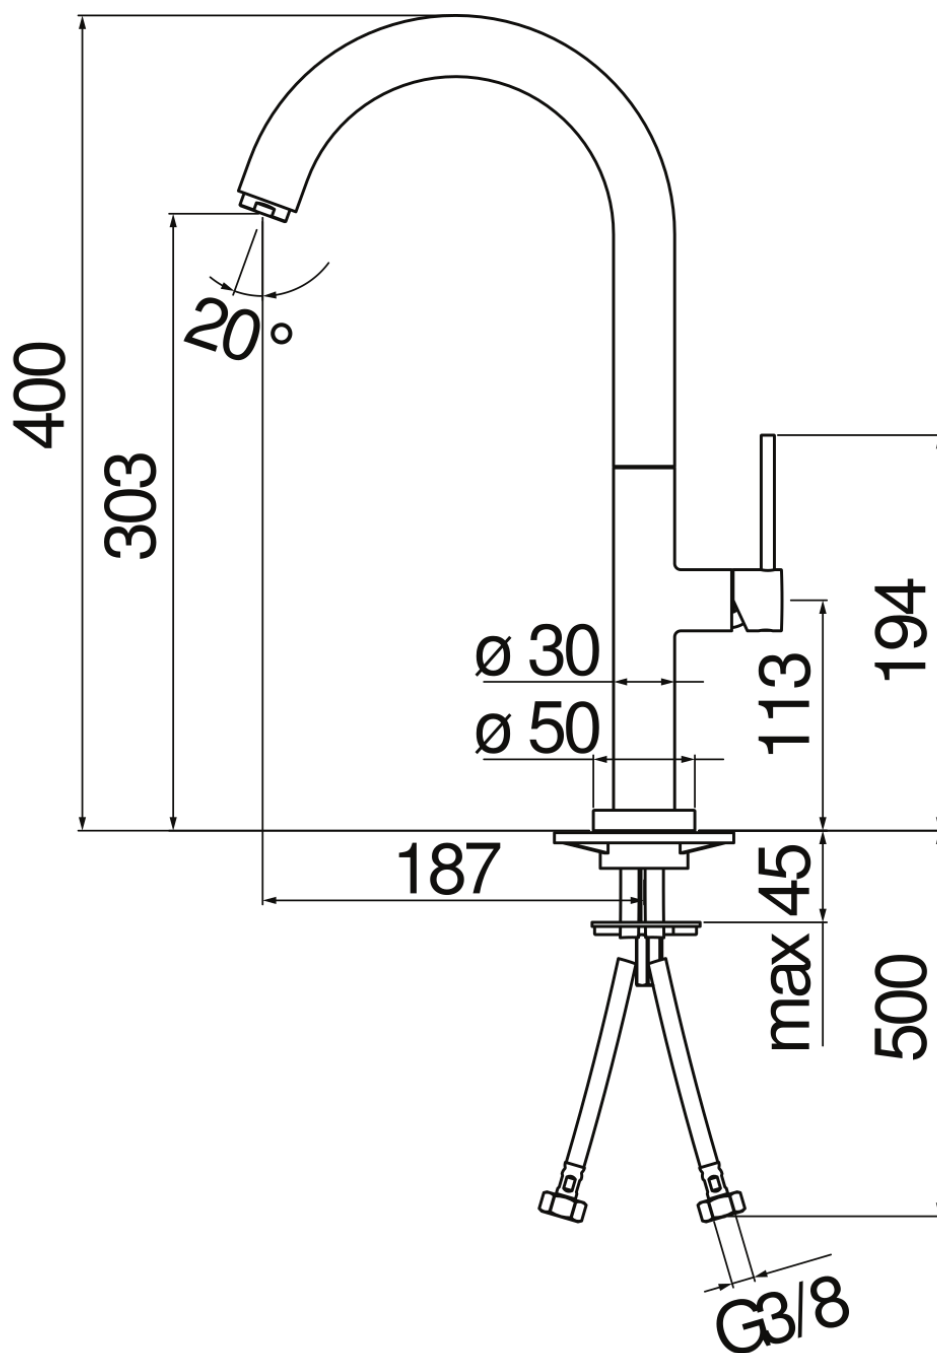

SPECIFICATIONS

Single control
Chrome
360° swivel spout
Anti limescale aerator M 24 x 1
ø 3/8" stainless steel flexible pipe
Packaging: 56,5 x 29 x 7,1 cm / 0,01163 m³ / 2,18 kg

CERTIFICATIONS

FLOW RATE DIAGRAM: HOT/COLD WATER

FLOW RATE DIAGRAM: MIXED WATER