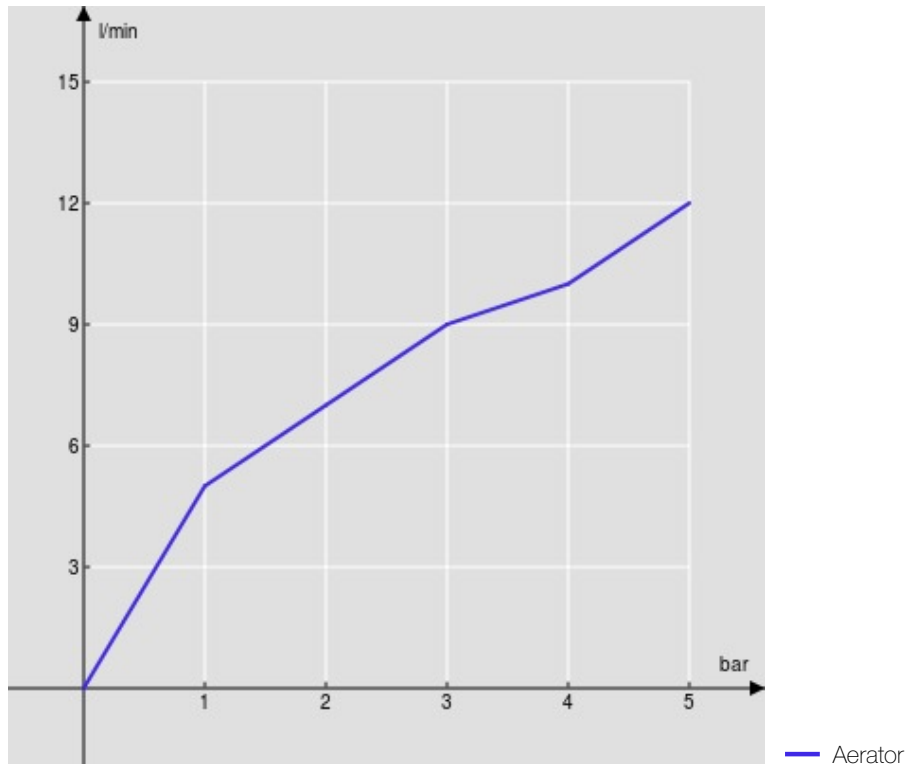

SPECIFICATIONS

Single control
Chrome
360° swivel spout
Anti limescale aerator M 24 x 1
ø 3/8" stainless steel flexible pipe
Packaging: 56,5 x 29 x 7,1 cm / 0,01163 m³ / 2,18 kg

CERTIFICATIONS

FLOW RATE DIAGRAM: HOT/COLD WATER

FLOW RATE DIAGRAM: MIXED WATER