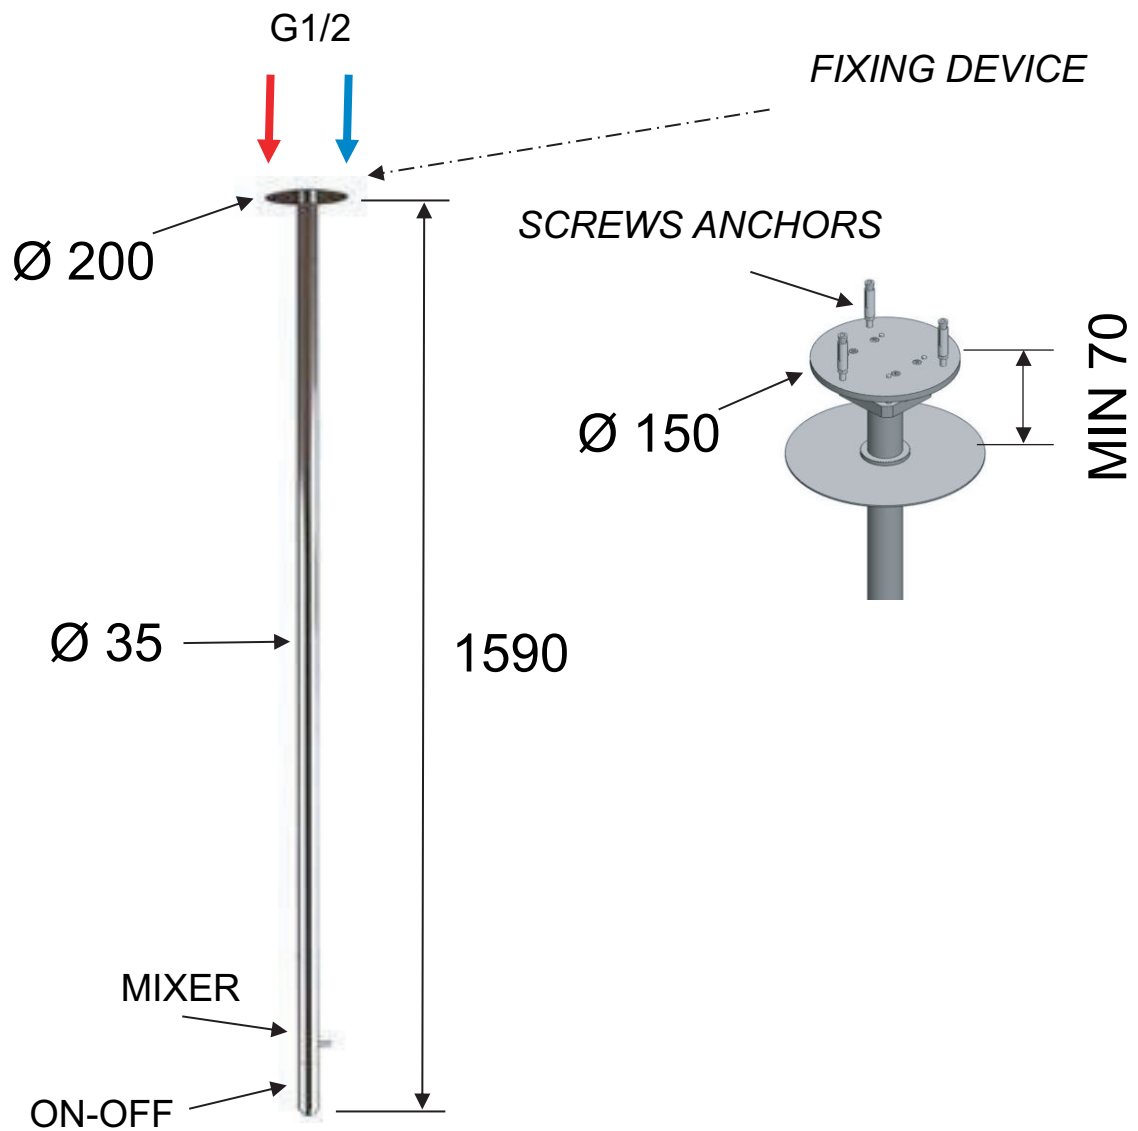

## TECHNICAL FEATURES

ARTIKELNUMMER: **LHS20703**

### MATERIALS

CHROME PLATED BRASS