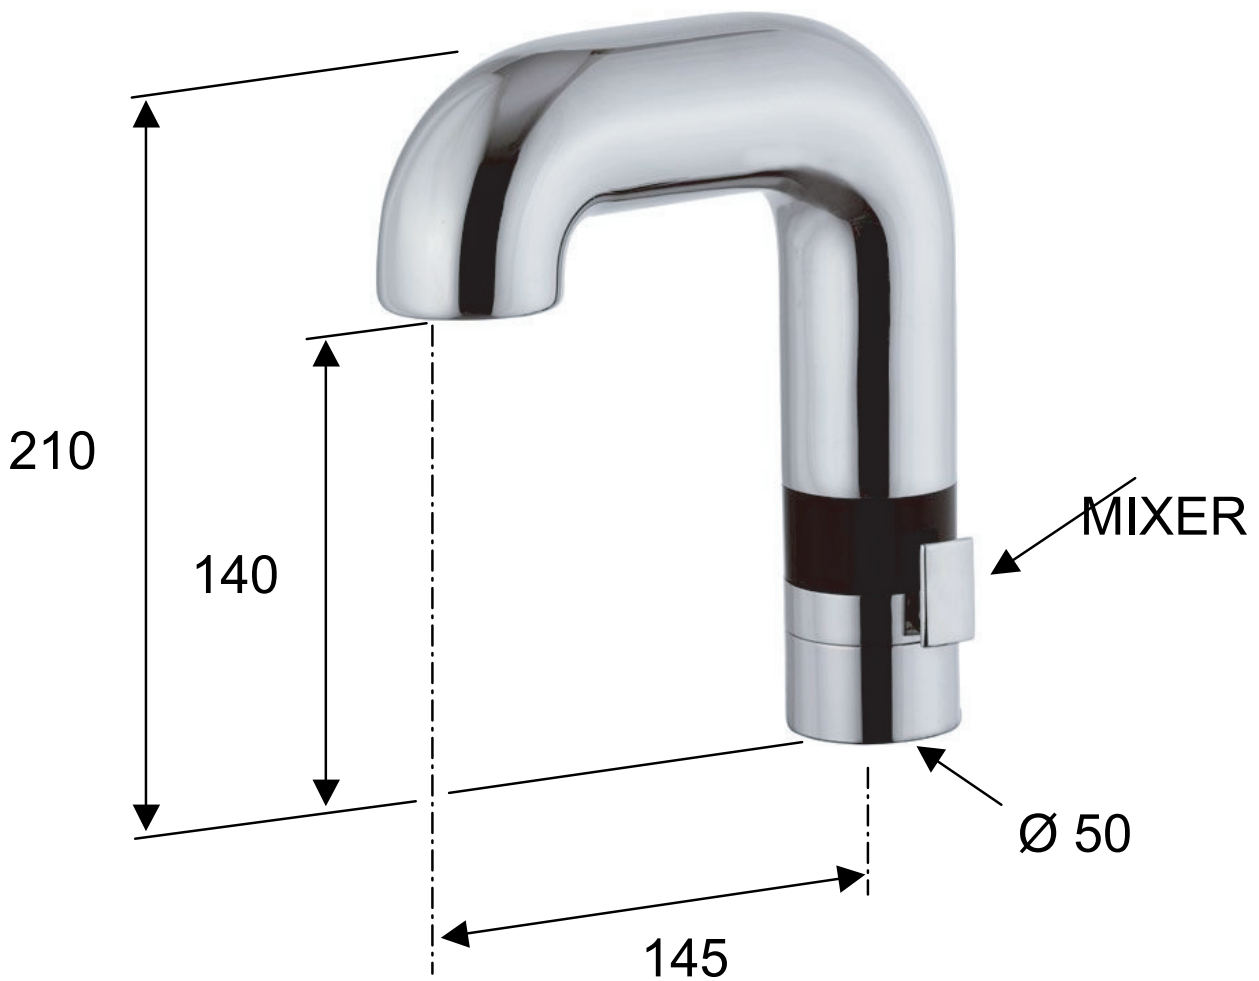

## TECHNICAL FEATURES

ARTIKELNUMMER: **LHSEN30014HC**

### MATERIALS

CHROME PLATED BRASS