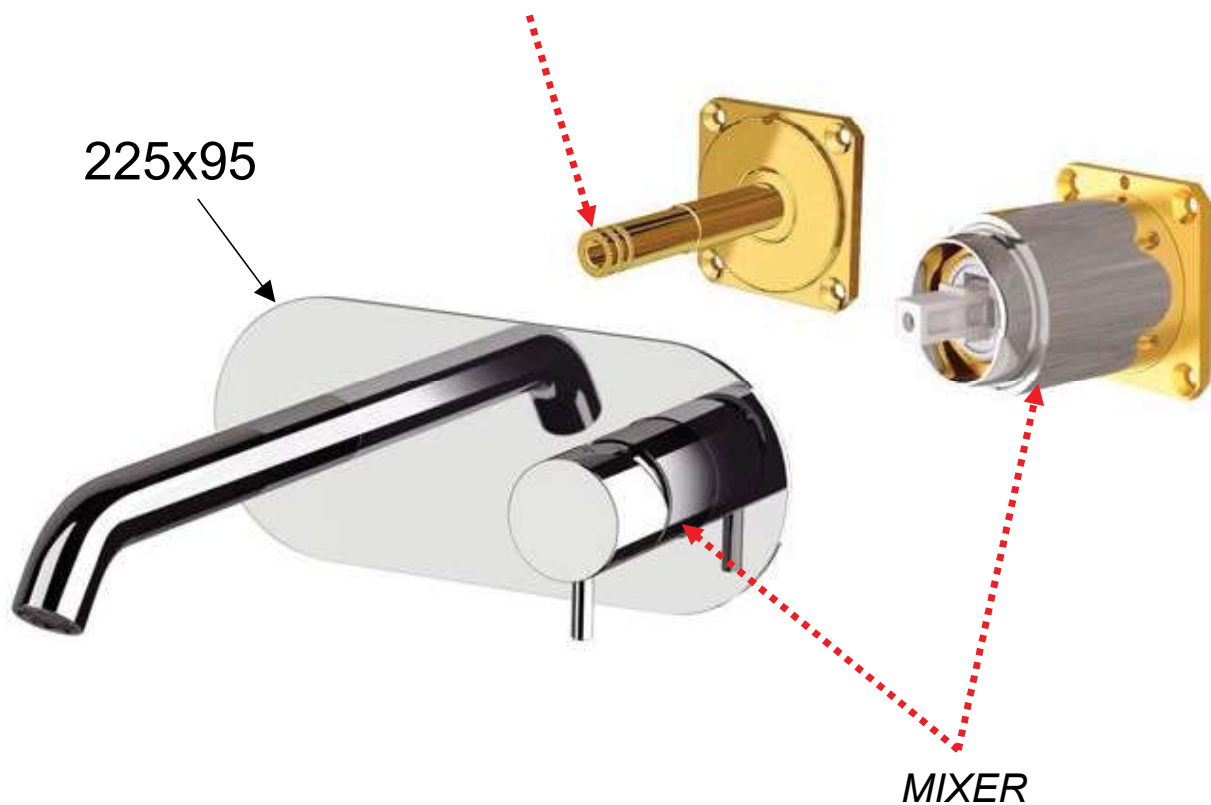

TECHNICAL FEATURES

ARTIKELNUMMER: **LHTK632KB**

SPOUT CONNECTION

MATERIALS

CHROME PLATED BRASS

CHROME PLATING

UNI EN 248

Sanova AB