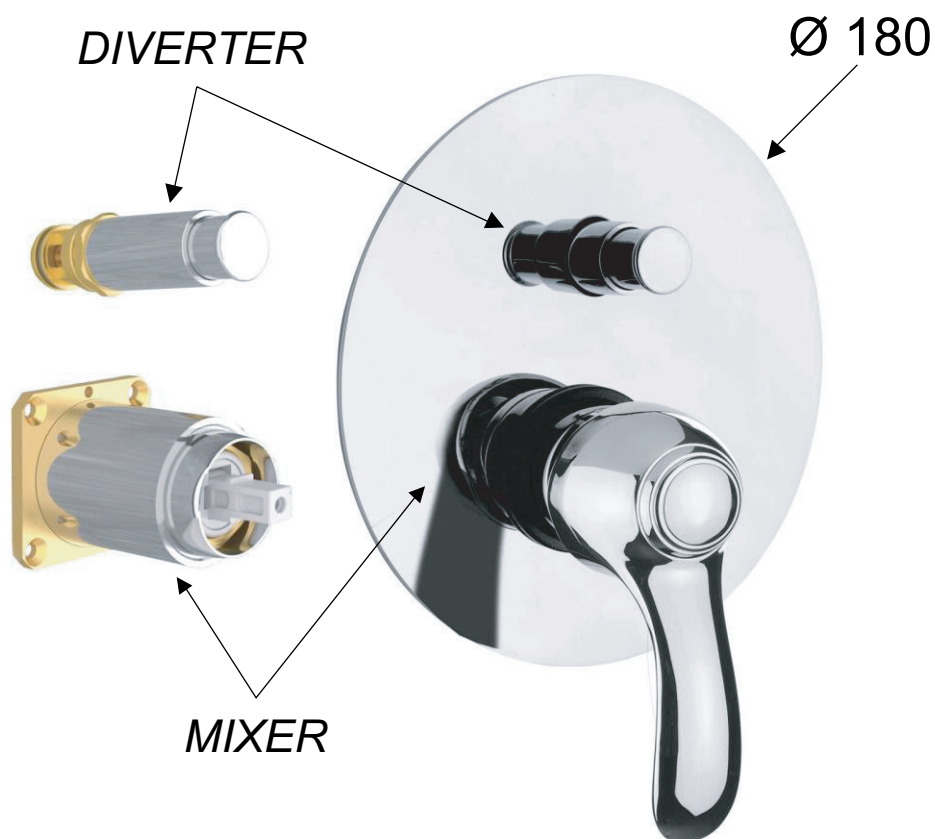

## TECHNICAL FEATURES

ARTIKELNUMMER: **LHV612KB**

### MATERIALS

CHROME PLATED BRASS