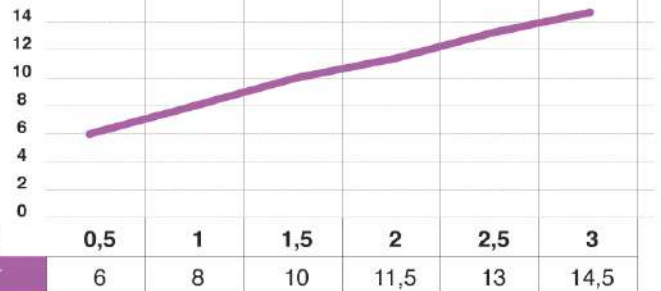

Code	Quantity	Description	Finish
CP34-501/CR	1	Spout base	Chrome
CP13-143/CR	1	Spout	Chrome
CP08-279B/CR	1	Handle	Chrome
CP2-146/CR	1	Body	Chrome

A= 75 mm

B= 105 mm

C= 45 mm

PORTATA lt/min
FLOW l/min
DÉBIT l/min