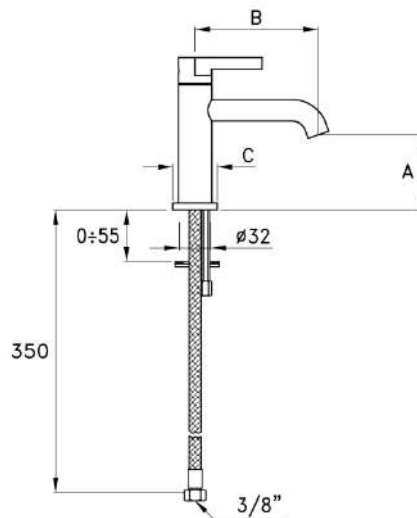

Code	Quantity	Description	Finish
CP34-501/CR	1	Spout base	Chrome
CP13-143/CR	1	Spout	Chrome
CP08-279B/CR	1	Handle	Chrome
CP2-146/CR	1	Body	Chrome

A= 75 mm

B= 105 mm

C= 45 mm

PORTATA lt/min
FLOW l/min
DÉBIT l/min