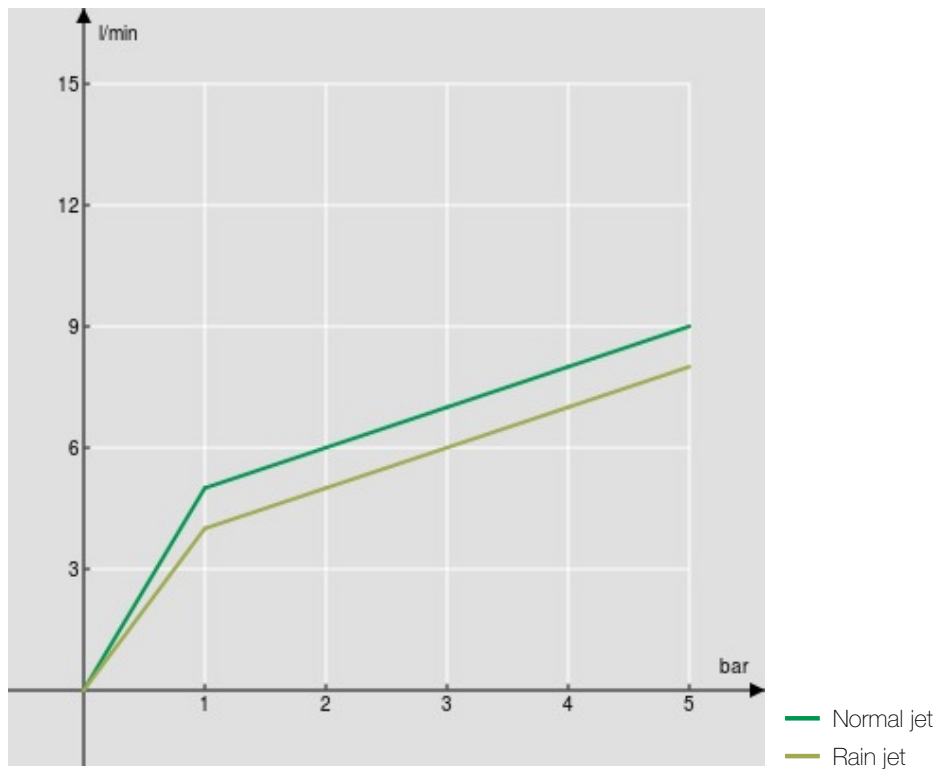

SPECIFICATIONS

Single control

Chrome

Swivel spout

Pull-out 2-jet hand shower

ø 3/8" stainless steel flexible pipe

Packaging: 56,5 x 29 x 7,1 cm / 0,01163 m³ / 2,79 kg

CERTIFICATIONS

FLOW RATE DIAGRAM: HOT/COLD WATER

FLOW RATE DIAGRAM: MIXED WATER