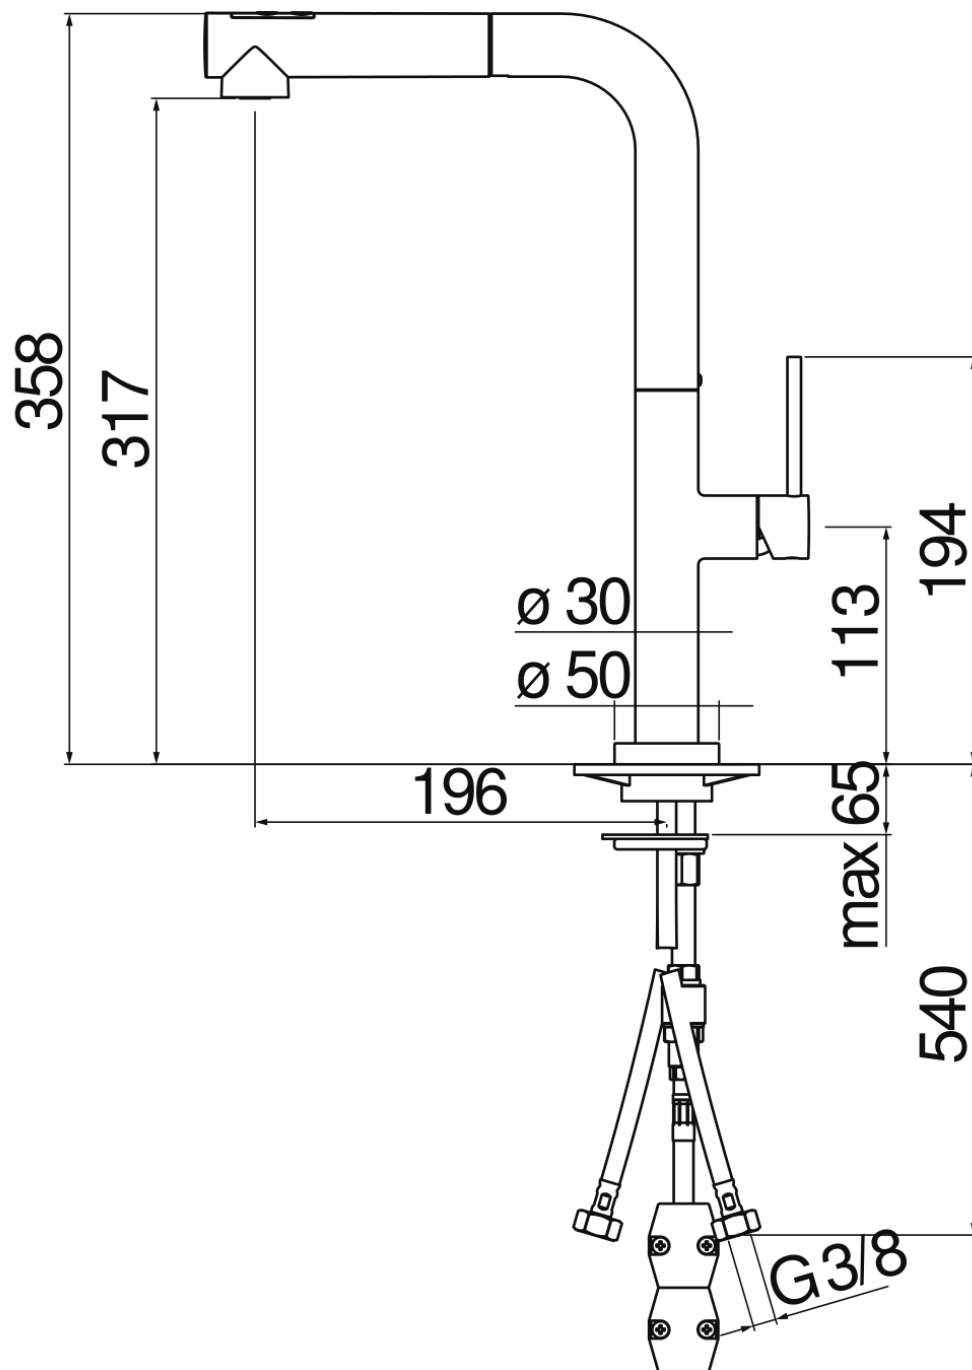

SPECIFICATIONS

Single control

Chrome

Swivel spout

Pull-out 2-jet hand shower

ø 3/8" stainless steel flexible pipe

Packaging: 56,5 x 29 x 7,1 cm / 0,01163 m³ / 2,79 kg

CERTIFICATIONS

FLOW RATE DIAGRAM: HOT/COLD WATER

FLOW RATE DIAGRAM: MIXED WATER