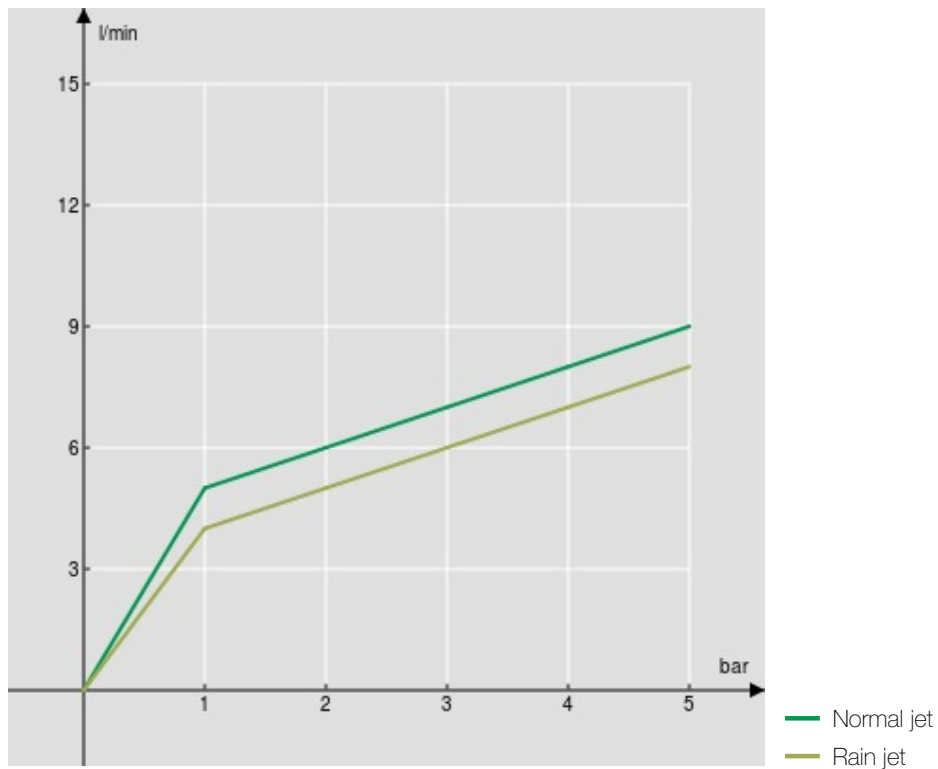

SPECIFICATIONS

Single control  
Chrome  
360° swivel spout  
Pull-out 2-jet hand shower  
ø 3/8" stainless steel flexible pipe  
Packaging: 56,5 x 29 x 7,1 cm / 0,01163 m<sup>3</sup> / 3,15 kg

CERTIFICATIONS

FLOW RATE DIAGRAM: HOT/COLD WATER

FLOW RATE DIAGRAM: MIXED WATER