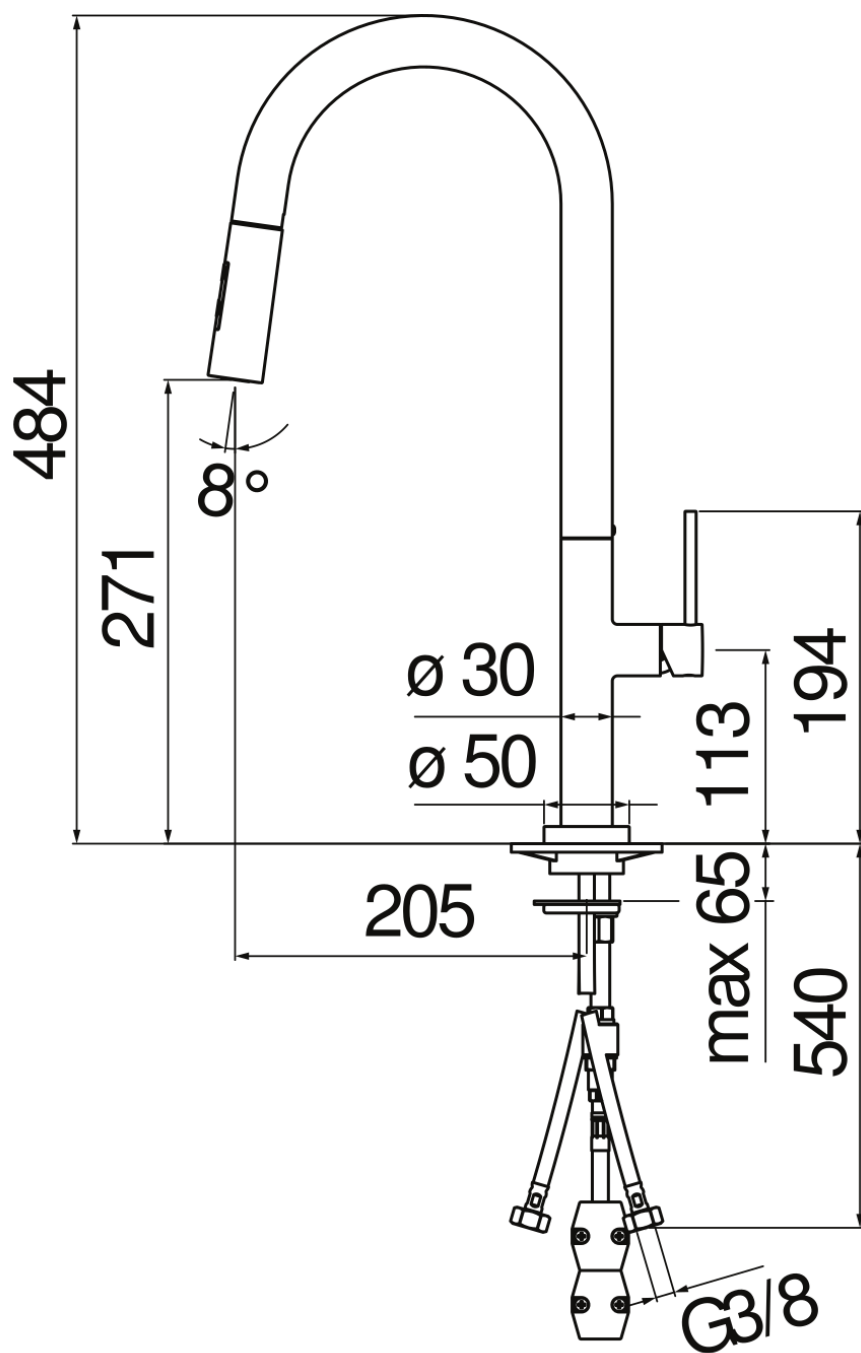

SPECIFICATIONS

Single control  
Chrome  
360° swivel spout  
Pull-out 2-jet hand shower  
ø 3/8" stainless steel flexible pipe  
Packaging: 56,5 x 29 x 7,1 cm / 0,01163 m<sup>3</sup> / 3,15 kg

CERTIFICATIONS

FLOW RATE DIAGRAM: HOT/COLD WATER

FLOW RATE DIAGRAM: MIXED WATER