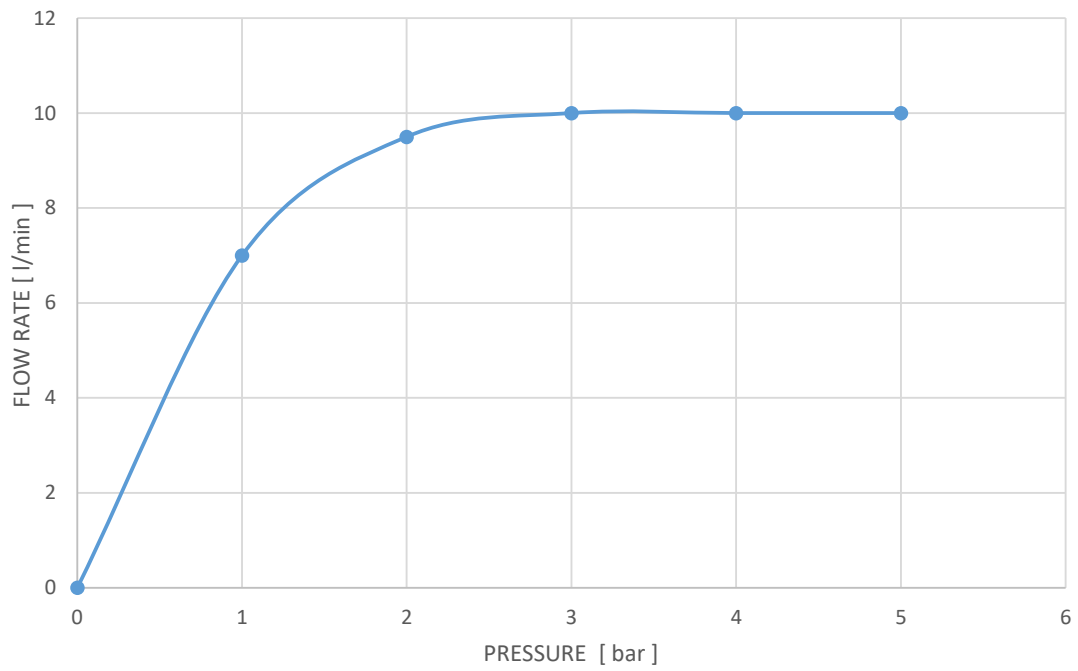

V4136 SHOWER HEAD

0	1	2	3	4	5	PRESSURE	bar
0	7	9,5	10	10	10	FLOW RATE	l/min